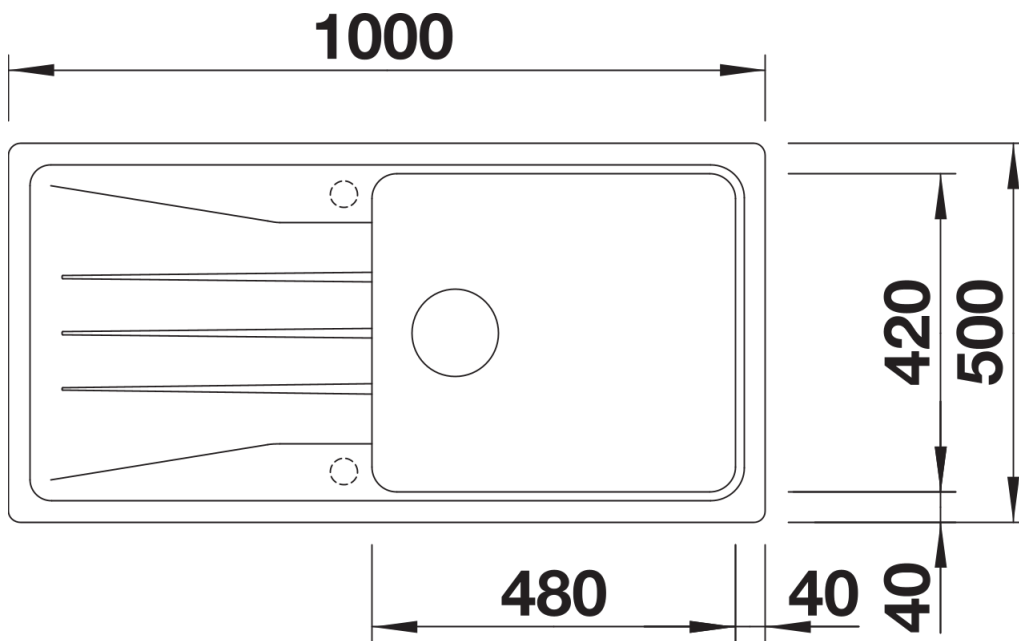

Product information sheet SONA XL 6 S

Item no. 525977

Benefits

- Modern, independent design
- Particularly spacious XL bowl for even more room when washing dishes
- Generous, strikingly-profiled tap ledge
- Specially for the 60-cm base cabinet
- Can be installed reversibly

Colours

SILGRANIT black

Available colours:

- black
- anthracite
- rock grey
- volcano grey
- white
- soft white
- tartufo
- coffee

Scope of supply

- waste kit with space-saving pipe
- 3 ½" basket strainer

Details

Top view

Cut-out

Front view

Side view