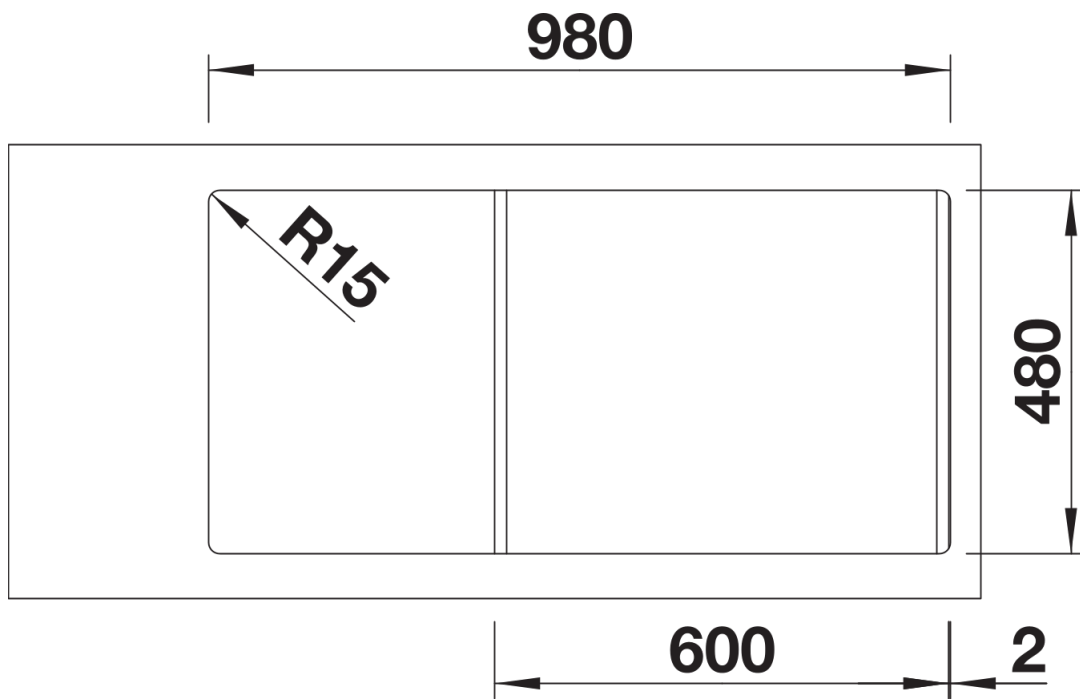

Product information sheet SONA XL 6 S

Item no. 525977

Benefits

- Modern, independent design
- Particularly spacious XL bowl for even more room when washing dishes
- Generous, strikingly-profiled tap ledge
- Specially for the 60-cm base cabinet
- Can be installed reversibly

Colours

SILGRANIT black

Available colours:

- black
- anthracite
- rock grey
- volcano grey
- white
- soft white
- tartufo
- coffee

Scope of supply

- waste kit with space-saving pipe
- 3 ½" basket strainer

Details

Top view

Cut-out

Front view

Side view