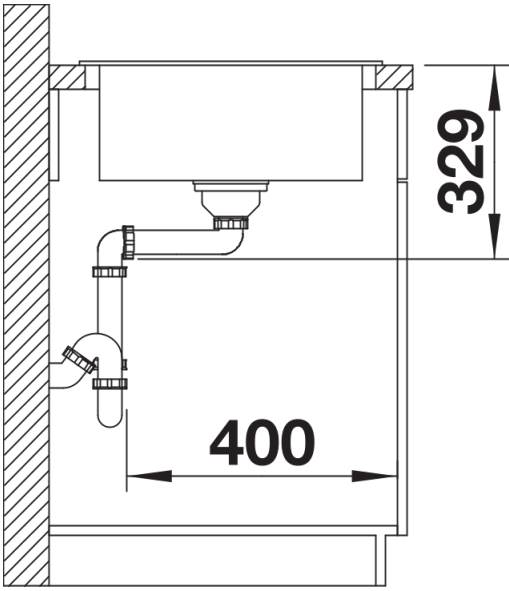

## Scope of supply

---

- waste kit with space-saving pipe
- 3 ½" basket strainer

## Details

---

Top view

Cut-out

Front view

Side view