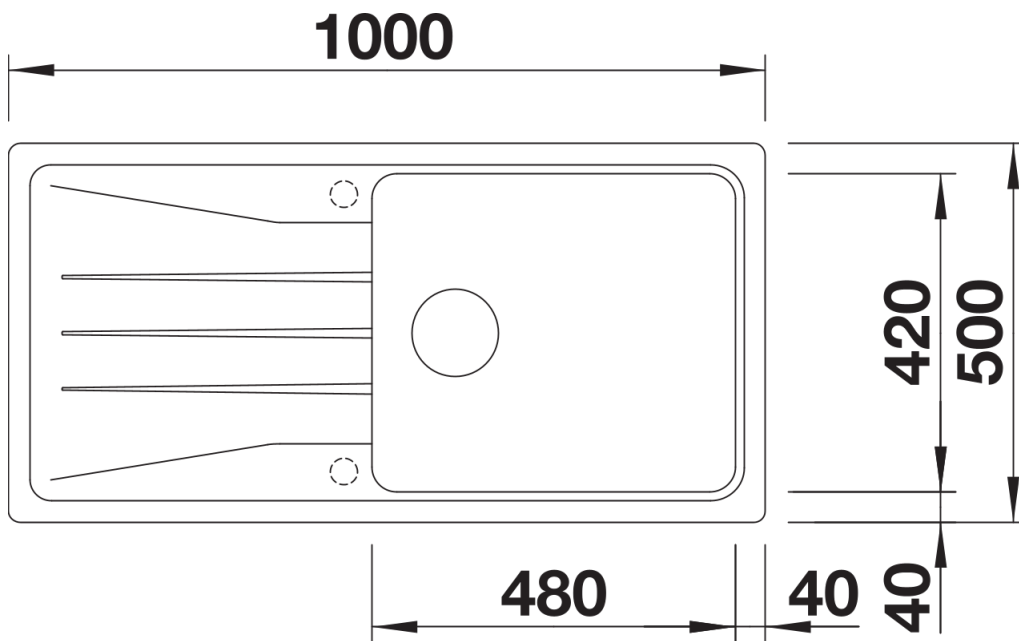

### Benefits

---

- Modern, independent design
- Particularly spacious XL bowl for even more room when washing dishes
- Generous, strikingly-profiled tap ledge
- Specially for the 60-cm base cabinet
- Can be installed reversibly

## Scope of supply

---

- waste kit with space-saving pipe
- 3 ½" basket strainer

## Details

---

Top view

Cut-out

Front view

Side view