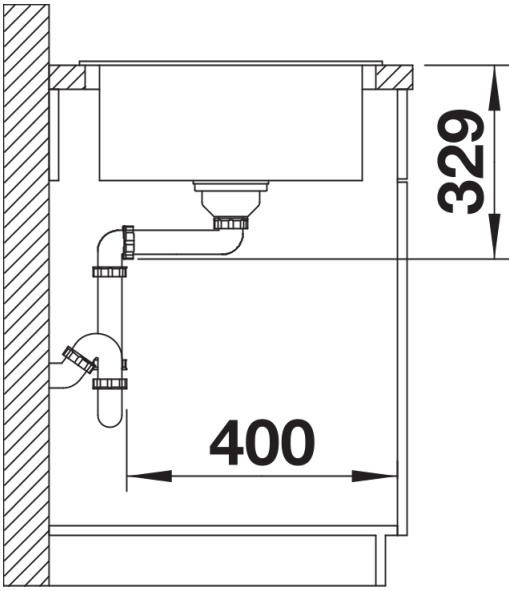

Product information sheet SONA XL 6 S

Item no. 525977

Benefits

- Modern, independent design
- Particularly spacious XL bowl for even more room when washing dishes
- Generous, strikingly-profiled tap ledge
- Specially for the 60-cm base cabinet
- Can be installed reversibly

Colours

SILGRANIT black

Available colours:

- black
- anthracite
- rock grey
- volcano grey
- white
- soft white
- tartufo
- coffee

Scope of supply

- waste kit with space-saving pipe
- 3 ½" basket strainer

Details

Top view

Cut-out

Front view

Side view