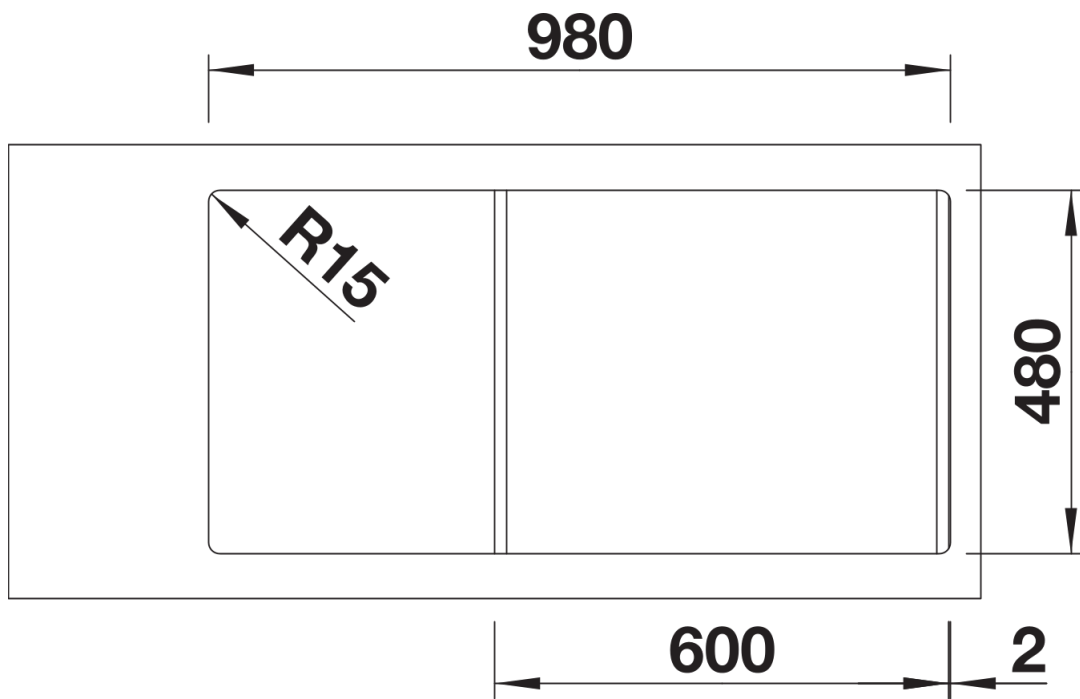

## Scope of supply

---

- waste kit with space-saving pipe
- 3 ½" basket strainer

## Details

---

Top view

Cut-out

Front view

Side view