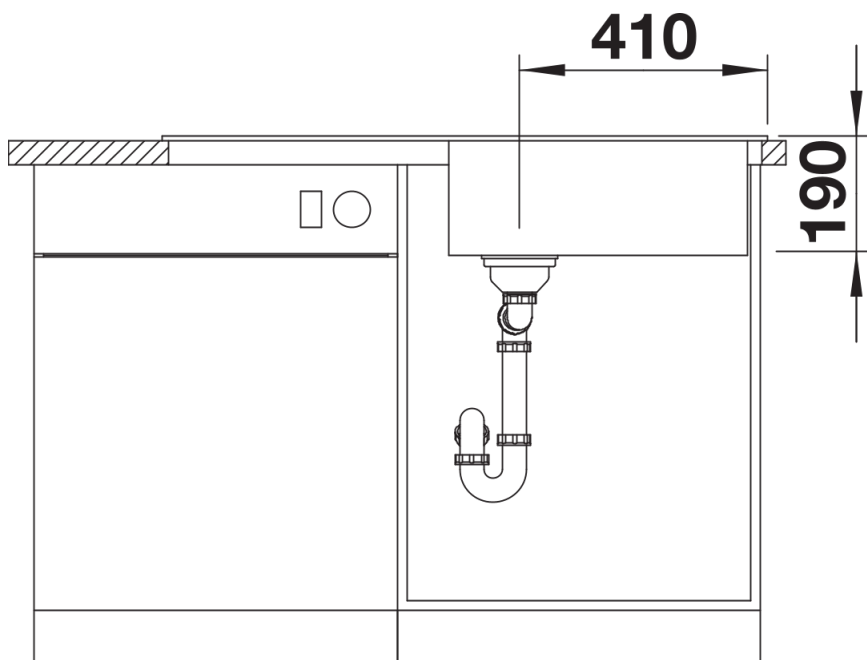

Product information sheet SONA XL 6 S

Item no. 525977

Benefits

- Modern, independent design
- Particularly spacious XL bowl for even more room when washing dishes
- Generous, strikingly-profiled tap ledge
- Specially for the 60-cm base cabinet
- Can be installed reversibly

Colours

SILGRANIT black

Available colours:

- black
- anthracite
- rock grey
- volcano grey
- white
- soft white
- tartufo
- coffee

Scope of supply

- waste kit with space-saving pipe
- 3 ½" basket strainer

Details

Top view

Cut-out

Front view

Side view