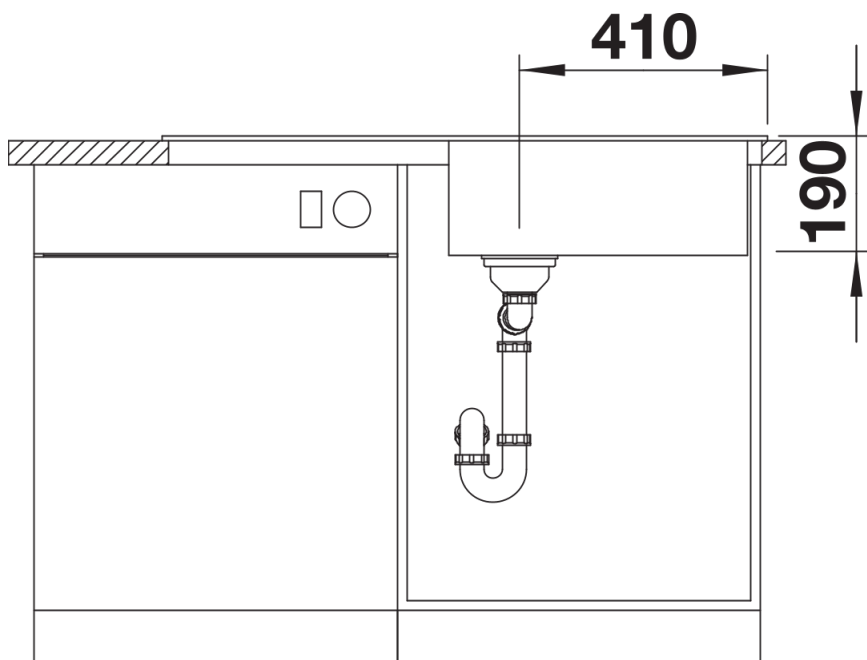

## Scope of supply

---

- waste kit with space-saving pipe
- 3 ½" basket strainer

## Details

---

Top view

Cut-out

Front view

Side view