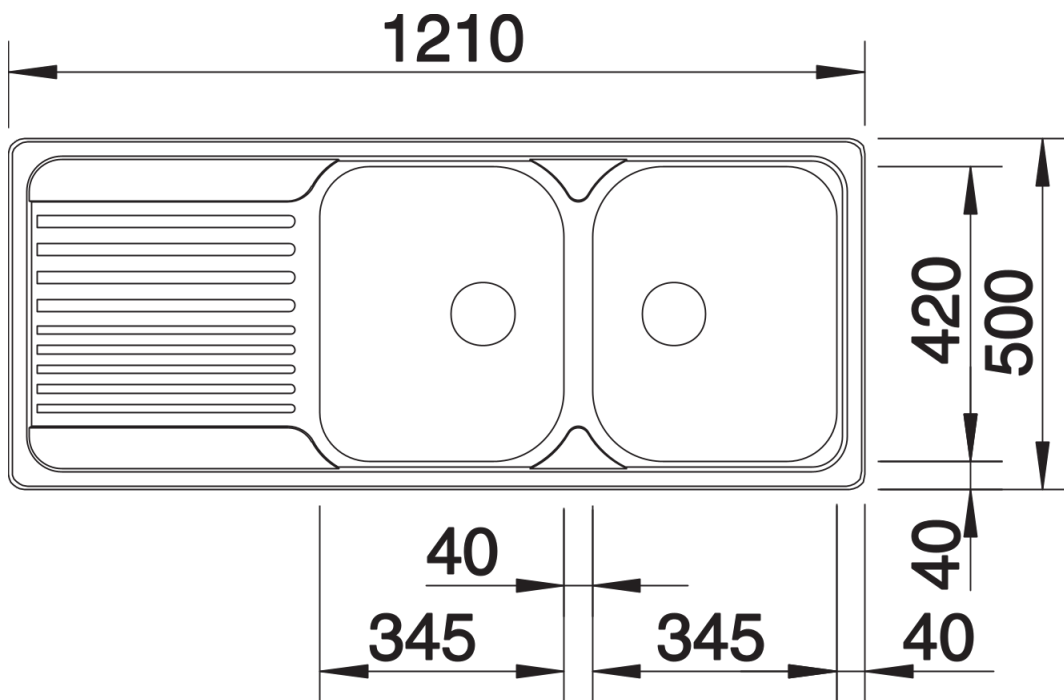

Product information sheet TIPO 8 S

Item no. 511925

Benefits

- Functional design
- Large bowl sizes
- With 3 ½" stainless steel basket strainer
- Can be installed reversibly

Scope of supply

- waste kit with space-saving pipe
- 2 x 3 ½" basket strainer
- seal

Details

Top view

Cut-out

Front view

Side view