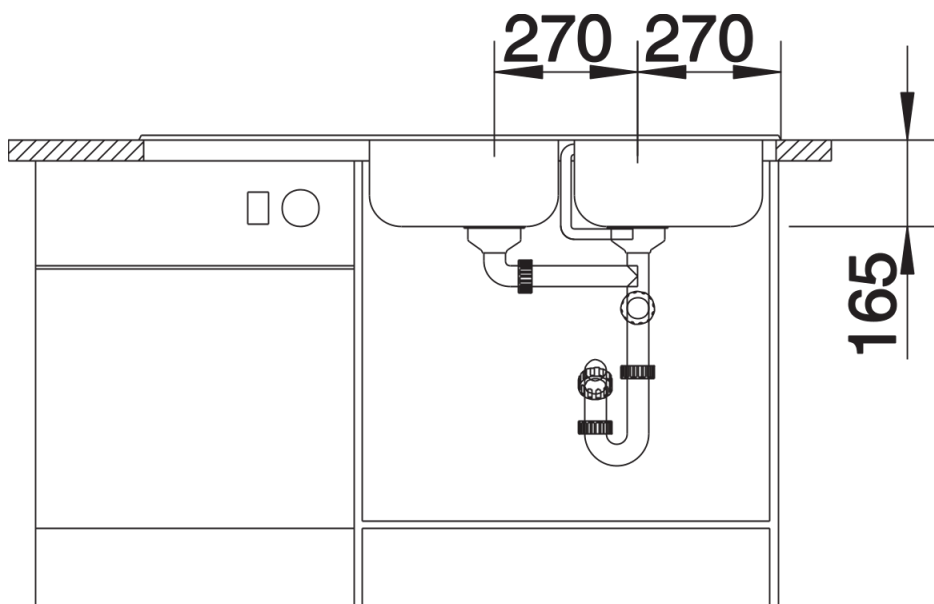

Product information sheet TIPO 8 S

Item no. 511925

Benefits

- Functional design
- Large bowl sizes
- With 3 ½" stainless steel basket strainer
- Can be installed reversibly

Scope of supply

- waste kit with space-saving pipe
- 2 x 3 ½" basket strainer
- seal

Details

Top view

Cut-out

Front view

Side view