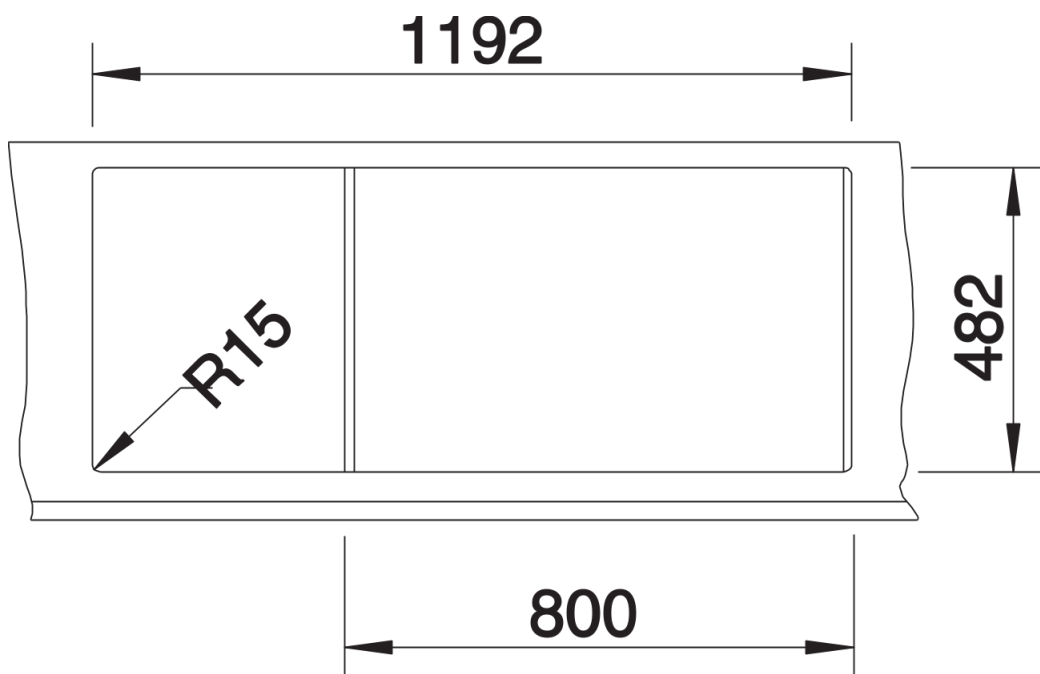

Product information sheet TIPO 8 S

Item no. 511925

Benefits

- Functional design
- Large bowl sizes
- With 3 ½" stainless steel basket strainer
- Can be installed reversibly

Scope of supply

- waste kit with space-saving pipe
- 2 x 3 ½" basket strainer
- seal

Details

Top view

Cut-out

Front view

Side view