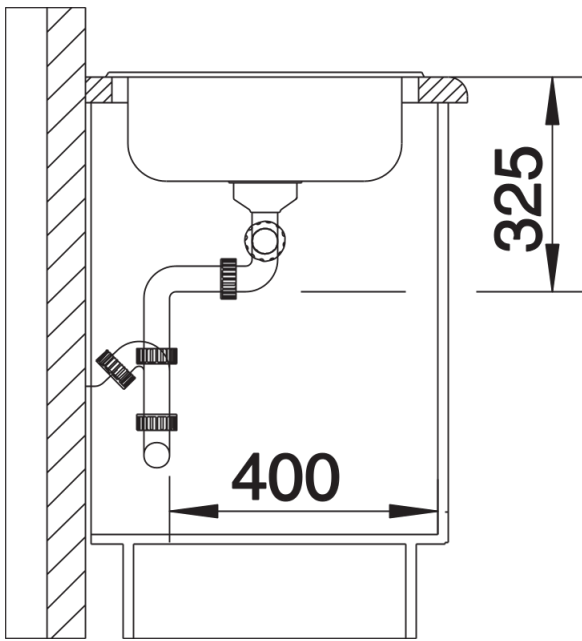

Product information sheet TIPO 8 S

Item no. 511925

Benefits

- Functional design
- Large bowl sizes
- With 3 ½" stainless steel basket strainer
- Can be installed reversibly

Scope of supply

- waste kit with space-saving pipe
- 2 x 3 ½" basket strainer
- seal

Details

Top view

Cut-out

Front view

Side view