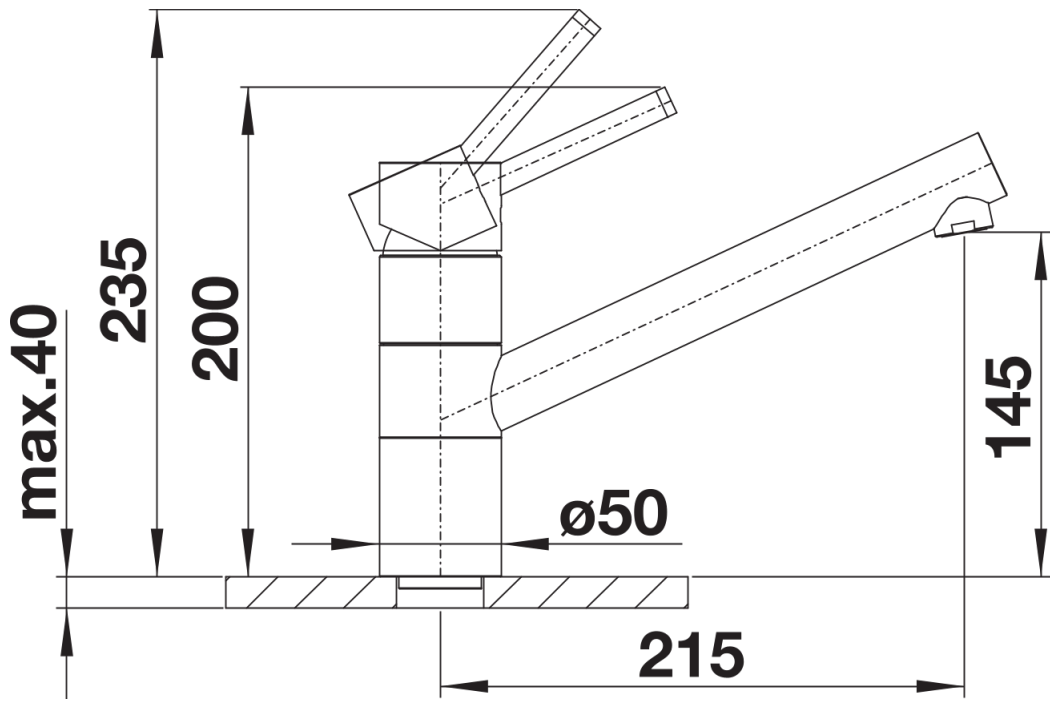

## Scope of supply

---

- 360° swivel spout for greater reach
- Ø 35 mm tap hole required
- With ceramic disk cartridge
- Flexible connection pipes with a length of 450 mm and  $\frac{3}{8}$ " nut for particularly easy and secure installation
- Patented jet regulator for markedly reduced scaling
- Stabilisation plate to increase the stability of the tap when fitted in stainless steel sinks

## Details

---

**360°**

Swivel range

Side view