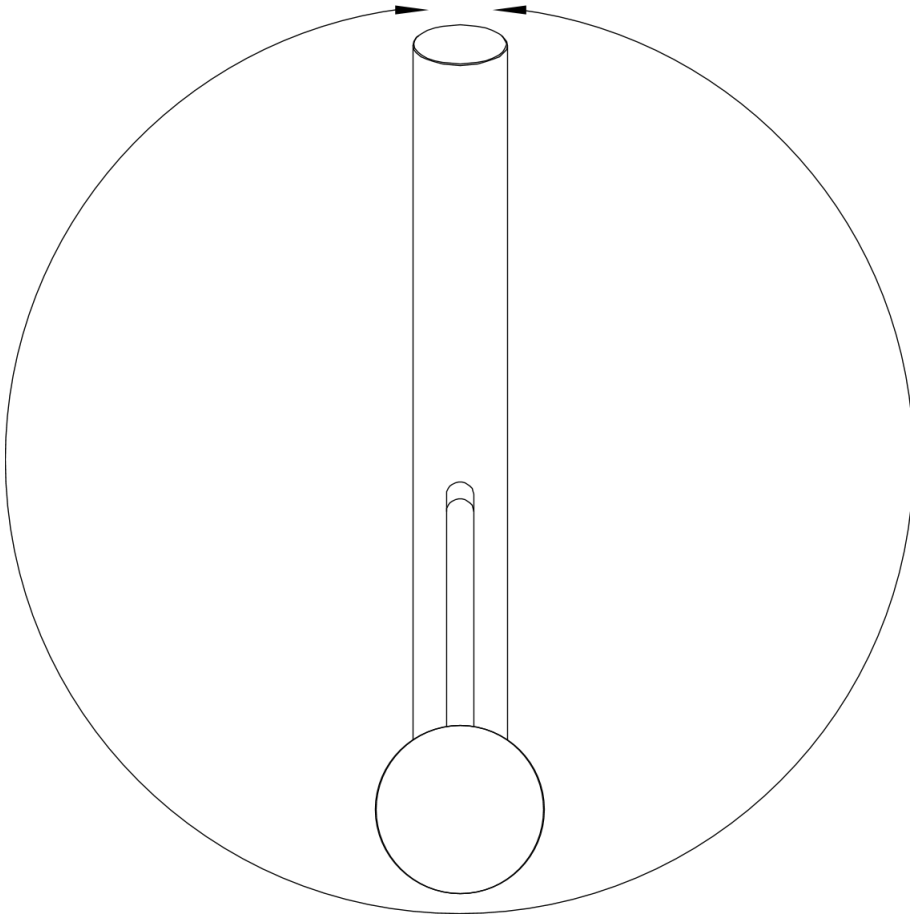

Product information sheet TIVO-F

Item no. 518408

Benefits

- Suitable for installation beneath window
- Simple to operate: lift straight up and lay on one side
- High spout for easier work at the sink
- Enlarged working radius due to 360° swivelling arc spout

Colours

Available colours:
chrome

galvanic chrome

Planning information

- *Minimum clearance between sink and window sash 4.5 cm.
- For ND version with flow rate control to protect the boiler.
- Optionally available:
- Aerator set with clear spray and aerated spray for high-pressure mixer taps incl. service key

Scope of supply

- 360° swivel spout for greater reach
- Ø 35 mm tap hole required
- With ceramic disk cartridge
- Flexible connection pipes with a length of 750 mm and 3/8" nut for particularly easy and secure installation
- Patented jet regulator for markedly reduced scaling
- Stabilisation plate to increase the stability of the tap when fitted in stainless steel sinks
- LGA approved
- DVGW approved

Details

360°

Swivel range

Side view