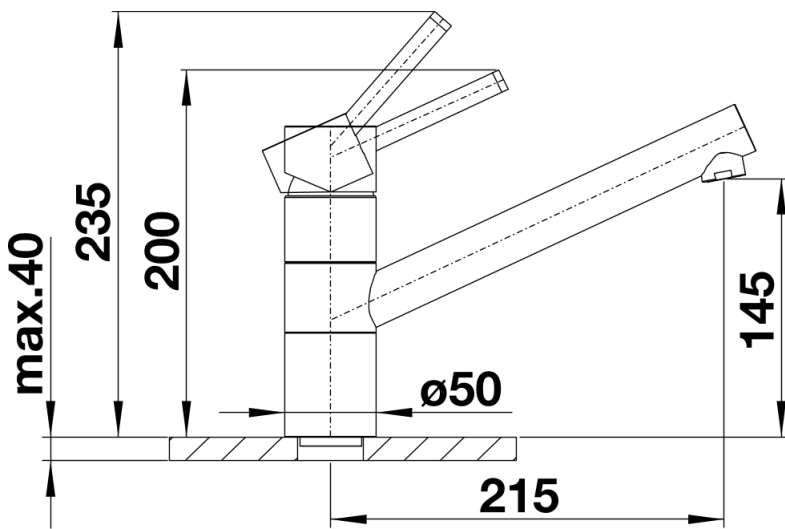

Colours

Available colours:
chrome

galvanic chrome

Planning information

- *Minimum clearance between sink and window sash 4.5 cm.
- For ND version with flow rate control to protect the boiler.
- Optionally available:
- Aerator set with clear spray and aerated spray for high-pressure mixer taps incl. service key

Scope of supply

- 360° swivel spout for greater reach
- Ø 35 mm tap hole required
- With ceramic disk cartridge
- Flexible connection pipes with a length of 750 mm and 3/8" nut for particularly easy and secure installation
- Patented jet regulator for markedly reduced scaling
- Stabilisation plate to increase the stability of the tap when fitted in stainless steel sinks
- LGA approved
- DVGW approved

Details

360°

Swivel range

Side view