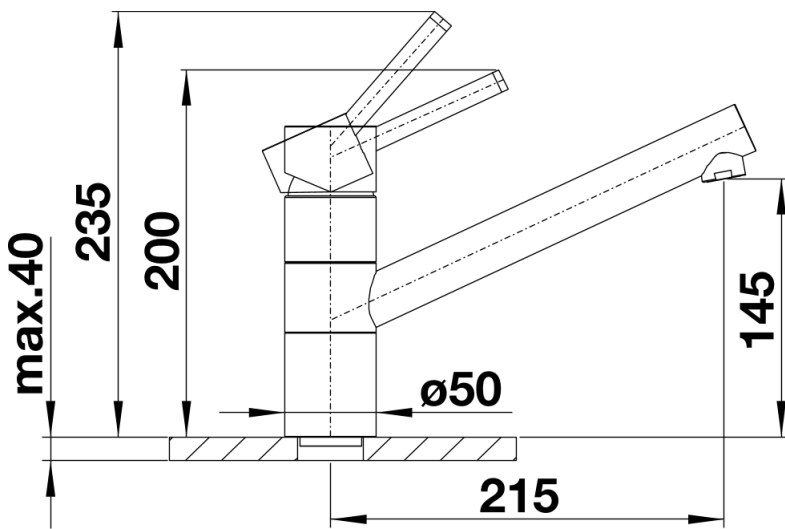

Product information sheet TIVO-F

Item no. 518409

Benefits

- Suitable for installation beneath window
- Simple to operate: lift straight up and lay on one side
- High spout for easier work at the sink
- Enlarged working radius due to 360° swivelling arc spout

Colours

Available colours:
chrome

galvanic chrome

Planning information

- *Minimum clearance between sink and window sash 4.5 cm.

Scope of supply

- 360° swivel spout for greater reach
- Ø 35 mm tap hole required
- With ceramic disk cartridge
- Flexible connection pipes with a length of 750 mm and 3/8" nut for particularly easy and secure installation
- Patented jet regulator for markedly reduced scaling
- Stabilisation plate to increase the stability of the tap when fitted in stainless steel sinks

Details

360°

Swivel range

Side view