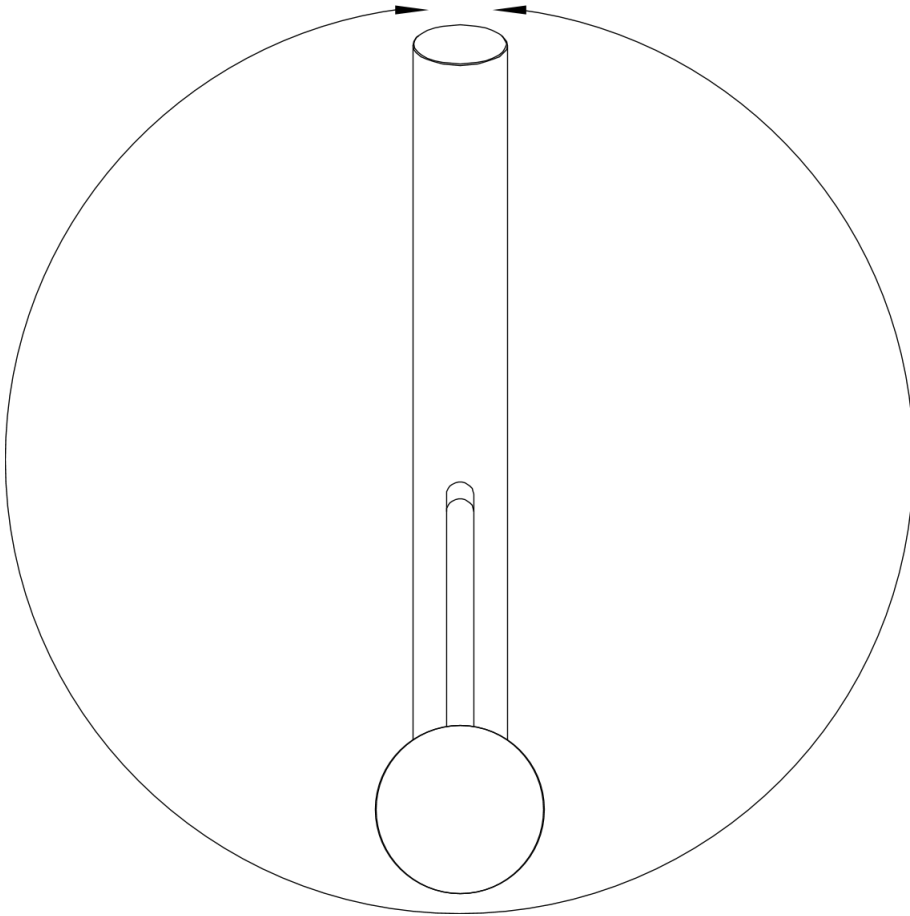

Product information sheet TIVO-F

Item no. 518409

Benefits

- Suitable for installation beneath window
- Simple to operate: lift straight up and lay on one side
- High spout for easier work at the sink
- Enlarged working radius due to 360° swivelling arc spout

Colours

Available colours:
chrome

galvanic chrome

Planning information

- *Minimum clearance between sink and window sash 4.5 cm.

Scope of supply

- 360° swivel spout for greater reach
- Ø 35 mm tap hole required
- With ceramic disk cartridge
- Flexible connection pipes with a length of 750 mm and 3/8" nut for particularly easy and secure installation
- Patented jet regulator for markedly reduced scaling
- Stabilisation plate to increase the stability of the tap when fitted in stainless steel sinks

Details

360°

Swivel range

Side view