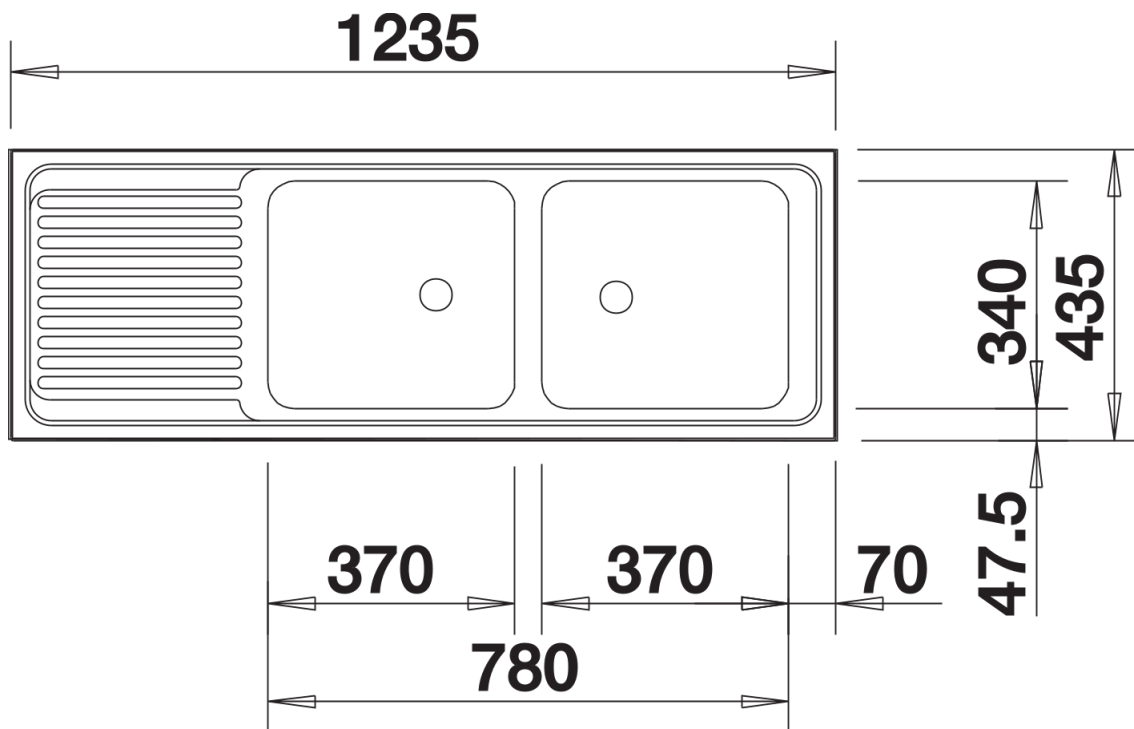

Product information sheet TOP EZS 12 x 4-2

Item no. 500374

Benefits

Planning information

- Please order 1 ½" dual waste kit separately.
- Bowl dimensions: 370 x 340 x 150 mm
- Cut-out dimensions: 1217 x 417 mm

Details

Top view