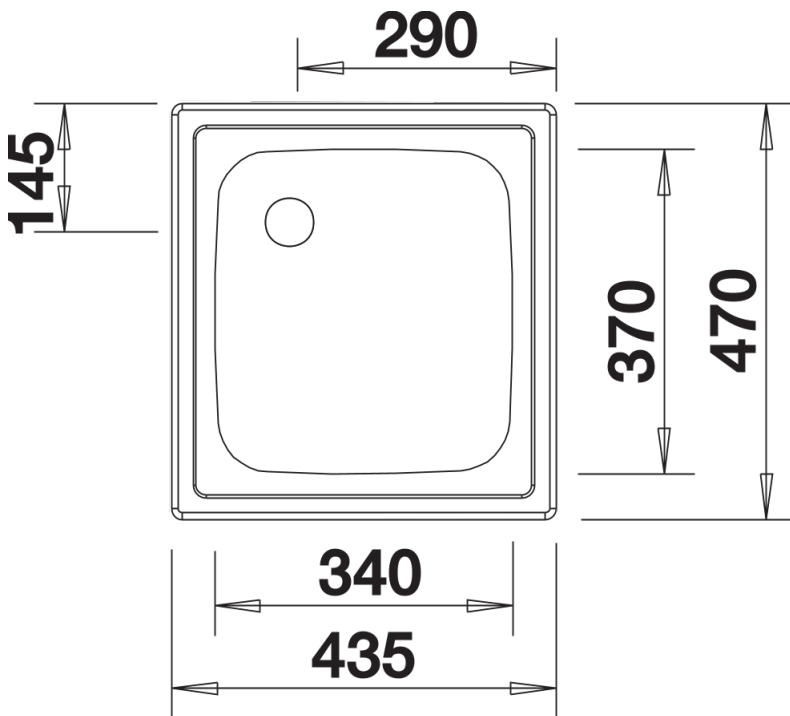

Product information sheet TOP EE 4 x 4

Item no. 501065

Benefits

- Practical solution for simple requirements
- 1 ½" stainless steel outlet

Planning information

- Please order 1 ½" waste kit separately.
- Bowl dimensions: 340 x 370 x 150 mm
- Cut-out dimensions: 417 x 452 mm

Details

Top view