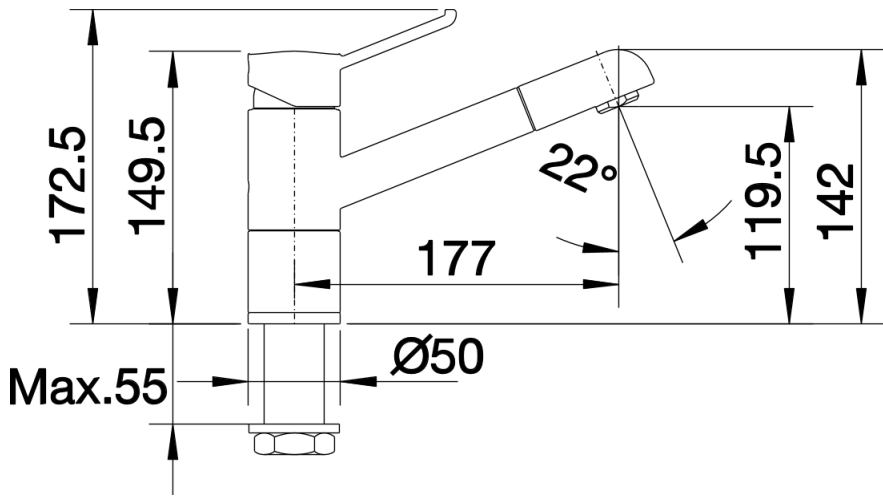

Colours

Available colours:
chrome

galvanic chrome

Scope of supply

- Single-lever mixer tap
- 140° swivel spout for greater reach
- Ø 35 mm tap hole required
- With ceramic disk cartridge
- Nylon-sheathed spray hose
- Flexible connector pipes, 450 mm long and 3/8" nut for particularly easy and safe installation
- Patented jet regulator for markedly reduced scaling
- With non-return valve and thus guaranteed against reflux in accordance with EN 1717
- Stabilisation plate to increase the stability of the tap when fitted in stainless steel sinks

Details

Swivel range

Side view