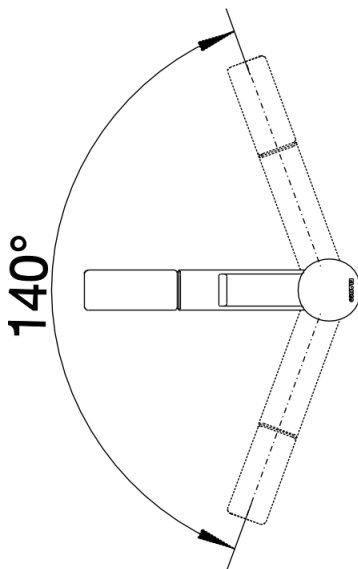

Colours

Available colours:
chrome

galvanic chrome

Scope of supply

- Single-lever mixer tap
- 140° swivel spout for greater reach
- Ø 35 mm tap hole required
- With ceramic disk cartridge
- Nylon-sheathed spray hose
- Flexible connector pipes, 450 mm long and 3/8" nut for particularly easy and safe installation
- Patented jet regulator for markedly reduced scaling
- With non-return valve and thus guaranteed against reflux in accordance with EN 1717
- Stabilisation plate to increase the stability of the tap when fitted in stainless steel sinks

Details

Swivel range

Side view