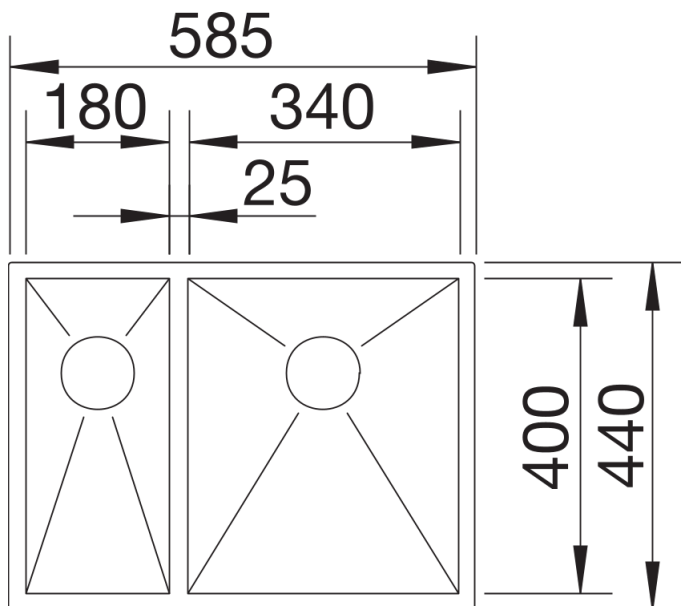

Product information sheet ZEROX 340/180-U

Item no. 521613

Benefits

- Zero-radius design with striking, right-angled bowl geometry
- Wide product range enables a plethora of bespoke combinations
- InFino drain system – elegantly integrated and easy-care
- Easy to combine, matching accessory solutions

Scope of supply

- waste kit* with space saving pipe
- waste connection
- 2 x 3 ½" InFino basket strainer
- fixing kit

Details

Top view