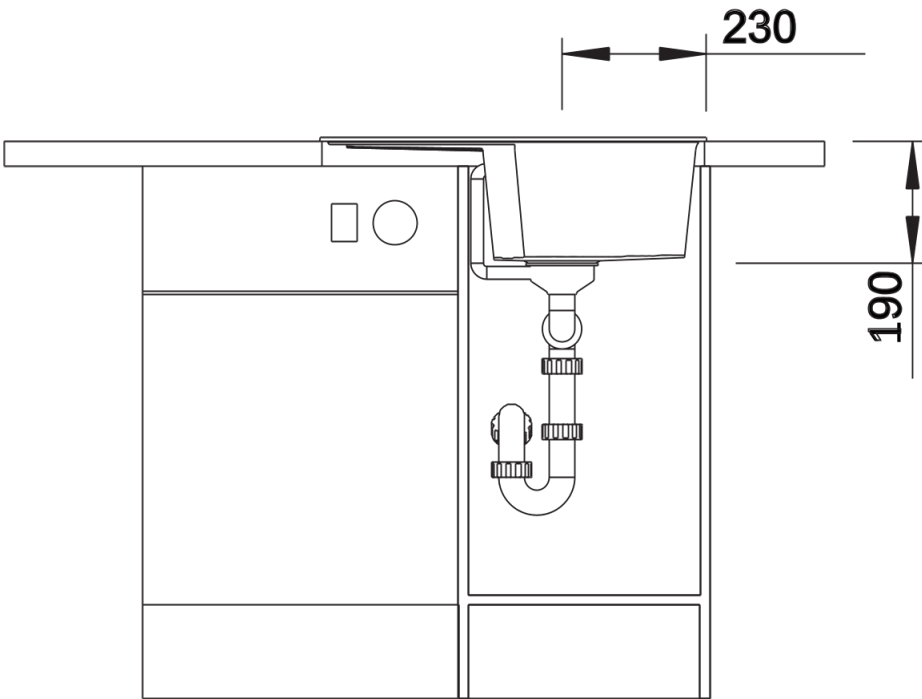

Product information sheet ZIA 40 S

Item no. 526006

Benefits

- Modern design with clear lines
- Straight-lined outer contour emphasised by the narrow rim
- Characteristic tap ledge as a frame that enlarges the drainer
- Spacious bowl size for the 40 cm sink cabinet
- Makes working comfortable – even in tiny kitchens
- Classic bowl arrangement for reversible installation

Colours

Available colours:

- black
- anthracite
- volcano grey
- alu metallic
- white
- soft white
- coffee

SILGRANIT black

Scope of supply

- waste kit with space-saving pipe
- 3 1/2" basket strainer

Details

Top view

Cut-out

Front view

Side view