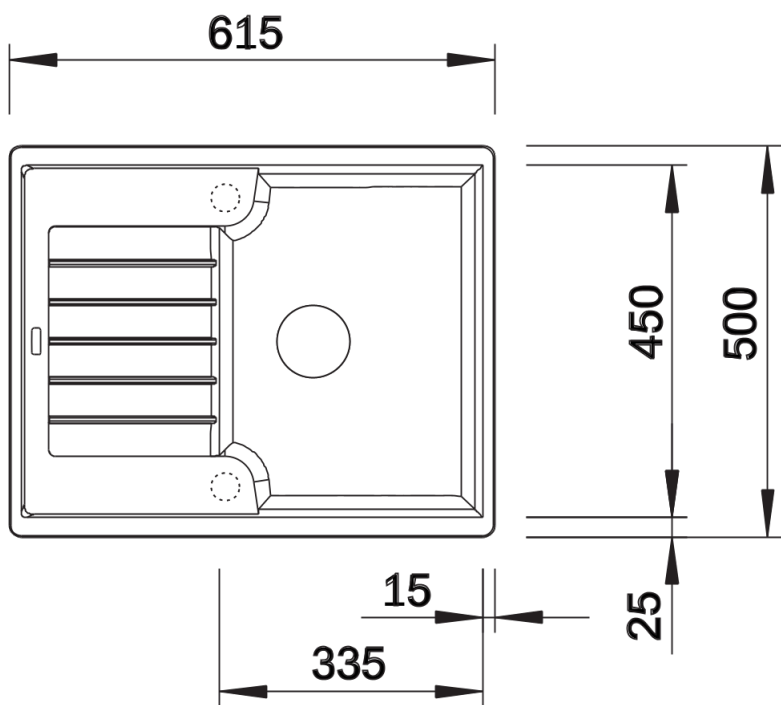

Product information sheet ZIA 40 S

Item no. 526006

Benefits

- Modern design with clear lines
- Straight-lined outer contour emphasised by the narrow rim
- Characteristic tap ledge as a frame that enlarges the drainer
- Spacious bowl size for the 40 cm sink cabinet
- Makes working comfortable – even in tiny kitchens
- Classic bowl arrangement for reversible installation

Colours

Available colours:

- black
- anthracite
- volcano grey
- alu metallic
- white
- soft white
- coffee

SILGRANIT black

Scope of supply

- waste kit with space-saving pipe
- 3 1/2" basket strainer

Details

Top view

Cut-out

Front view

Side view