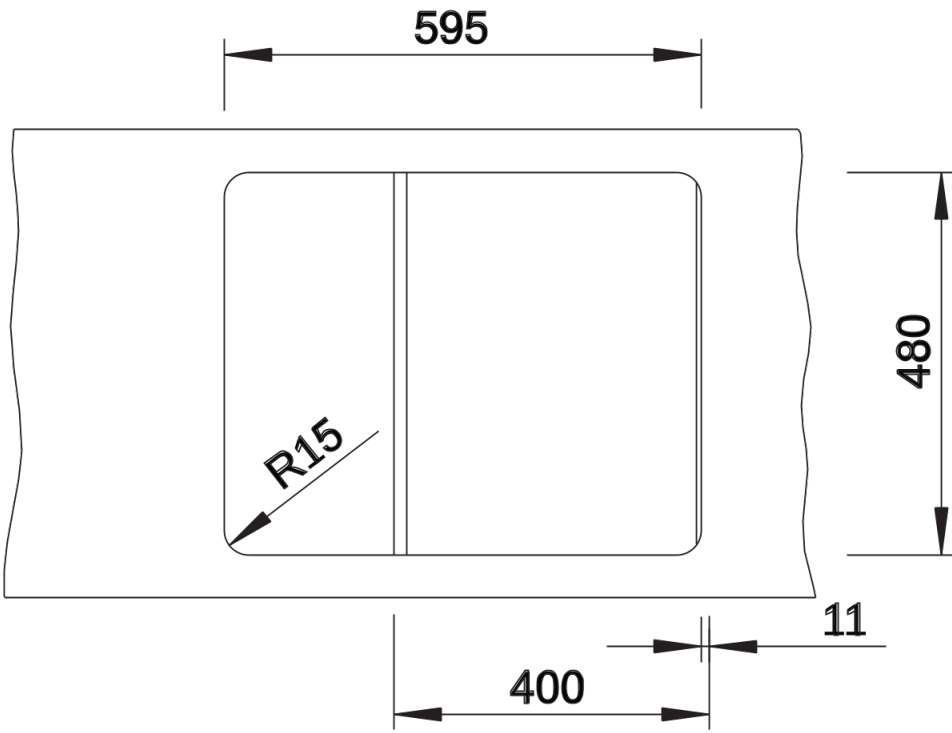

Product information sheet ZIA 40 S

Item no. 526006

Benefits

- Modern design with clear lines
- Straight-lined outer contour emphasised by the narrow rim
- Characteristic tap ledge as a frame that enlarges the drainer
- Spacious bowl size for the 40 cm sink cabinet
- Makes working comfortable – even in tiny kitchens
- Classic bowl arrangement for reversible installation

Colours

Available colours:

- black
- anthracite
- volcano grey
- alu metallic
- white
- soft white
- coffee

SILGRANIT black

Scope of supply

- waste kit with space-saving pipe
- 3 1/2" basket strainer

Details

Top view

Cut-out

Front view

Side view