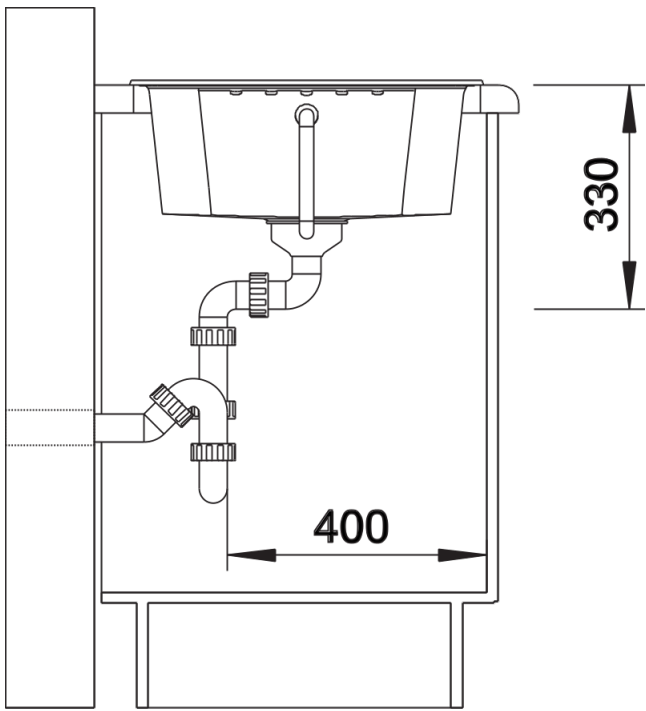

Product information sheet ZIA 40 S

Item no. 526006

Benefits

- Modern design with clear lines
- Straight-lined outer contour emphasised by the narrow rim
- Characteristic tap ledge as a frame that enlarges the drainer
- Spacious bowl size for the 40 cm sink cabinet
- Makes working comfortable – even in tiny kitchens
- Classic bowl arrangement for reversible installation

Colours

Available colours:

- black
- anthracite
- volcano grey
- alu metallic
- white
- soft white
- coffee

SILGRANIT black

Scope of supply

- waste kit with space-saving pipe
- 3 1/2" basket strainer

Details

Top view

Cut-out

Front view

Side view