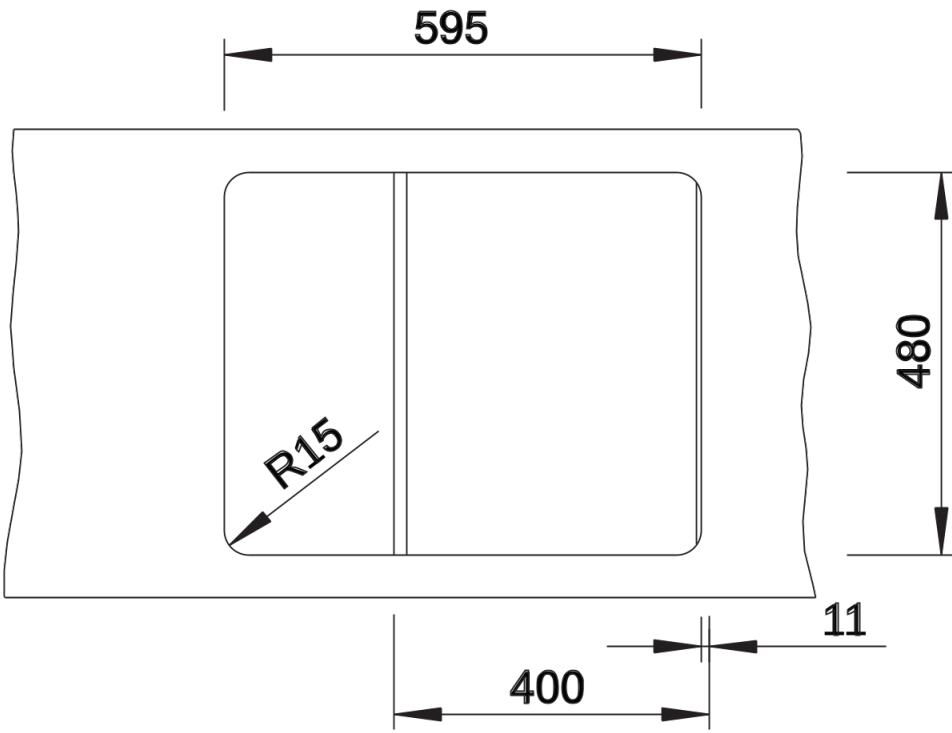

Product information sheet ZIA 40 S

Item no. 516918

Benefits

- Modern design with clear lines
- Straight-lined outer contour emphasised by the narrow rim
- Characteristic tap ledge as a frame that enlarges the drainer
- Spacious bowl size for the 40 cm sink cabinet
- Makes working comfortable – even in tiny kitchens
- Classic bowl arrangement for reversible installation

Colours

Available colours:

black
anthracite
volcano grey
white
soft white
coffee

SILGRANIT anthracite

Scope of supply

- waste kit with space-saving pipe
- 3 1/2" basket strainer

Details

Top view

Cut-out

Front view

Side view