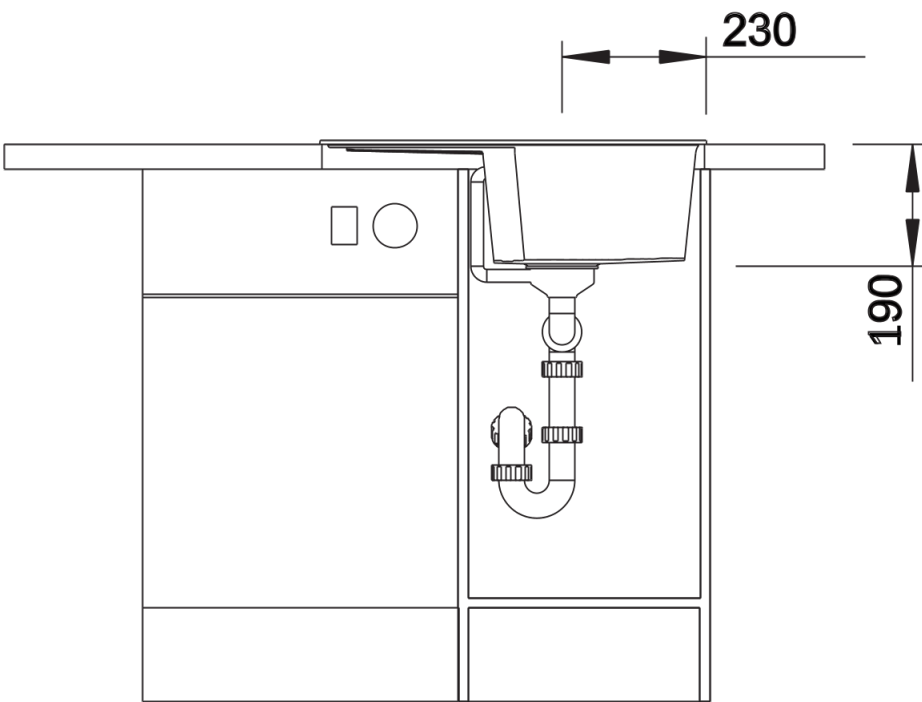

Product information sheet ZIA 40 S

Item no. 516918

Benefits

- Modern design with clear lines
- Straight-lined outer contour emphasised by the narrow rim
- Characteristic tap ledge as a frame that enlarges the drainer
- Spacious bowl size for the 40 cm sink cabinet
- Makes working comfortable – even in tiny kitchens
- Classic bowl arrangement for reversible installation

Colours

Available colours:

black
anthracite
volcano grey
white
soft white
coffee

SILGRANIT anthracite

Scope of supply

- waste kit with space-saving pipe
- 3 1/2" basket strainer

Details

Top view

Cut-out

Front view

Side view