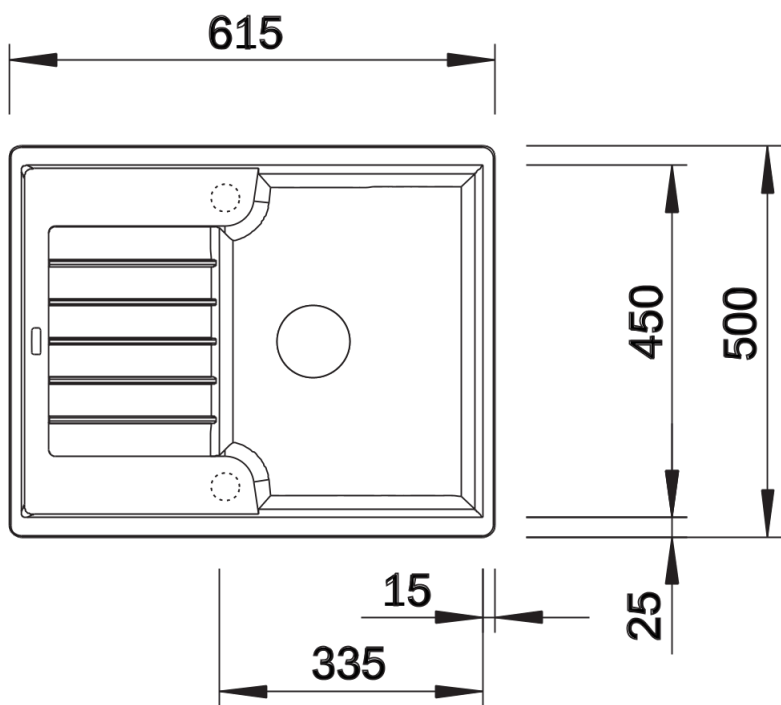

Product information sheet ZIA 40 S

Item no. 516918

Benefits

- Modern design with clear lines
- Straight-lined outer contour emphasised by the narrow rim
- Characteristic tap ledge as a frame that enlarges the drainer
- Spacious bowl size for the 40 cm sink cabinet
- Makes working comfortable – even in tiny kitchens
- Classic bowl arrangement for reversible installation

Colours

Available colours:

black
anthracite
volcano grey
white
soft white
coffee

SILGRANIT anthracite

Scope of supply

- waste kit with space-saving pipe
- 3 1/2" basket strainer

Details

Top view

Cut-out

Front view

Side view