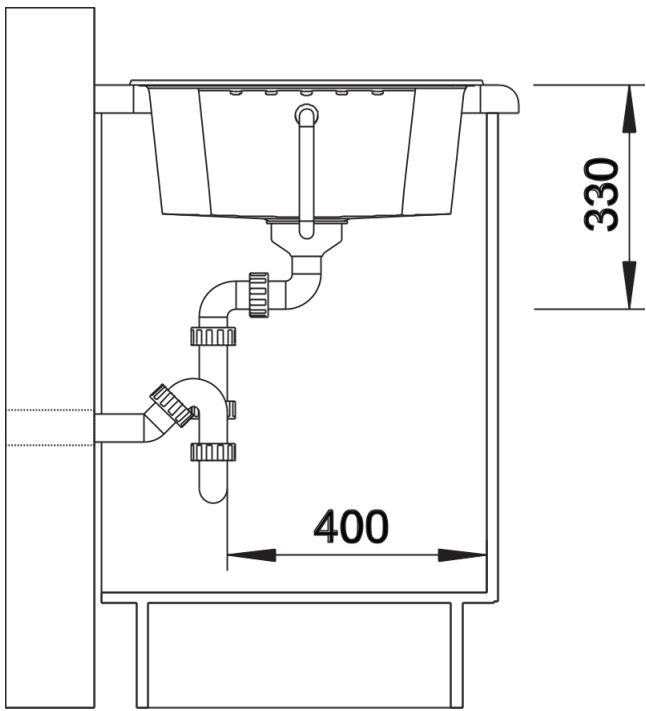

Product information sheet ZIA 40 S

Item no. 516918

Benefits

- Modern design with clear lines
- Straight-lined outer contour emphasised by the narrow rim
- Characteristic tap ledge as a frame that enlarges the drainer
- Spacious bowl size for the 40 cm sink cabinet
- Makes working comfortable – even in tiny kitchens
- Classic bowl arrangement for reversible installation

Colours

Available colours:

black
anthracite
volcano grey
white
soft white
coffee

SILGRANIT anthracite

Scope of supply

- waste kit with space-saving pipe
- 3 1/2" basket strainer

Details

Top view

Cut-out

Front view

Side view