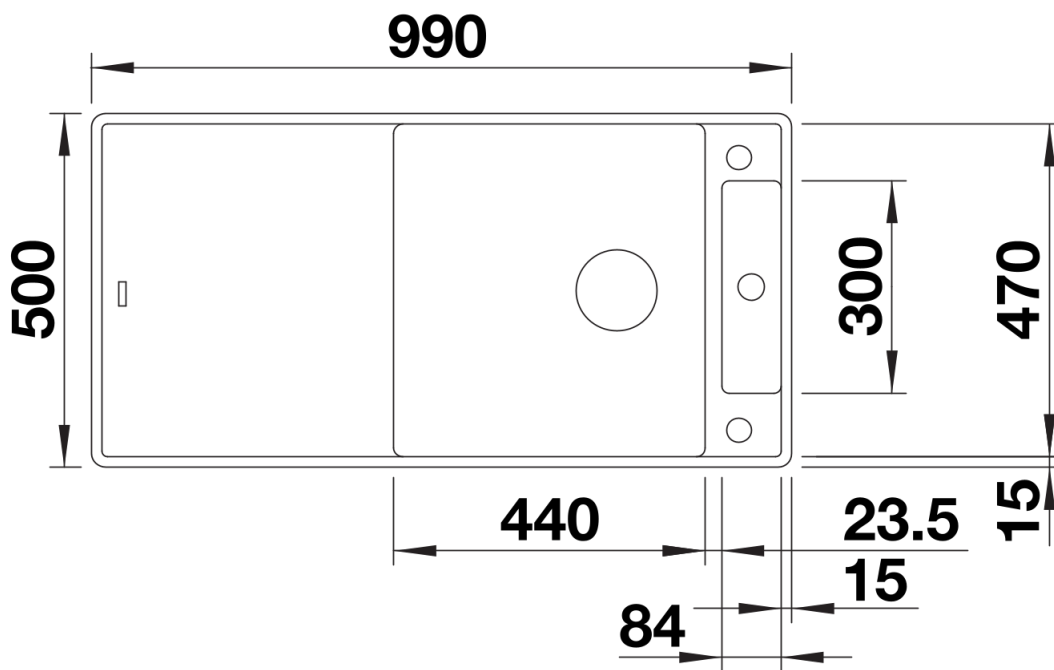

Colours

Available colours:

- black
- anthracite
- rock grey
- volcano grey
- white
- soft white
- coffee

SILGRANIT black

Scope of supply

- movable safety glass cutting board
- waste kit with space-saving pipe
- 3 ½" InFino basket strainer with drain remote control (rotary switch)

234045 - Glass cutting board white

Details

Top view

Cut-out

Front view

Side view