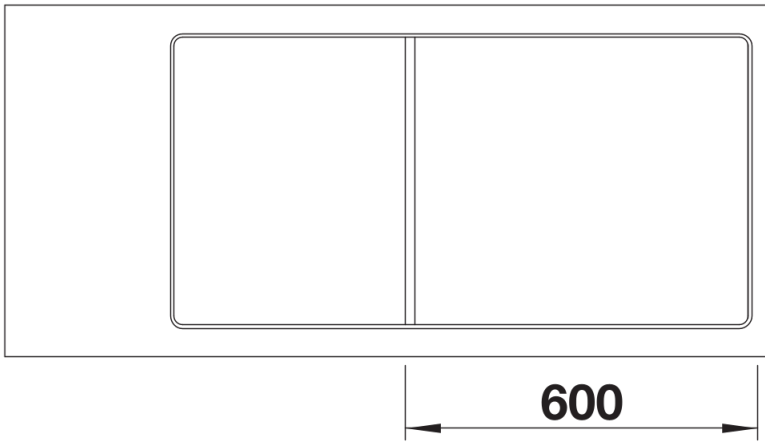

Colours

Available colours:

- black
- anthracite
- rock grey
- volcano grey
- white
- soft white
- coffee

SILGRANIT black

Scope of supply

- movable safety glass cutting board
- waste kit with space-saving pipe
- 3 ½" InFino basket strainer with drain remote control (rotary switch)

234045 - Glass cutting board white

Details

Top view

Cut-out

Front view

Side view