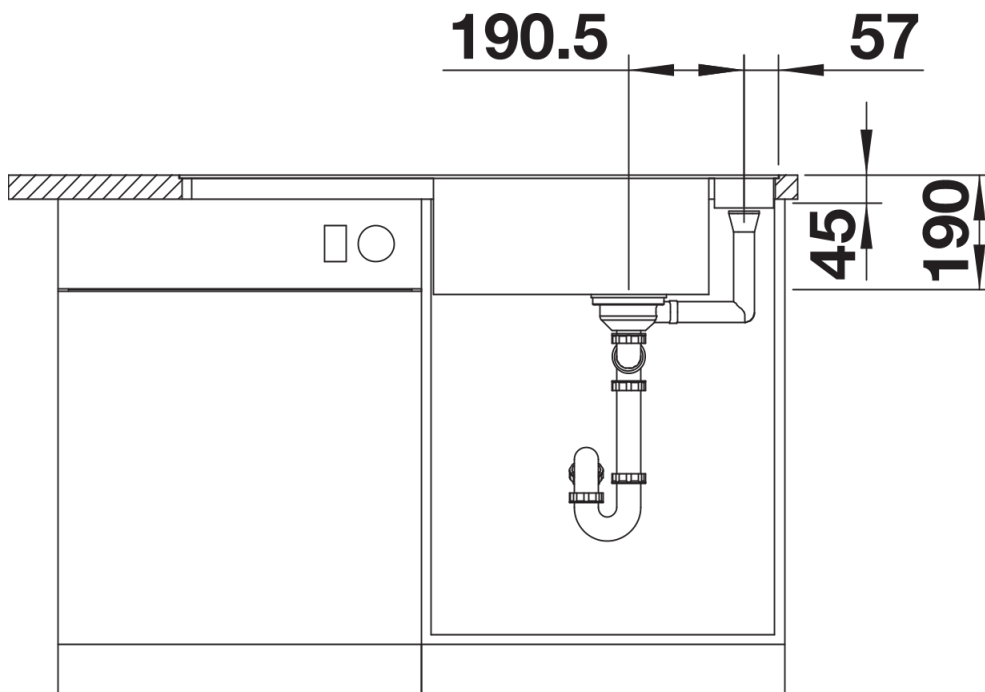

234045 - Glass cutting board white

Details

Top view

Cut-out

Front view

Side view