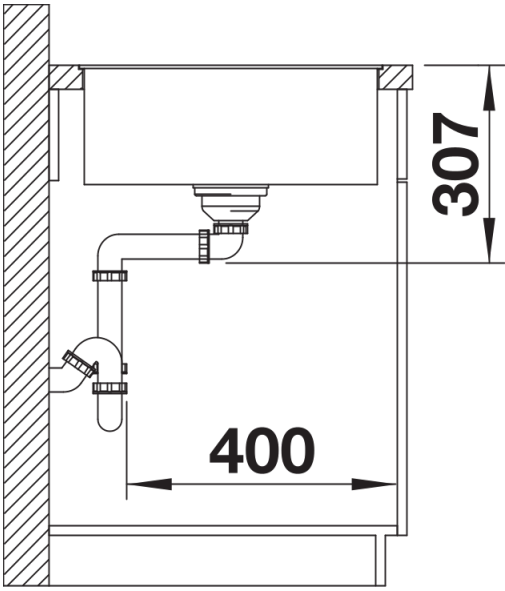

234045 - Glass cutting board white

Details

Top view

Cut-out

Front view

Side view