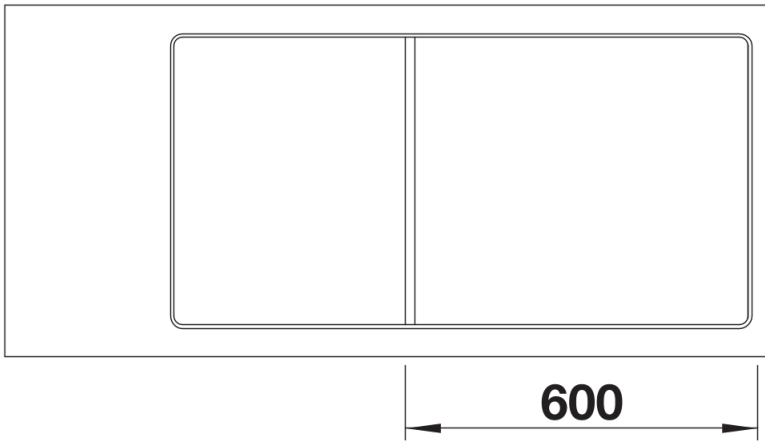

Colours

Available colours:

- black
- anthracite
- rock grey
- volcano grey
- white
- soft white
- coffee

SILGRANIT rock grey

Scope of supply

- movable safety glass cutting board
- waste kit with space-saving pipe
- 3 ½" InFino basket strainer with drain remote control (rotary switch)

234045 - Glass cutting board white

Details

Top view

Cut-out

Front view

Side view