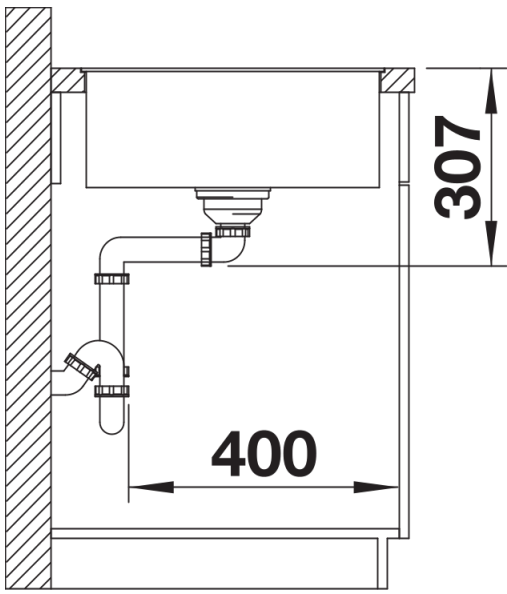

234045 - Glass cutting board white

Details

Top view

Cut-out

Front view

Side view