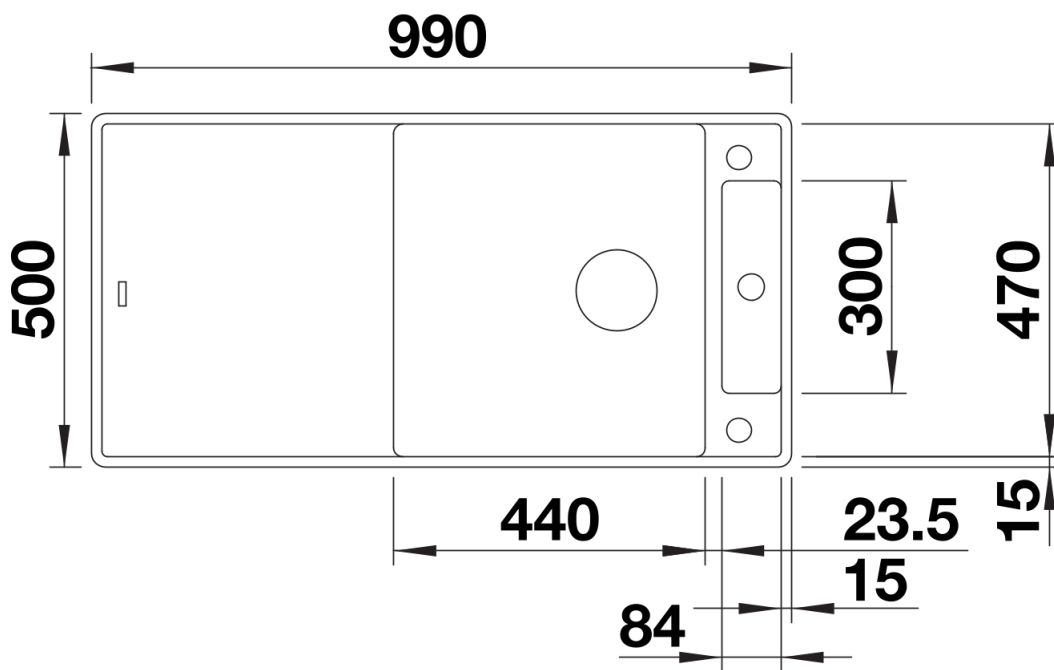

Colours

Available colours:

- black
- anthracite
- rock grey
- volcano grey
- white
- soft white
- coffee

SILGRANIT rock grey

Scope of supply

- movable safety glass cutting board
- waste kit with space-saving pipe
- 3 ½" InFino basket strainer with drain remote control (rotary switch)

234045 - Glass cutting board white

Details

Top view

Cut-out

Front view

Side view