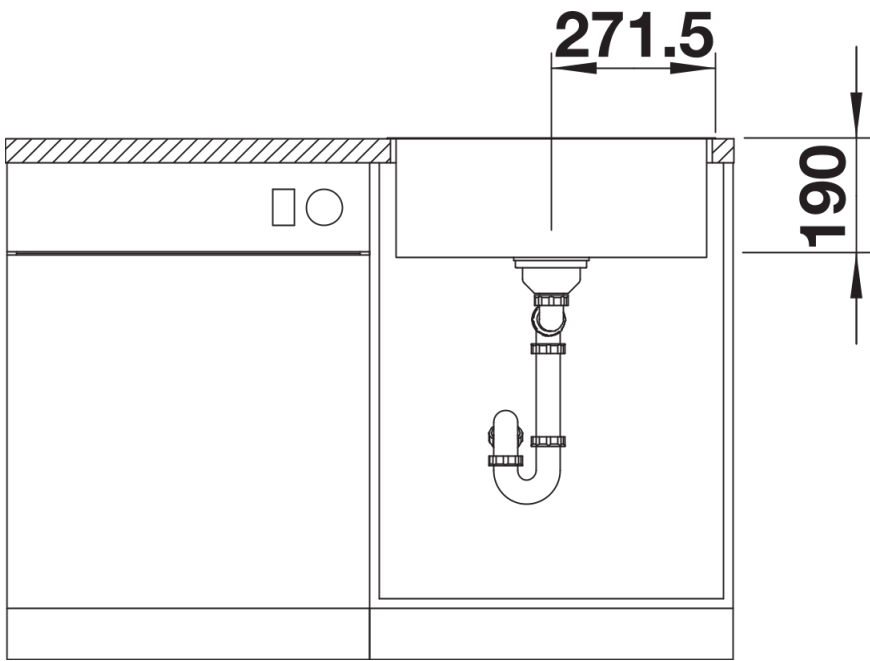

## Planning information

---

- Installing a kitchen mixer tap, drain remote control or soap dispenser in laminate worktops requires a flexible sealing tape.<br><br>Note: for worktop thicknesses of 15 mm and over, a space for the overflow must be cut out on the underside.<br>Please note the cut-out information for the respective installation method.

## Scope of supply

---

- waste kit with space-saving pipe
- 3 ½" InFino basket strainer

## Details

---

Top view

Cut-out

Front view

Side view