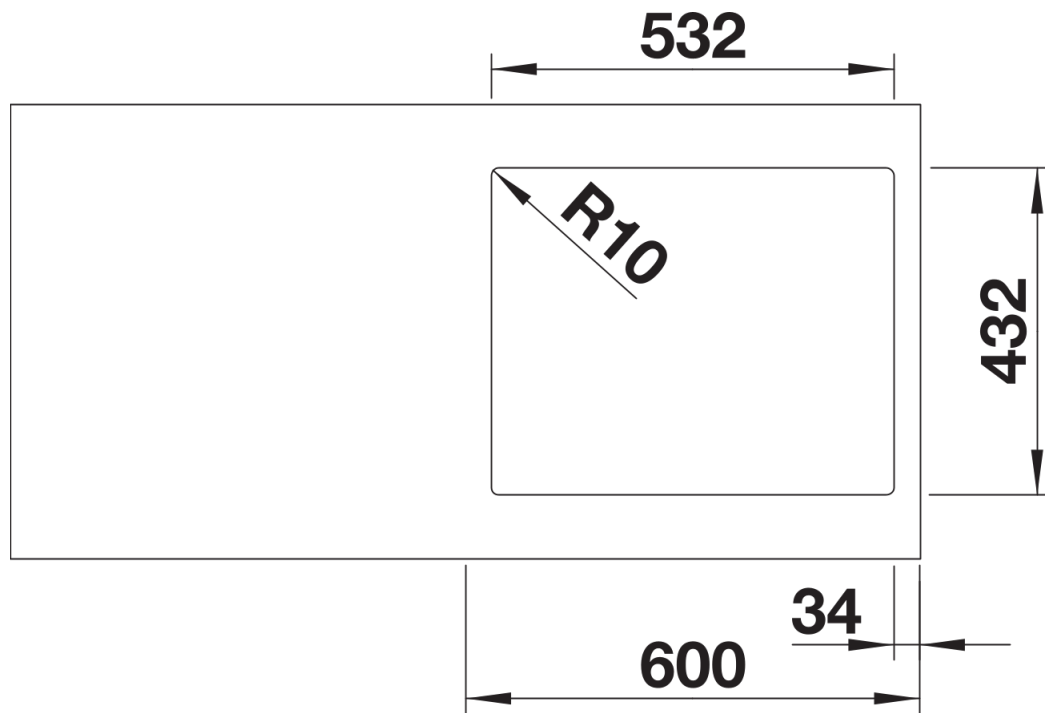

## Scope of supply

---

- waste kit with space-saving pipe
- 3 ½" InFino basket strainer

## Details

---

Top view

Cut-out

Front view

Side view