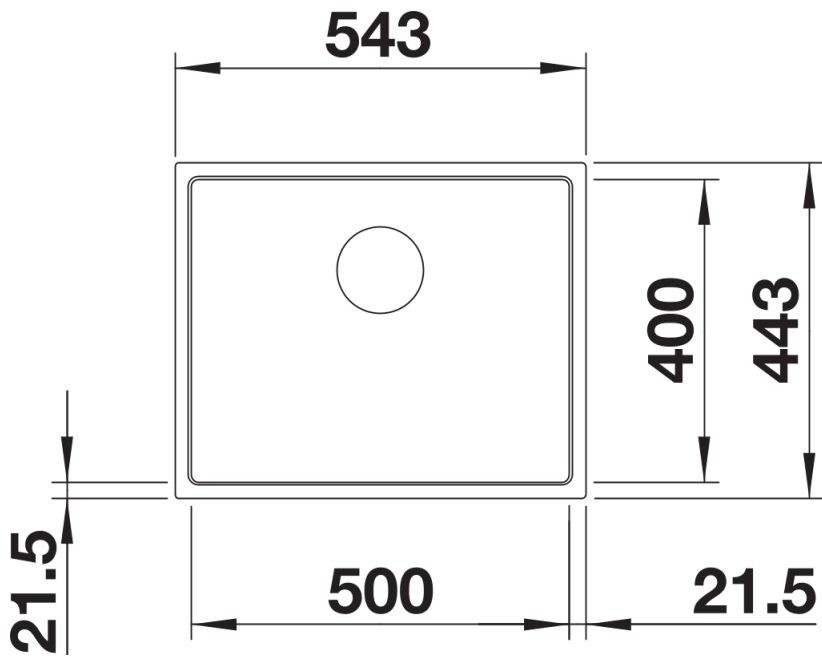

## Scope of supply

---

- waste kit with space-saving pipe
- 3 ½" InFino basket strainer

## Details

---

Top view

Cut-out

Front view

Side view