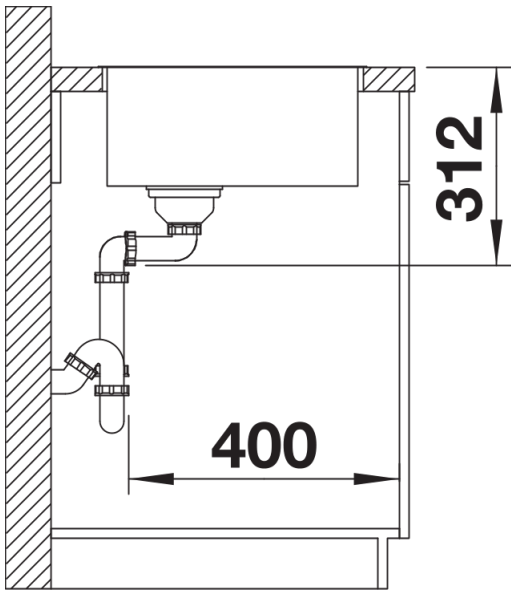

## Planning information

---

- Installing a kitchen mixer tap, drain remote control or soap dispenser in laminate worktops requires a flexible sealing tape.<br><br>Note: for worktop thicknesses of 15 mm and over, a space for the overflow must be cut out on the underside.<br>Please note the cut-out information for the respective installation method.

## Scope of supply

---

- waste kit with space-saving pipe
- 3 ½" InFino basket strainer

## Details

---

Top view

Cut-out

Front view

Side view