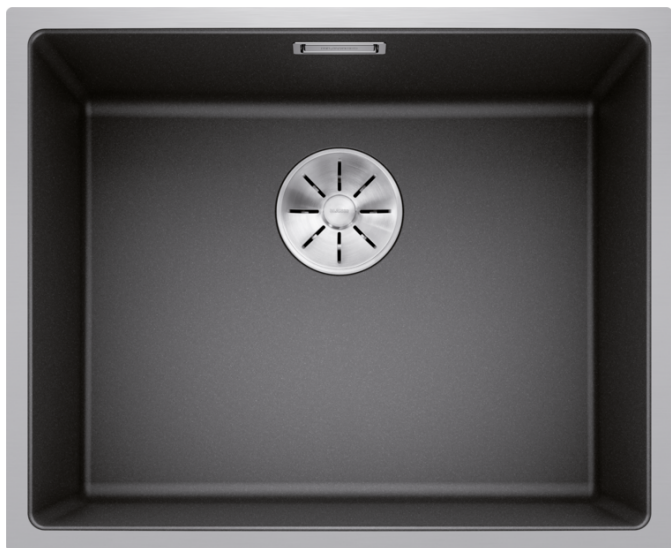

## Product information sheet SUBLINE 500-IF SteelFrame

Item no. 524107

### Benefits

---

- Beautiful material mix of stainless steel and SILGRANIT
- Timelessly elegant, straight-lined bowl shape with filigree IF flat rim
- For lay-on installation from above, especially suitable for laminate worktops
- Also for flushmount installation in stone and glass
- Good optical match with high quality ceran hobs
- High-quality features with covered C-overflow and InFino drain system – elegantly integrated and easy-care
- Optional versatile accessories are available

## Colours

---

Available colours:

black  
anthracite  
white

SILGRANIT anthracite

## Planning information

---

- Installing a kitchen mixer tap, drain remote control or soap dispenser in laminate worktops requires a flexible sealing tape.<br><br>Note: for worktop thicknesses of 15 mm and over, a space for the overflow must be cut out on the underside.<br>Please note the cut-out information for the respective installation method.