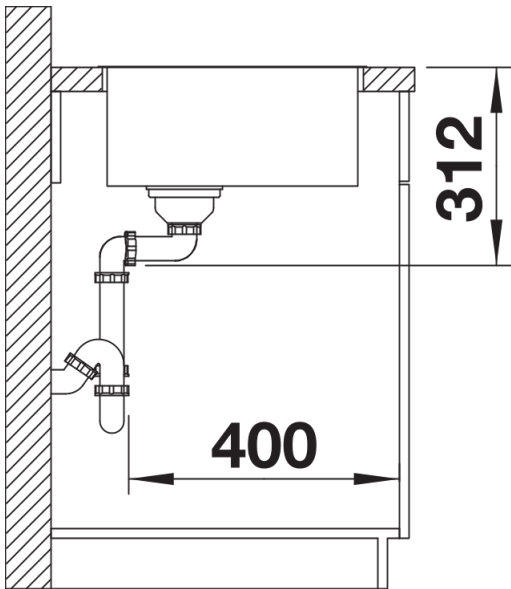

Note: for worktop thicknesses of 15 mm and over, a space for the overflow must be cut out on the underside.
Please note the cut-out information for the respective installation method.

Scope of supply

- waste kit with space-saving pipe
- 3 ½" InFino basket strainer

Details

Top view

Cut-out

Front view

Side view