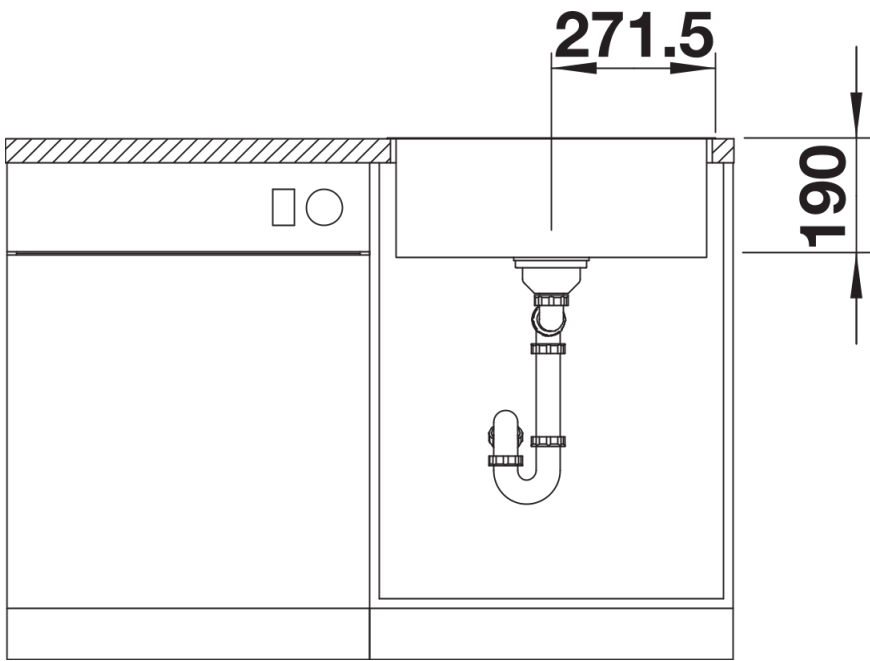

Product information sheet SUBLINE 500-IF SteelFrame

Item no. 524110

Benefits

- Beautiful material mix of stainless steel and SILGRANIT
- Timelessly elegant, straight-lined bowl shape with filigree IF flat rim
- For lay-on installation from above, especially suitable for laminate worktops
- Also for flushmount installation in stone and glass
- Good optical match with high quality ceran hobs
- High-quality features with covered C-overflow and InFino drain system – elegantly integrated and easy-care
- Optional versatile accessories are available

Colours

Available colours:

black
anthracite
white

SILGRANIT white

Planning information

- Installing a kitchen mixer tap, drain remote control or soap dispenser in laminate worktops requires a flexible sealing tape.

Note: for worktop thicknesses of 15 mm and over, a space for the overflow must be cut out on the underside.
Please note the cut-out information for the respective installation method.

Scope of supply

- waste kit with space-saving pipe
- 3 ½" InFino basket strainer

Details

Top view

Cut-out

Front view

Side view