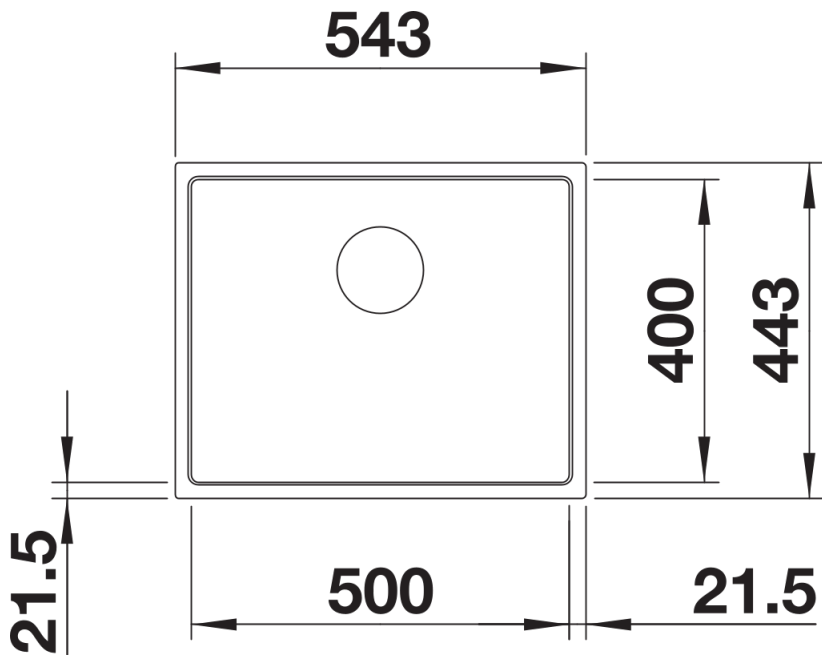

Product information sheet SUBLINE 500-IF SteelFrame

Item no. 524110

Benefits

- Beautiful material mix of stainless steel and SILGRANIT
- Timelessly elegant, straight-lined bowl shape with filigree IF flat rim
- For lay-on installation from above, especially suitable for laminate worktops
- Also for flushmount installation in stone and glass
- Good optical match with high quality ceran hobs
- High-quality features with covered C-overflow and InFino drain system – elegantly integrated and easy-care
- Optional versatile accessories are available

Colours

Available colours:

black
anthracite
white

SILGRANIT white

Planning information

- Installing a kitchen mixer tap, drain remote control or soap dispenser in laminate worktops requires a flexible sealing tape.

Note: for worktop thicknesses of 15 mm and over, a space for the overflow must be cut out on the underside.
Please note the cut-out information for the respective installation method.

Scope of supply

- waste kit with space-saving pipe
- 3 ½" InFino basket strainer

Details

Top view

Cut-out

Front view

Side view