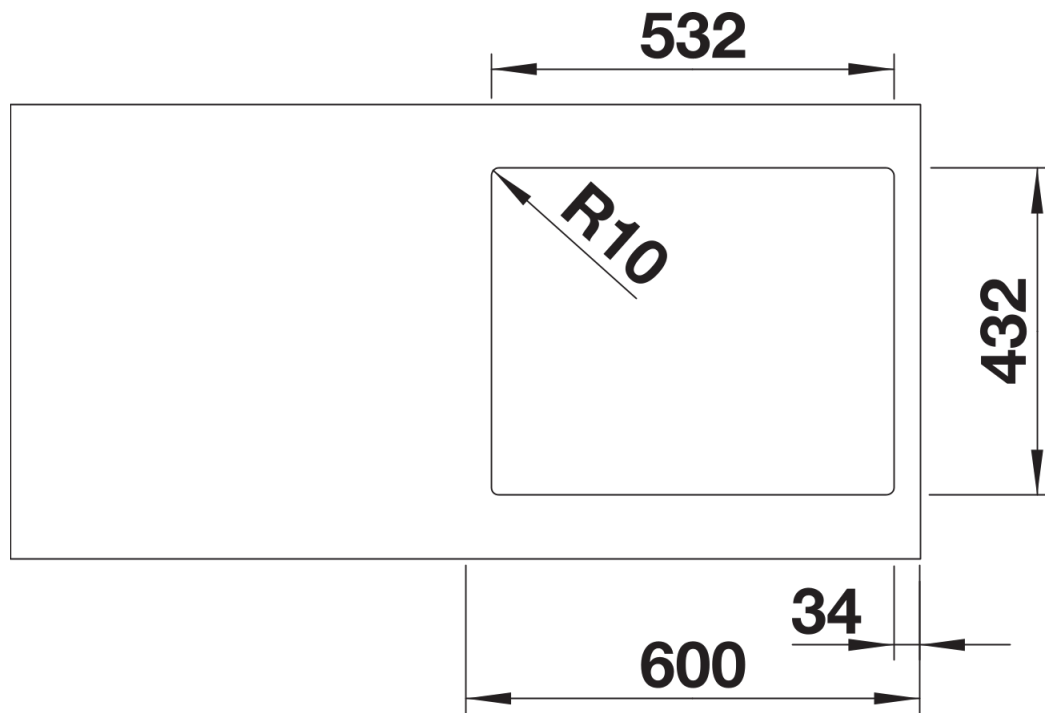

Product information sheet SUBLINE 500-IF SteelFrame

Item no. 524110

Benefits

- Beautiful material mix of stainless steel and SILGRANIT
- Timelessly elegant, straight-lined bowl shape with filigree IF flat rim
- For lay-on installation from above, especially suitable for laminate worktops
- Also for flushmount installation in stone and glass
- Good optical match with high quality ceran hobs
- High-quality features with covered C-overflow and InFino drain system – elegantly integrated and easy-care
- Optional versatile accessories are available

Colours

Available colours:

black
anthracite
white

SILGRANIT white

Planning information

- Installing a kitchen mixer tap, drain remote control or soap dispenser in laminate worktops requires a flexible sealing tape.

Note: for worktop thicknesses of 15 mm and over, a space for the overflow must be cut out on the underside.
Please note the cut-out information for the respective installation method.

Scope of supply

- waste kit with space-saving pipe
- 3 ½" InFino basket strainer

Details

Top view

Cut-out

Front view

Side view