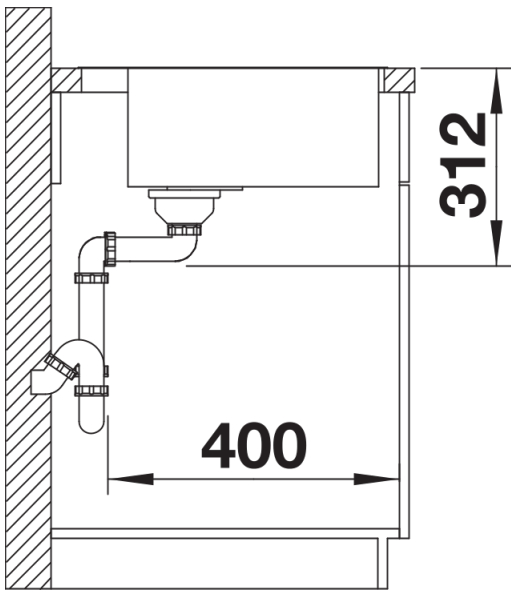

## Scope of supply

---

- waste kit with space-saving pipe
- 3 ½" InFino basket strainer with drain remote control (pop-up)

## Details

---

Top view

Cut-out

Front view

Side view