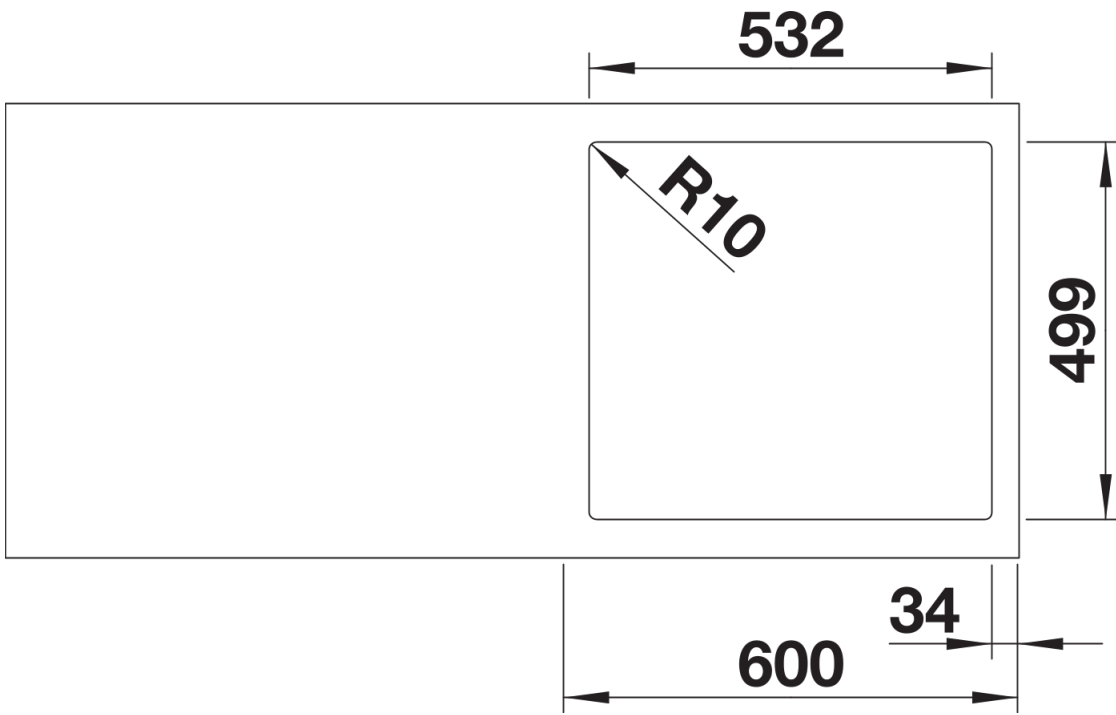

## Scope of supply

---

- waste kit with space-saving pipe
- 3 ½" InFino basket strainer with drain remote control (pop-up)

## Details

---

Top view

Cut-out

Front view

Side view