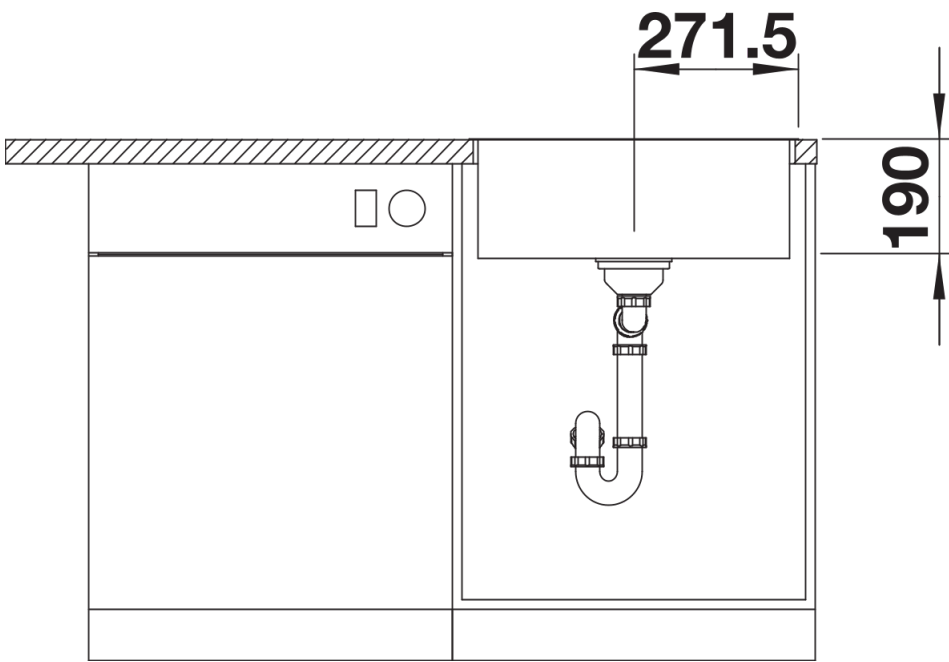

## Scope of supply

---

- waste kit with space-saving pipe
- 3 ½" InFino basket strainer with drain remote control (pop-up)

## Details

---

Top view

Cut-out

Front view

Side view