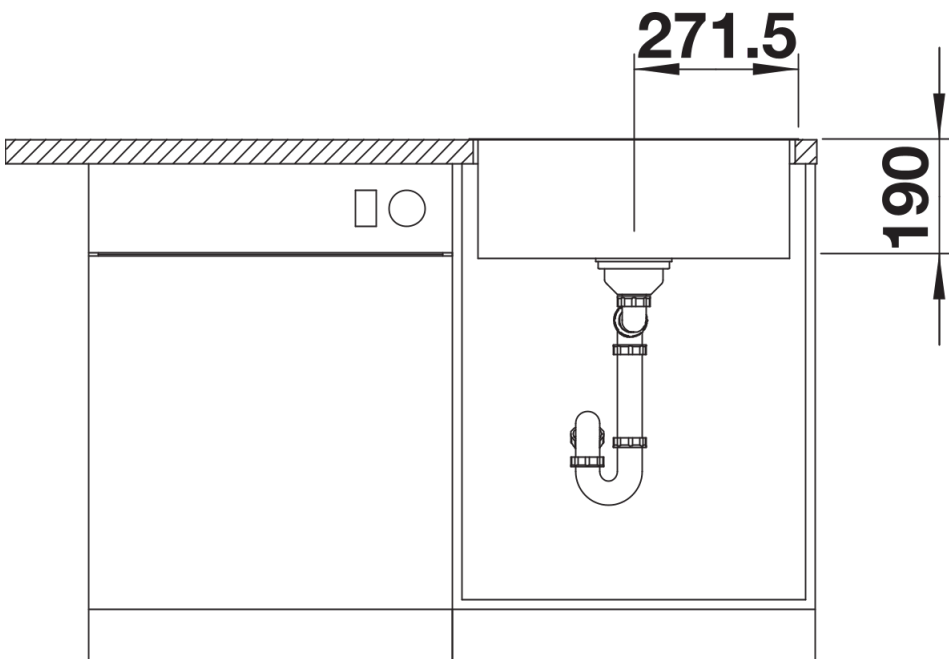

Product information sheet SUBLINE 500-IF/A SteelFrame

Item no. 524112

Benefits

- Beautiful material mix of stainless steel and SILGRANIT
- Timelessly elegant, straight-lined bowl shape with filigree IF flat rim
- Elegantly designed sink area with an integrated tap ledge in just one worktop cut-out
- For lay-on installation from above, especially suitable for laminate worktops
- High-quality features with covered C-overflow and InFino drain system – elegantly integrated and easy-care
- Optional versatile accessories are available

Colours

Available colours:

black
anthracite
white

SILGRANIT white

Scope of supply

- waste kit with space-saving pipe
- 3 1/2" InFino basket strainer with drain remote control (pop-up)

Details

Top view

Cut-out

Front view

Side view