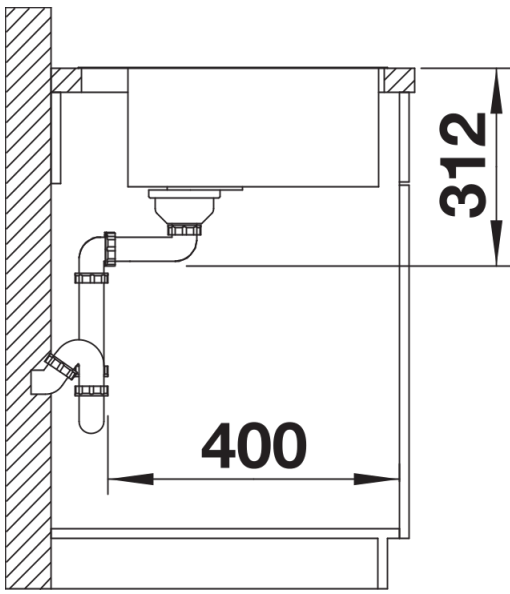

Product information sheet SUBLINE 500-IF/A SteelFrame

Item no. 524112

Benefits

- Beautiful material mix of stainless steel and SILGRANIT
- Timelessly elegant, straight-lined bowl shape with filigree IF flat rim
- Elegantly designed sink area with an integrated tap ledge in just one worktop cut-out
- For lay-on installation from above, especially suitable for laminate worktops
- High-quality features with covered C-overflow and InFino drain system – elegantly integrated and easy-care
- Optional versatile accessories are available

Colours

Available colours:

black
anthracite
white

SILGRANIT white

Scope of supply

- waste kit with space-saving pipe
- 3 1/2" InFino basket strainer with drain remote control (pop-up)

Details

Top view

Cut-out

Front view

Side view