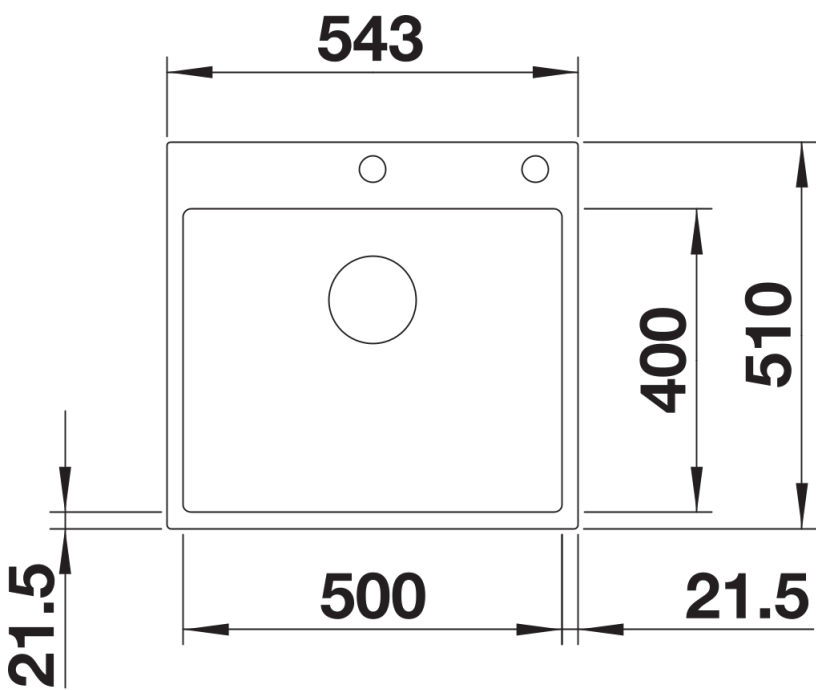

Product information sheet SUBLINE 500-IF/A SteelFrame

Item no. 524112

Benefits

- Beautiful material mix of stainless steel and SILGRANIT
- Timelessly elegant, straight-lined bowl shape with filigree IF flat rim
- Elegantly designed sink area with an integrated tap ledge in just one worktop cut-out
- For lay-on installation from above, especially suitable for laminate worktops
- High-quality features with covered C-overflow and InFino drain system – elegantly integrated and easy-care
- Optional versatile accessories are available

Colours

Available colours:

black
anthracite
white

SILGRANIT white

Scope of supply

- waste kit with space-saving pipe
- 3 1/2" InFino basket strainer with drain remote control (pop-up)

Details

Top view

Cut-out

Front view

Side view