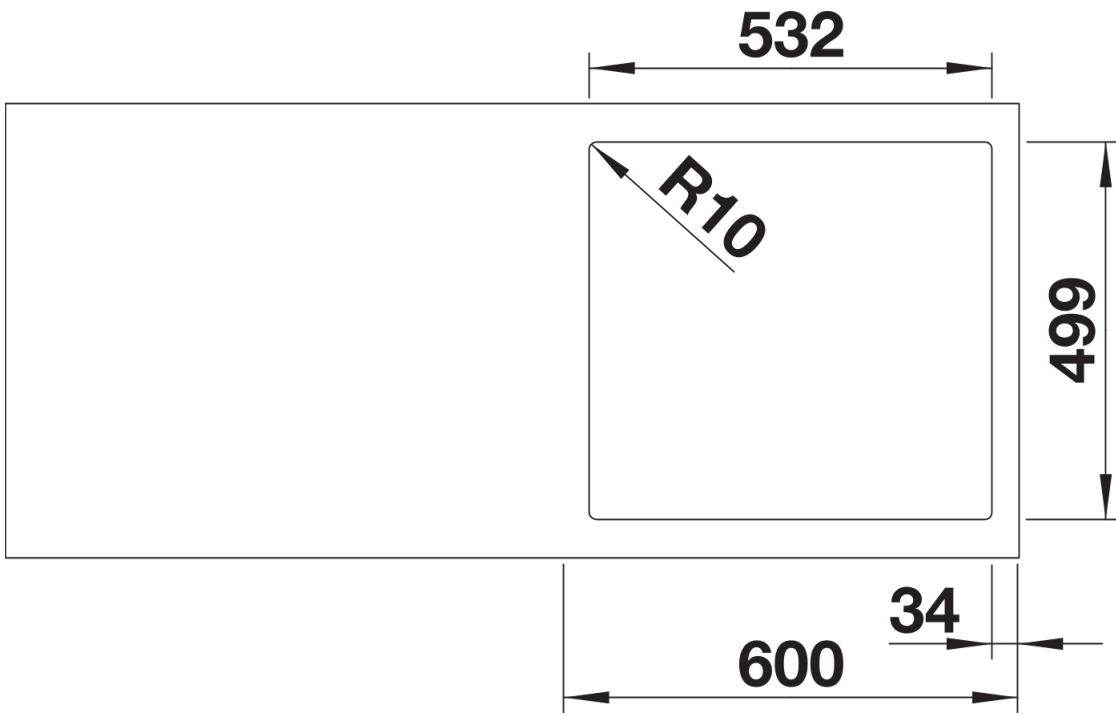

Product information sheet SUBLINE 500-IF/A SteelFrame

Item no. 524112

Benefits

- Beautiful material mix of stainless steel and SILGRANIT
- Timelessly elegant, straight-lined bowl shape with filigree IF flat rim
- Elegantly designed sink area with an integrated tap ledge in just one worktop cut-out
- For lay-on installation from above, especially suitable for laminate worktops
- High-quality features with covered C-overflow and InFino drain system – elegantly integrated and easy-care
- Optional versatile accessories are available

Colours

Available colours:

black
anthracite
white

SILGRANIT white

Scope of supply

- waste kit with space-saving pipe
- 3 1/2" InFino basket strainer with drain remote control (pop-up)

Details

Top view

Cut-out

Front view

Side view