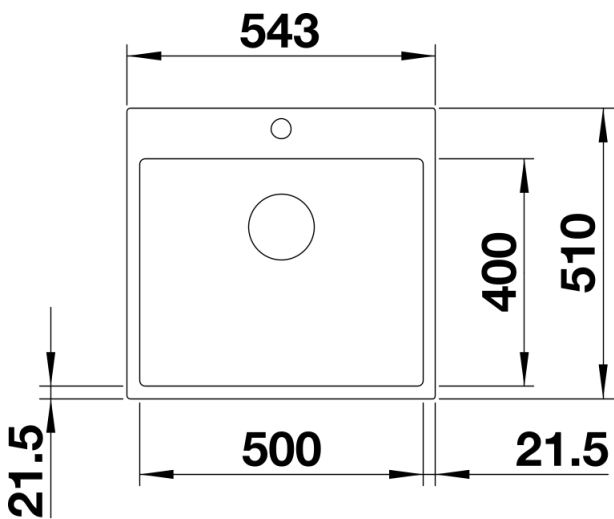

Product information sheet SUBLINE 500-IF/A SteelFrame

Item no. 526000

Benefits

- Beautiful material mix of stainless steel and SILGRANIT
- Timelessly elegant, straight-lined bowl shape with filigree IF flat rim
- Elegantly designed sink area with an integrated tap ledge in just one worktop cut-out
- For lay-on installation from above, especially suitable for laminate worktops
- High-quality features with covered C-overflow and InFino drain system – elegantly integrated and easy-care
- Optional versatile accessories are available

Colours

Available colours:

- black
- anthracite
- white

SILGRANIT black

Scope of supply

- waste kit with space-saving pipe
- 3 ½" InFino basket strainer

Details

Top view

Cut-out

Front view

Side view