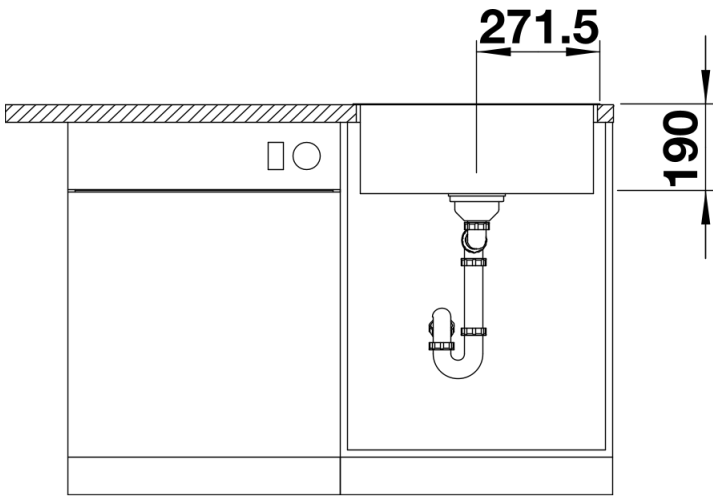

Product information sheet SUBLINE 500-IF/A SteelFrame

Item no. 526000

Benefits

- Beautiful material mix of stainless steel and SILGRANIT
- Timelessly elegant, straight-lined bowl shape with filigree IF flat rim
- Elegantly designed sink area with an integrated tap ledge in just one worktop cut-out
- For lay-on installation from above, especially suitable for laminate worktops
- High-quality features with covered C-overflow and InFino drain system – elegantly integrated and easy-care
- Optional versatile accessories are available

Colours

Available colours:

- black
- anthracite
- white

SILGRANIT black

Scope of supply

- waste kit with space-saving pipe
- 3 ½" InFino basket strainer

Details

Top view

Cut-out

Front view

Side view