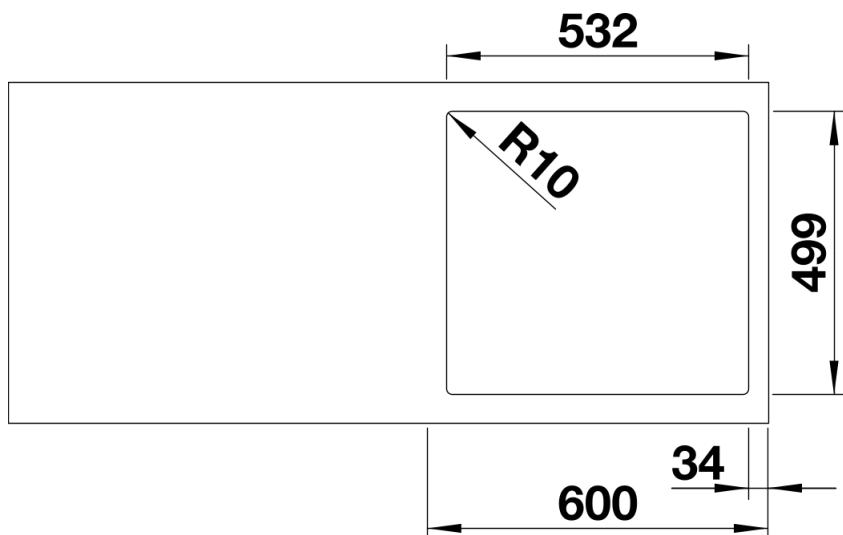

Product information sheet SUBLINE 500-IF/A SteelFrame

Item no. 526000

Benefits

- Beautiful material mix of stainless steel and SILGRANIT
- Timelessly elegant, straight-lined bowl shape with filigree IF flat rim
- Elegantly designed sink area with an integrated tap ledge in just one worktop cut-out
- For lay-on installation from above, especially suitable for laminate worktops
- High-quality features with covered C-overflow and InFino drain system – elegantly integrated and easy-care
- Optional versatile accessories are available

Colours

Available colours:

- black
- anthracite
- white

SILGRANIT black

Scope of supply

- waste kit with space-saving pipe
- 3 ½" InFino basket strainer

Details

Top view

Cut-out

Front view

Side view