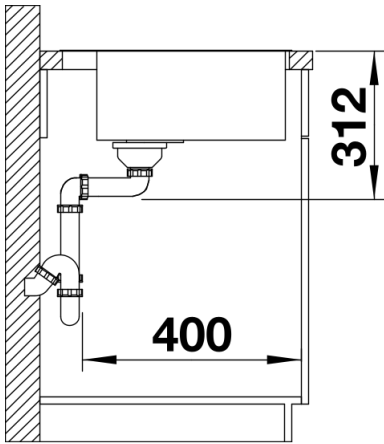

Product information sheet SUBLINE 500-IF/A SteelFrame

Item no. 526000

Benefits

- Beautiful material mix of stainless steel and SILGRANIT
- Timelessly elegant, straight-lined bowl shape with filigree IF flat rim
- Elegantly designed sink area with an integrated tap ledge in just one worktop cut-out
- For lay-on installation from above, especially suitable for laminate worktops
- High-quality features with covered C-overflow and InFino drain system – elegantly integrated and easy-care
- Optional versatile accessories are available

Colours

Available colours:

- black
- anthracite
- white

SILGRANIT black

Scope of supply

- waste kit with space-saving pipe
- 3 ½" InFino basket strainer

Details

Top view

Cut-out

Front view

Side view