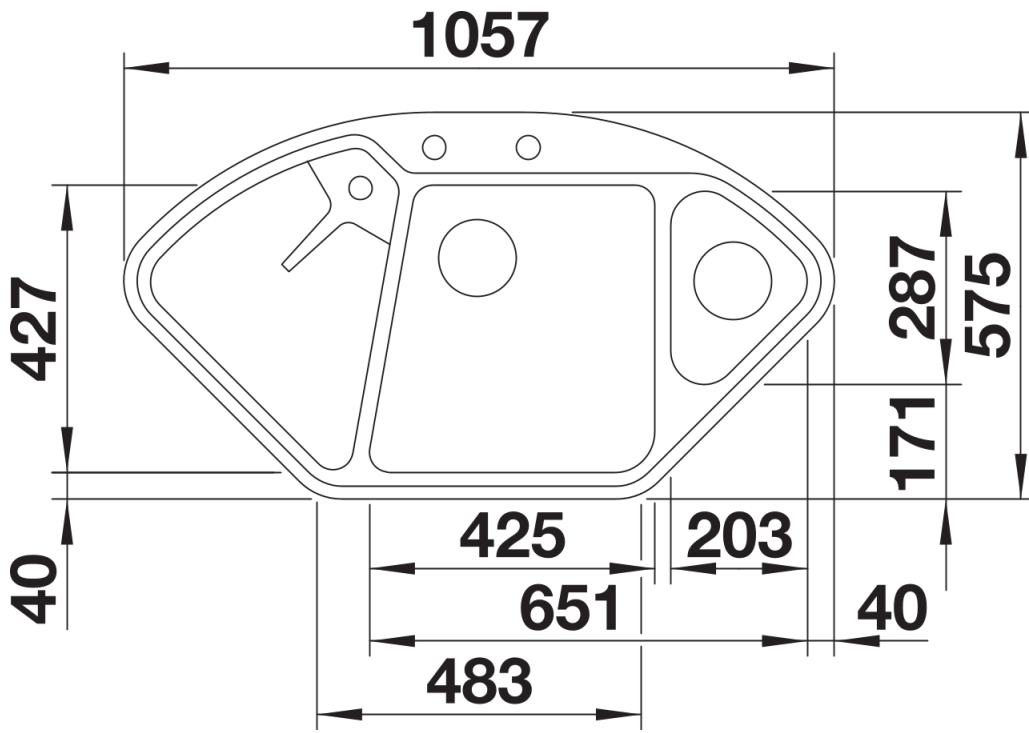

232585 - Multifunctional colander

Details

Top view

Cut-out

Front view

Side view