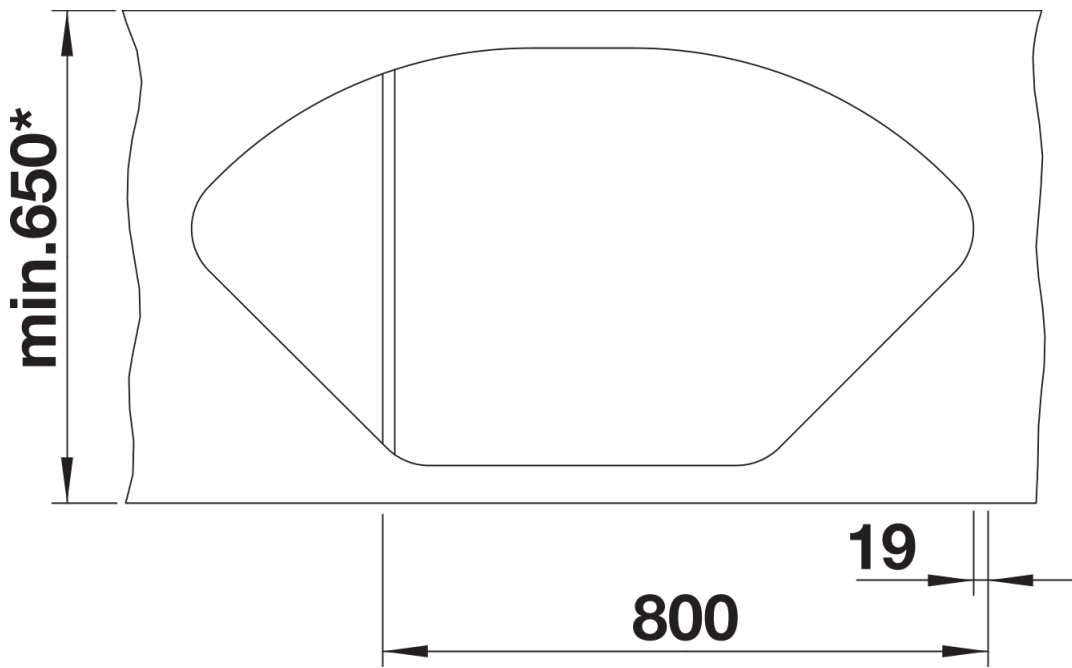

232585 - Multifunctional colander

Details

Top view

Cut-out

Front view

Side view