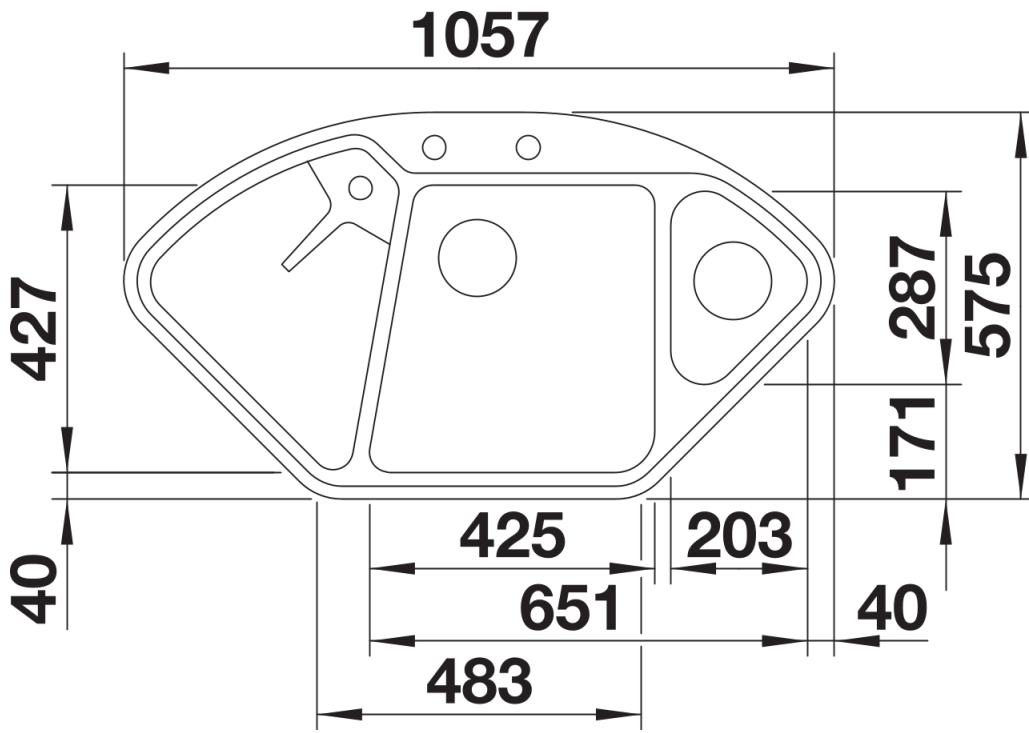

## Scope of supply

---

- multifunctional stainless steel colander
- waste kit with space-saving pipe
- 2 x 3 ½" InFino basket strainer with drain remote control (rotary switch) for the main bowl

232585 - Multifunctional colander

## Details

---

Top view

Cut-out

Front view

Side view