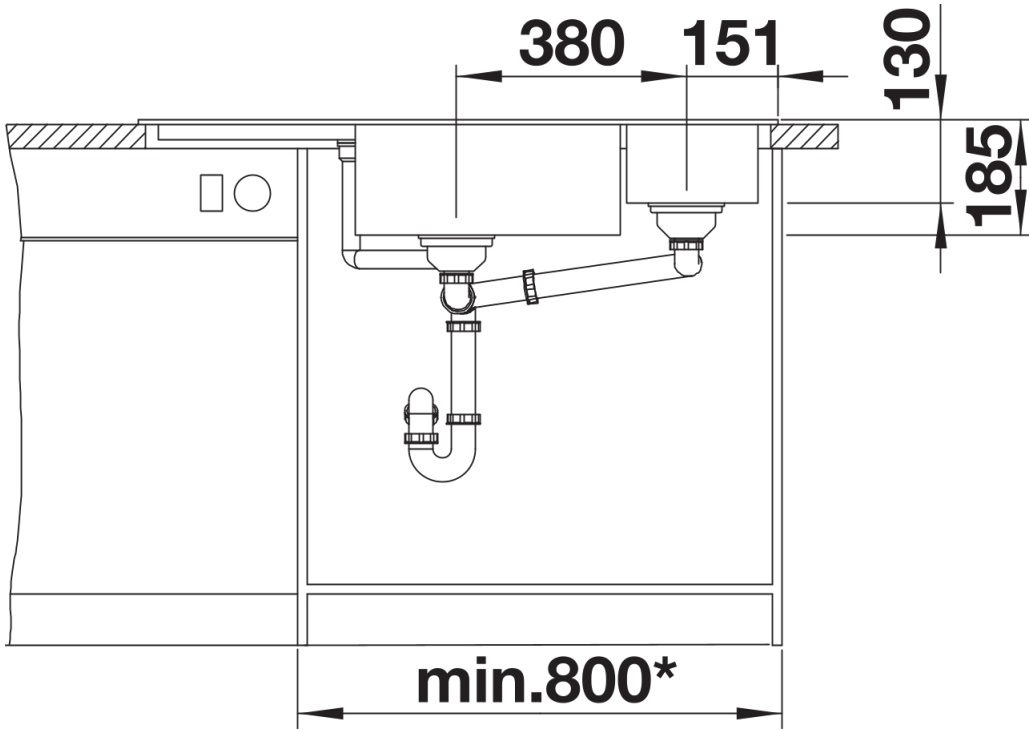

## Scope of supply

---

- multifunctional stainless steel colander
- waste kit with space-saving pipe
- 2 x 3 ½" InFino basket strainer with drain remote control (rotary switch) for the main bowl

232585 - Multifunctional colander

## Details

---

Top view

Cut-out

Front view

Side view