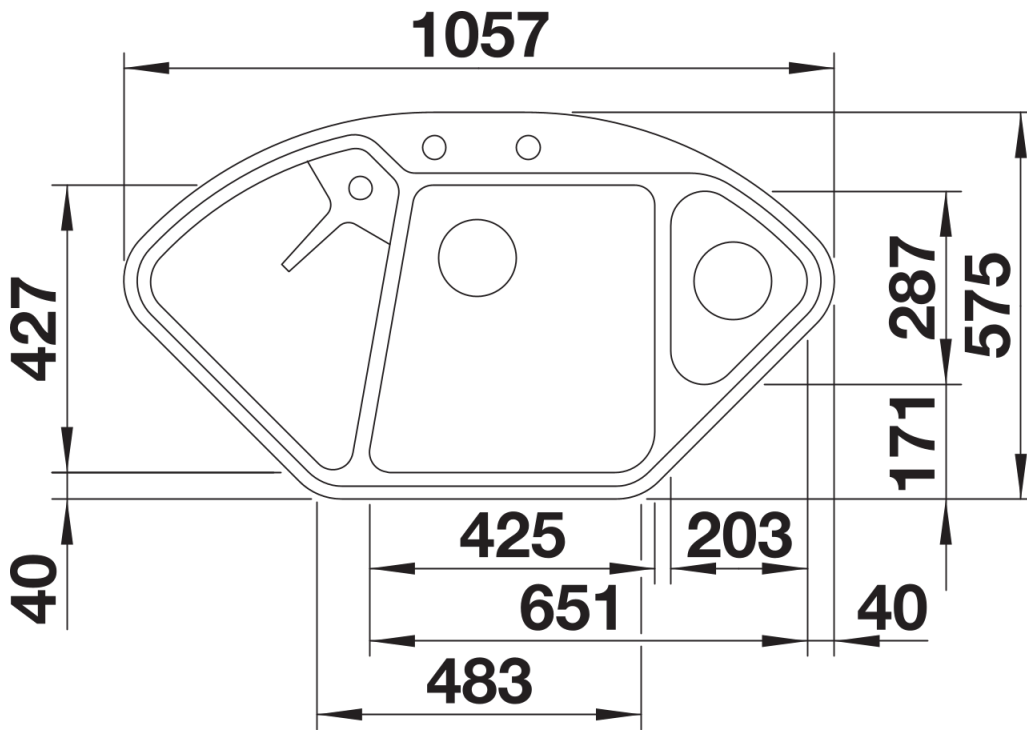

232585 - Multifunctional colander

Details

Top view

Cut-out

Front view

Side view