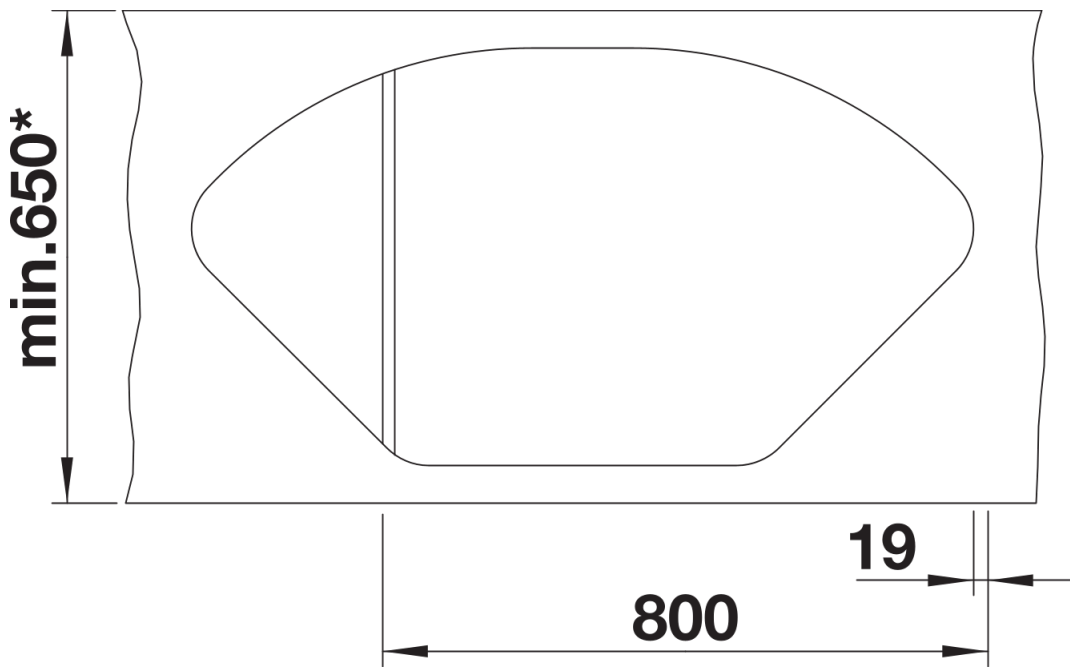

232585 - Multifunctional colander

Details

Top view

Cut-out

Front view

Side view