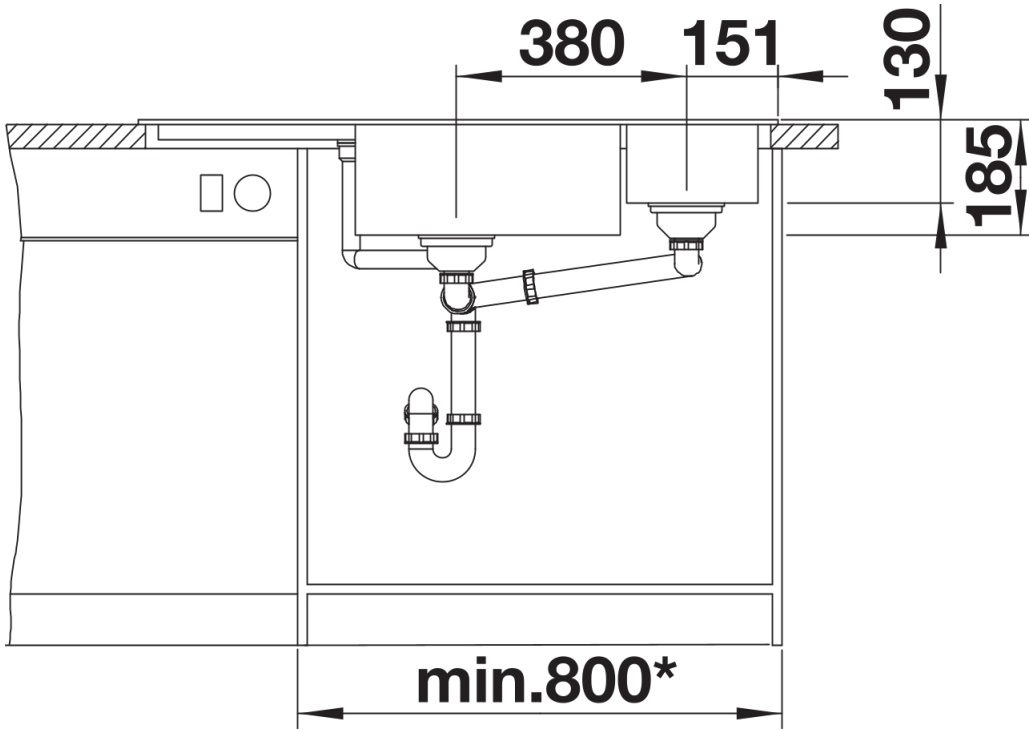

232585 - Multifunctional colander

Details

Top view

Cut-out

Front view

Side view