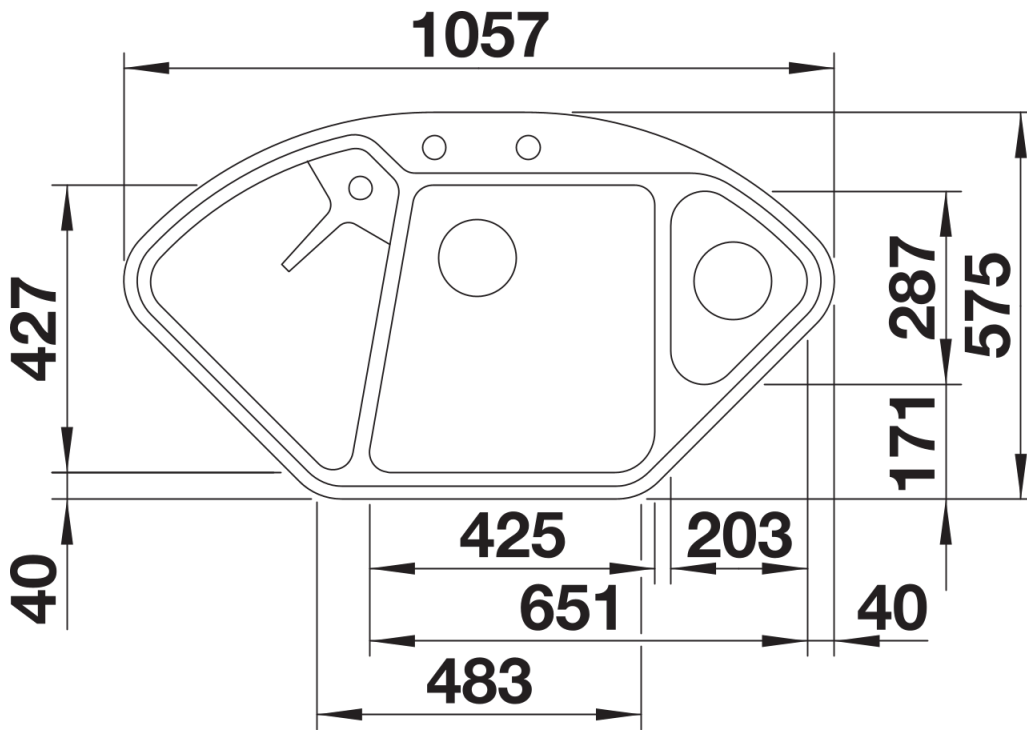

## Scope of supply

---

- multifunctional stainless steel colander
- waste kit with space-saving pipe
- 2 x 3 ½" InFino basket strainer with drain remote control (rotary switch) for the main bowl

232585 - Multifunctional colander

## Details

---

Top view

Cut-out

Front view

Side view