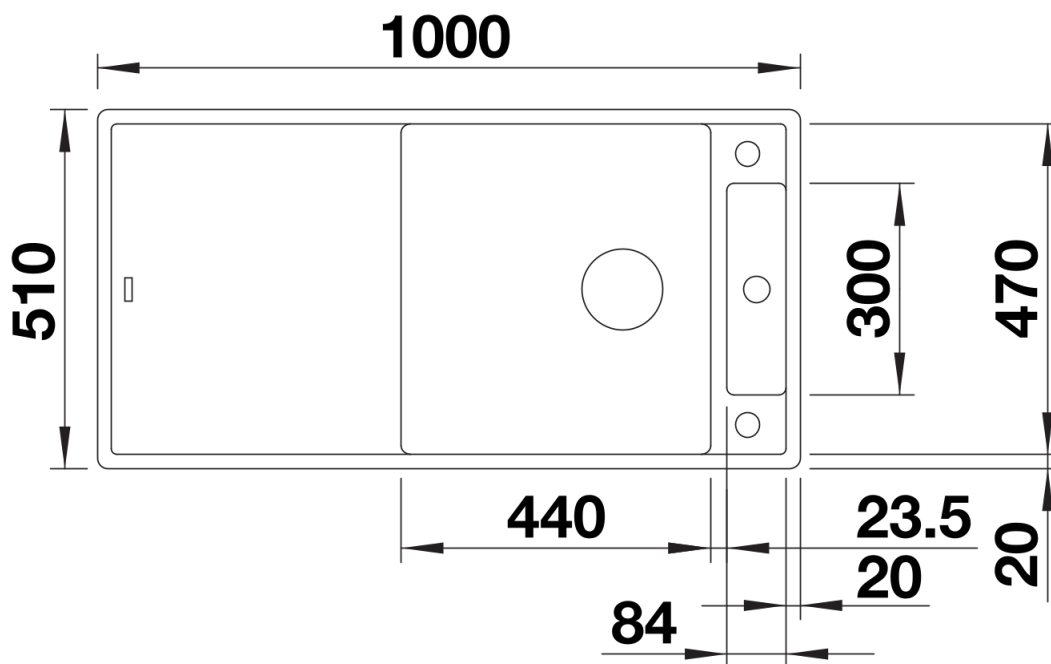

Colours

SILGRANIT black

Available colours:

- black
- anthracite
- rock grey
- volcano grey
- white
- soft white
- tartufo
- coffee

Scope of supply

- movable safety glass cutting board
- waste kit with space-saving pipe
- 3 ½" InFino basket strainer with drain remote control (rotary switch)

234045 - Glass cutting board white

Details

Top view

Cut-out

Front view

Side view