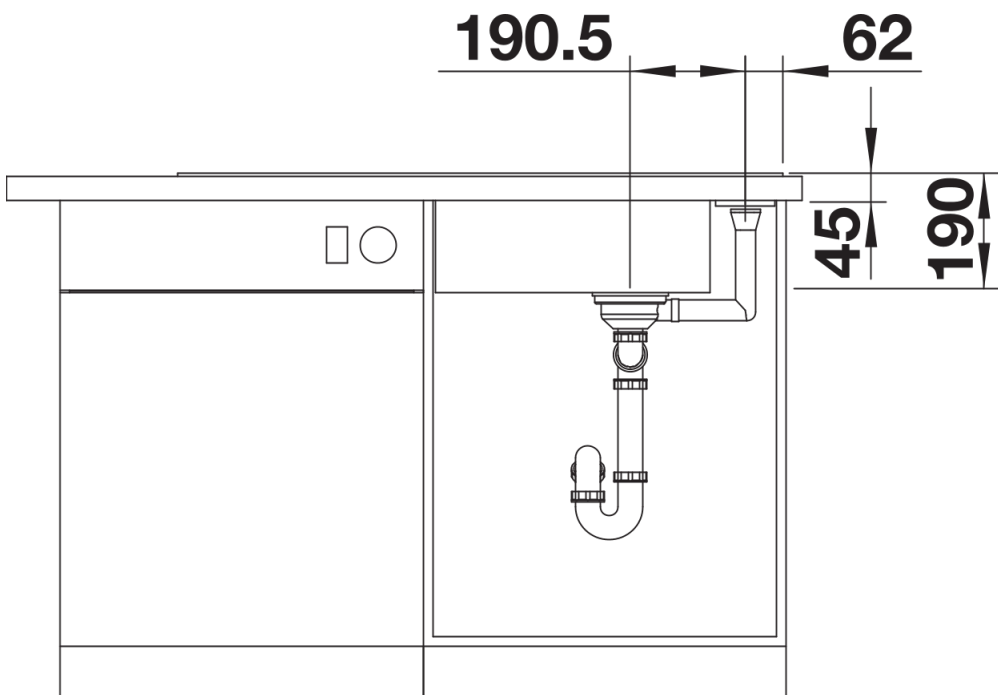

234045 - Glass cutting board white

Details

Top view

Cut-out

Front view

Side view