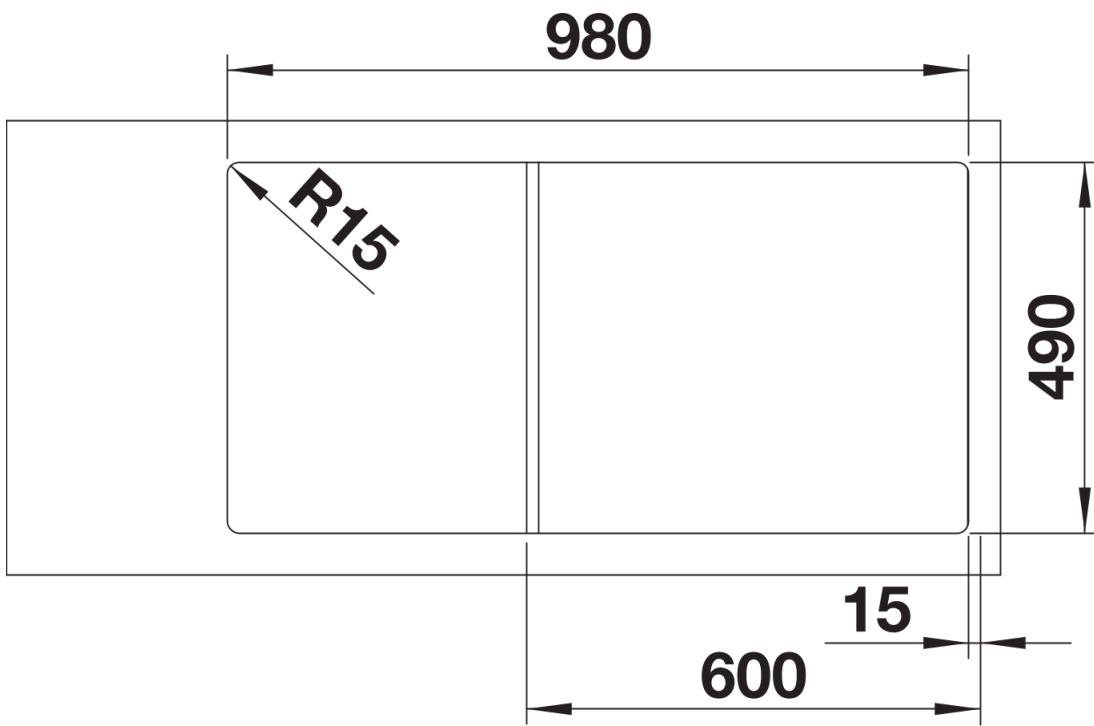

234045 - Glass cutting board white

Details

Top view

Cut-out

Front view

Side view