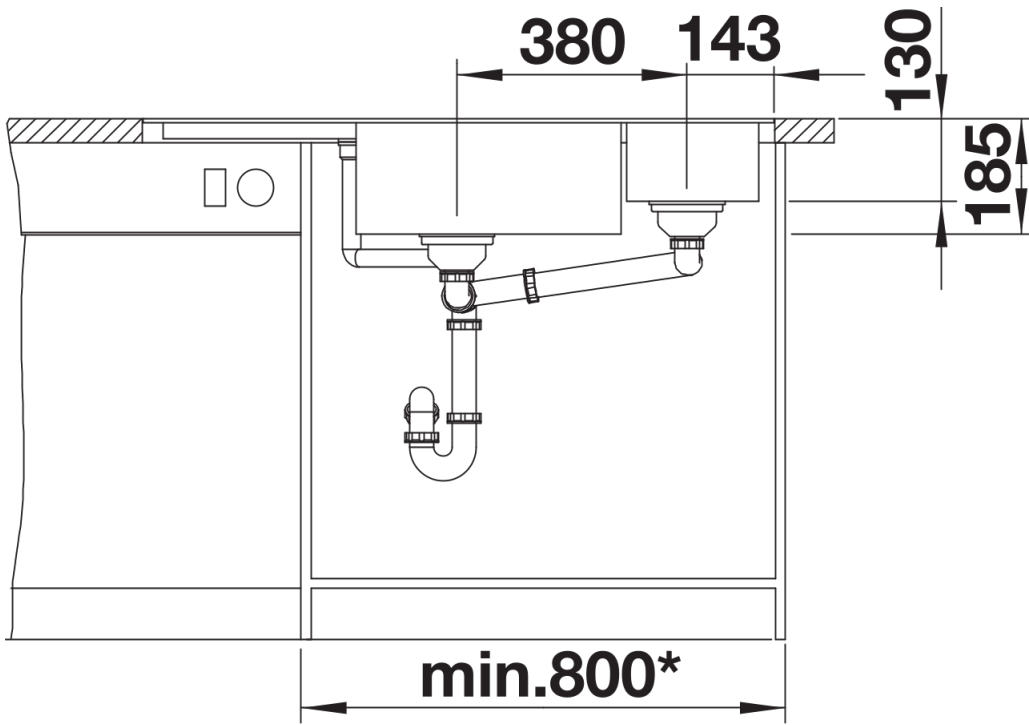

## Scope of supply

---

- multifunctional stainless steel colander
- waste kit with space-saving pipe
- 2 x 3 ½" InFino basket strainer with drain remote control (rotary switch) for the main bowl

232585 - Multifunctional colander

## Details

---

Top view

Cut-out

Front view

Side view