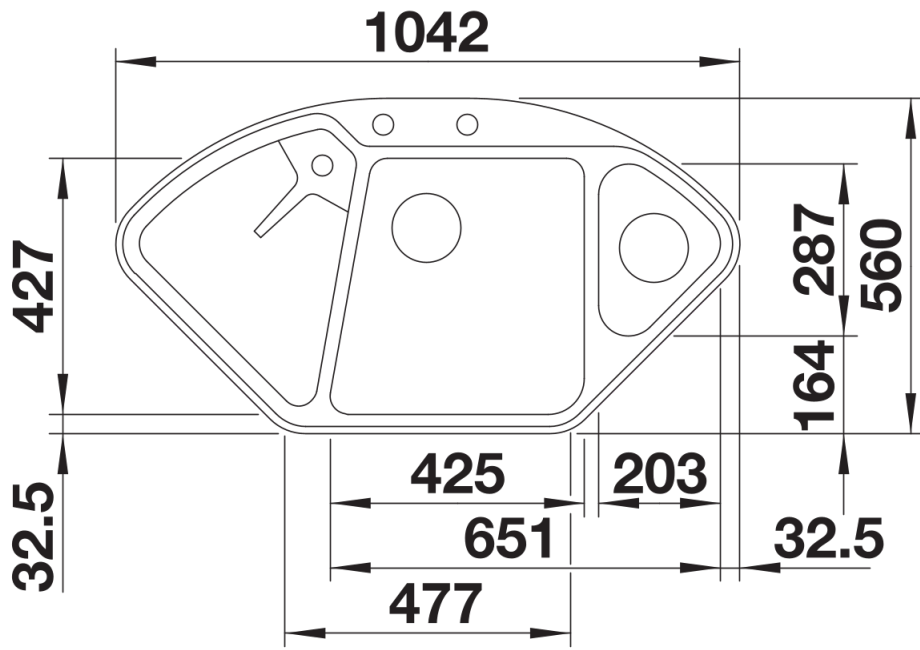

## Scope of supply

---

- multifunctional stainless steel colander
- waste kit with space-saving pipe
- 2 x 3 ½" InFino basket strainer with drain remote control (rotary switch) for the main bowl

232585 - Multifunctional colander

## Details

---

Top view

Cut-out

Front view

Side view