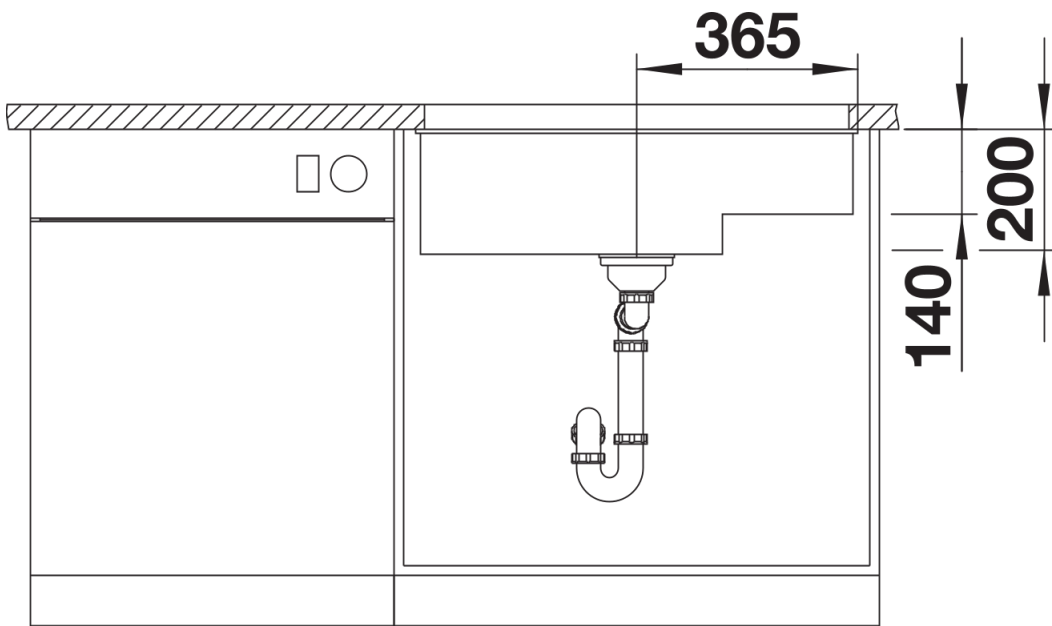

Product information sheet SUBLINE 700-U Level

Item no. 523538

Benefits

- Undermount bowl for discerning demands on design
- Timelessly elegant, contoured bowl design
- Entire system for a wide variety of plans featuring large and small bowls
- High-quality features with covered C-overflow and InFino drain system – elegantly integrated and easy-care
- Optional versatile accessories are available

Colours

Available colours:

black
anthracite
rock grey
volcano grey
white
soft white
tartufo
coffee

SILGRANIT anthracite

Planning information

- Cut-out radius: 10 mm

Scope of supply

- waste kit with space-saving pipe
- 3 ½" InFino basket strainer
- fixing kit

Details

Top view

Cut-out

Front view

Side view