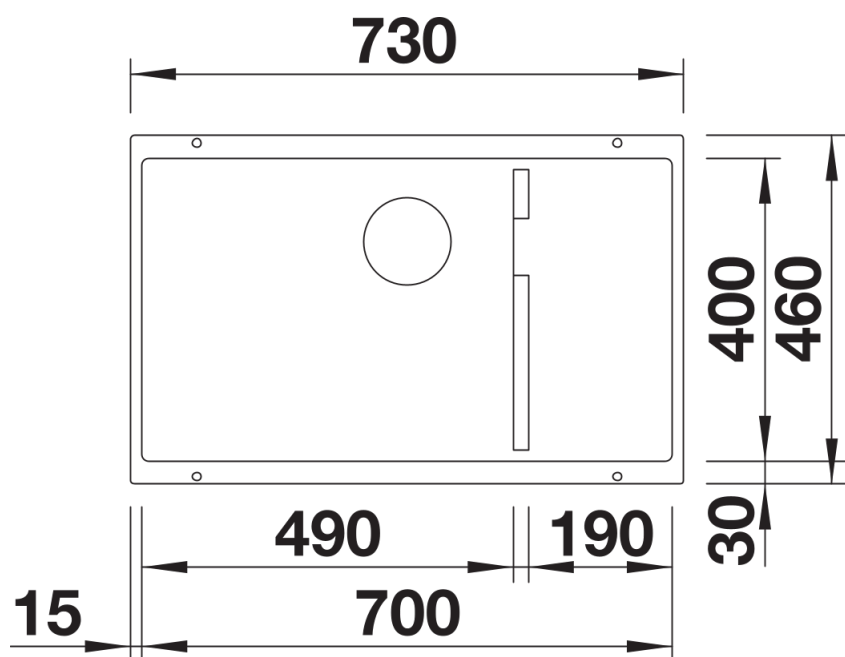

Product information sheet SUBLINE 700-U Level

Item no. 523538

Benefits

- Undermount bowl for discerning demands on design
- Timelessly elegant, contoured bowl design
- Entire system for a wide variety of plans featuring large and small bowls
- High-quality features with covered C-overflow and InFino drain system – elegantly integrated and easy-care
- Optional versatile accessories are available

Colours

Available colours:

black
anthracite
rock grey
volcano grey
white
soft white
tartufo
coffee

SILGRANIT anthracite

Planning information

- Cut-out radius: 10 mm

Scope of supply

- waste kit with space-saving pipe
- 3 ½" InFino basket strainer
- fixing kit

Details

Top view

Cut-out

Front view

Side view