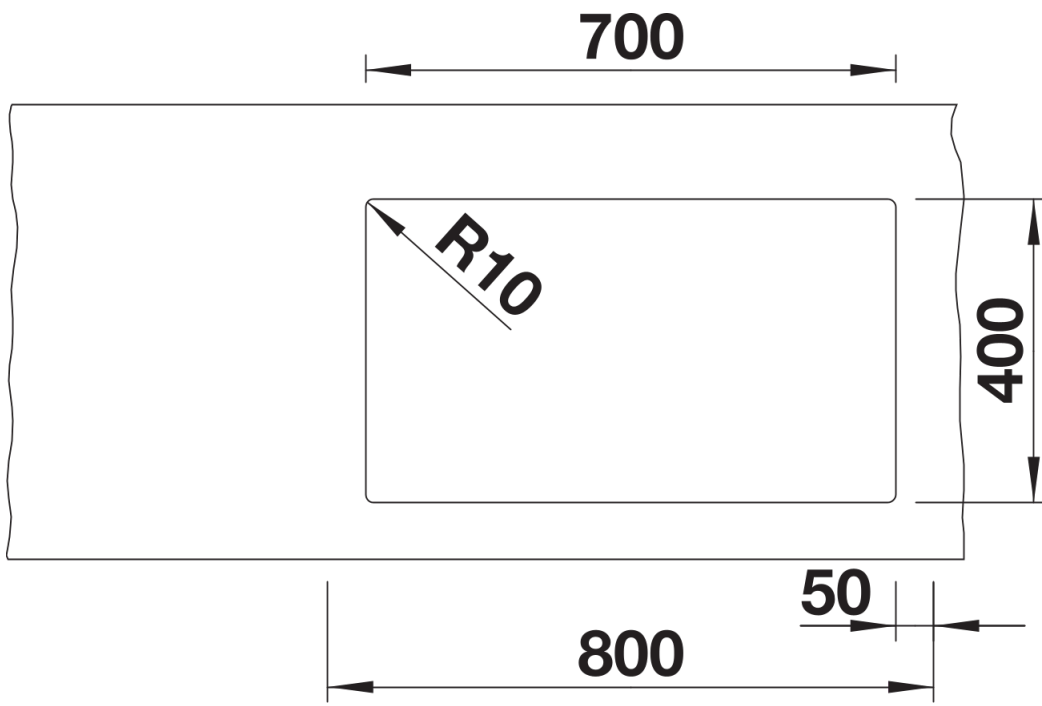

Product information sheet SUBLINE 700-U Level

Item no. 523538

Benefits

- Undermount bowl for discerning demands on design
- Timelessly elegant, contoured bowl design
- Entire system for a wide variety of plans featuring large and small bowls
- High-quality features with covered C-overflow and InFino drain system – elegantly integrated and easy-care
- Optional versatile accessories are available

Colours

Available colours:

black
anthracite
rock grey
volcano grey
white
soft white
tartufo
coffee

SILGRANIT anthracite

Planning information

- Cut-out radius: 10 mm

Scope of supply

- waste kit with space-saving pipe
- 3 ½" InFino basket strainer
- fixing kit

Details

Top view

Cut-out

Front view

Side view