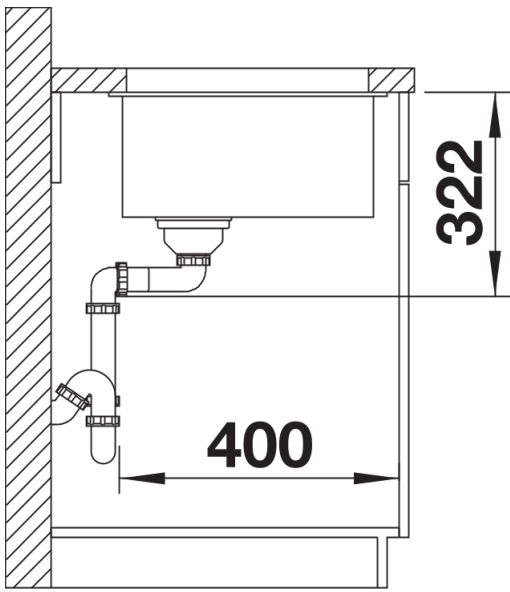

Colours

Available colours:

black
anthracite
rock grey
volcano grey
white
soft white
tartufo
coffee

SILGRANIT anthracite

Planning information

- Cut-out radius: 10 mm

Scope of supply

- waste kit with space-saving pipe
- 3 ½" InFino basket strainer
- fixing kit

Details

Top view

Cut-out

Front view

Side view