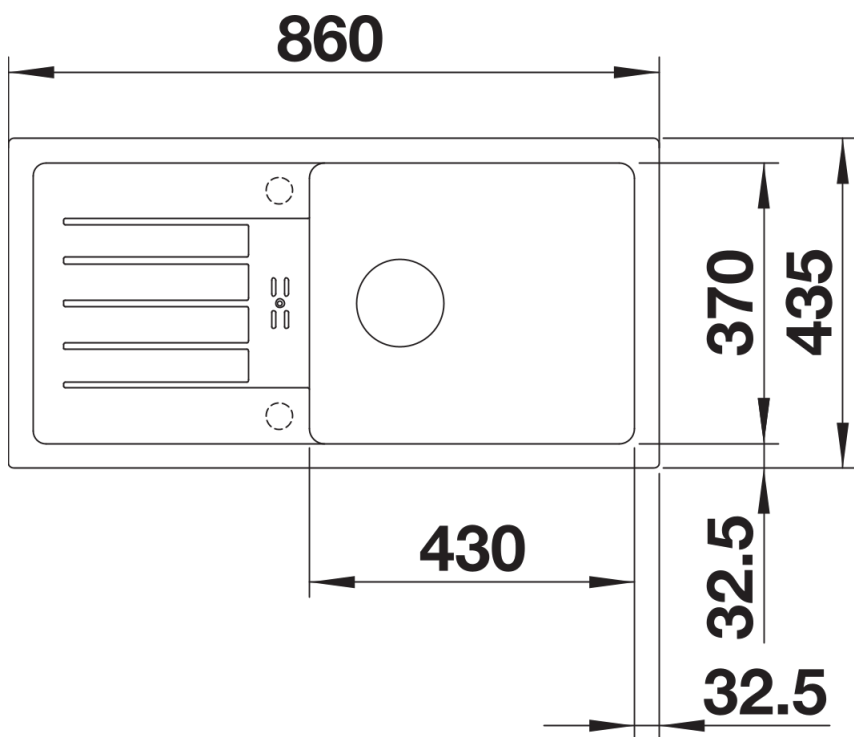

Product information sheet FAVUM XL 6 S

Item no. 526082

Benefits

- Timeless, functional design with a clear linearity
- Large bowl and large drainer with a harmoniously integrated overflow
- Tight bowl radii for extended filling volume
- Large sink with small space requirement of 86 x 43.5 cm
- Can be installed reversibly

Colours

Available colours:

- black
- anthracite
- volcano grey
- alu metallic
- white
- soft white
- coffee

SILGRANIT black

Scope of supply

- waste kit with space-saving pipe
- 3 1/2" basket strainer

Details

Top view

Cut-out

Front view

Side view