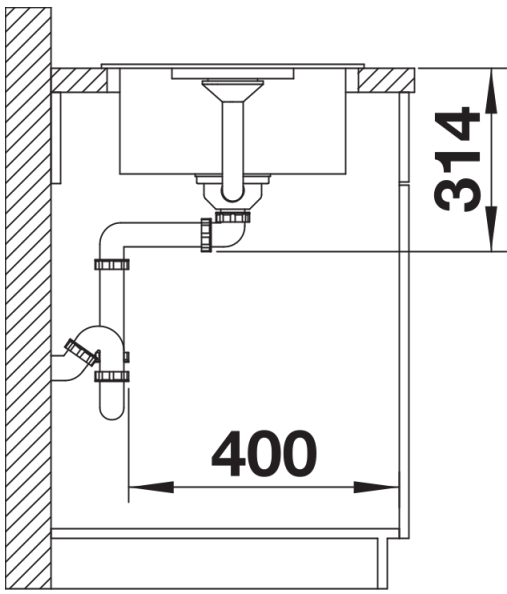

Product information sheet FAVUM XL 6 S

Item no. 526082

Benefits

- Timeless, functional design with a clear linearity
- Large bowl and large drainer with a harmoniously integrated overflow
- Tight bowl radii for extended filling volume
- Large sink with small space requirement of 86 x 43.5 cm
- Can be installed reversibly

Colours

Available colours:

- black
- anthracite
- volcano grey
- alu metallic
- white
- soft white
- coffee

SILGRANIT black

Scope of supply

- waste kit with space-saving pipe
- 3 1/2" basket strainer

Details

Top view

Cut-out

Front view

Side view