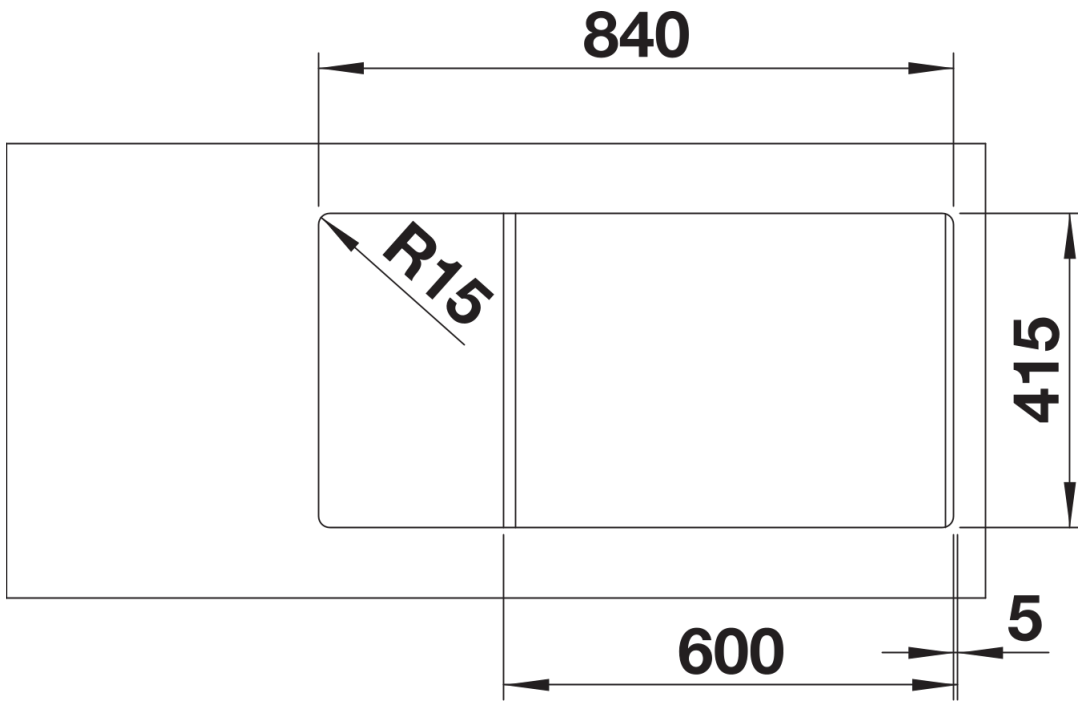

Product information sheet FAVUM XL 6 S

Item no. 526082

Benefits

- Timeless, functional design with a clear linearity
- Large bowl and large drainer with a harmoniously integrated overflow
- Tight bowl radii for extended filling volume
- Large sink with small space requirement of 86 x 43.5 cm
- Can be installed reversibly

Colours

Available colours:

- black
- anthracite
- volcano grey
- alu metallic
- white
- soft white
- coffee

SILGRANIT black

Scope of supply

- waste kit with space-saving pipe
- 3 1/2" basket strainer

Details

Top view

Cut-out

Front view

Side view