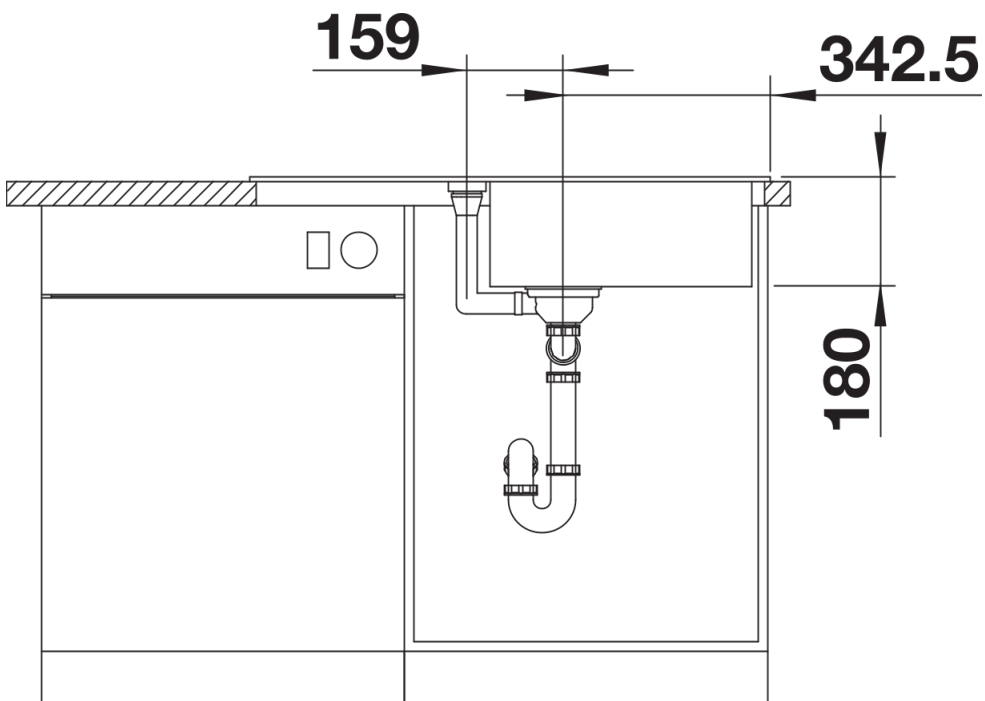

Product information sheet FAVUM XL 6 S

Item no. 526082

Benefits

- Timeless, functional design with a clear linearity
- Large bowl and large drainer with a harmoniously integrated overflow
- Tight bowl radii for extended filling volume
- Large sink with small space requirement of 86 x 43.5 cm
- Can be installed reversibly

Colours

Available colours:

- black
- anthracite
- volcano grey
- alu metallic
- white
- soft white
- coffee

SILGRANIT black

Scope of supply

- waste kit with space-saving pipe
- 3 1/2" basket strainer

Details

Top view

Cut-out

Front view

Side view