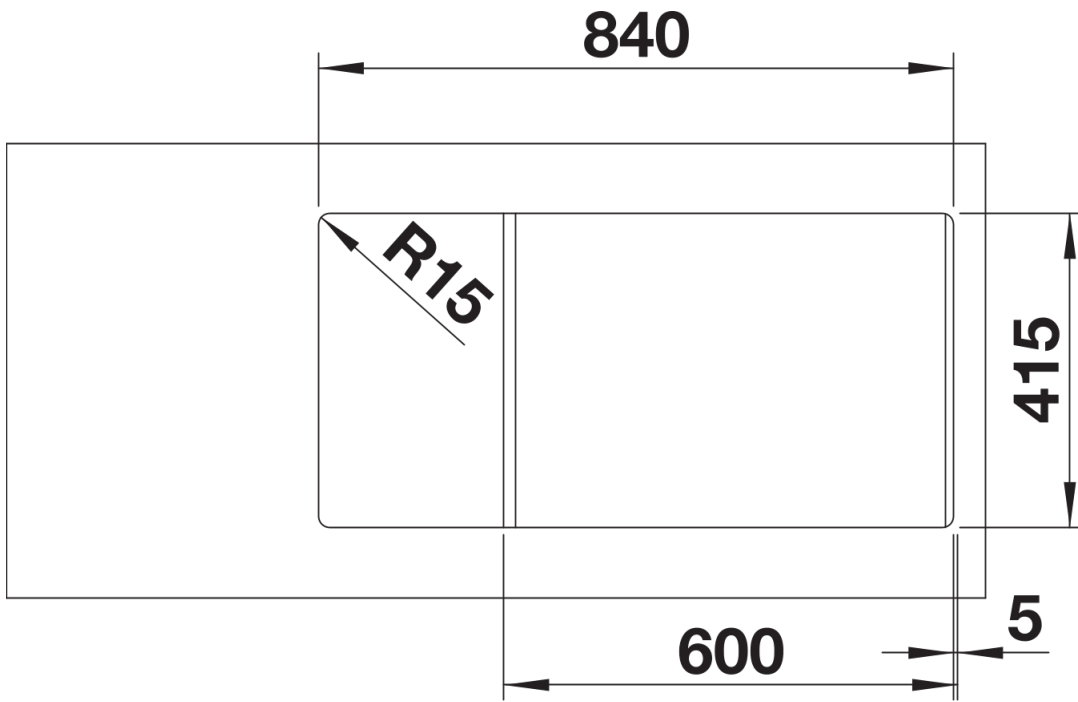

Product information sheet FAVUM XL 6 S

Item no. 524233

Benefits

- Timeless, functional design with a clear linearity
- Large bowl and large drainer with a harmoniously integrated overflow
- Tight bowl radii for extended filling volume
- Large sink with small space requirement of 86 x 43.5 cm
- Can be installed reversibly

Colours

Available colours:

black
anthracite
volcano grey
white
soft white
coffee

SILGRANIT anthracite

Scope of supply

- waste kit with space-saving pipe
- 3 1/2" basket strainer

Details

Top view

Cut-out

Front view

Side view