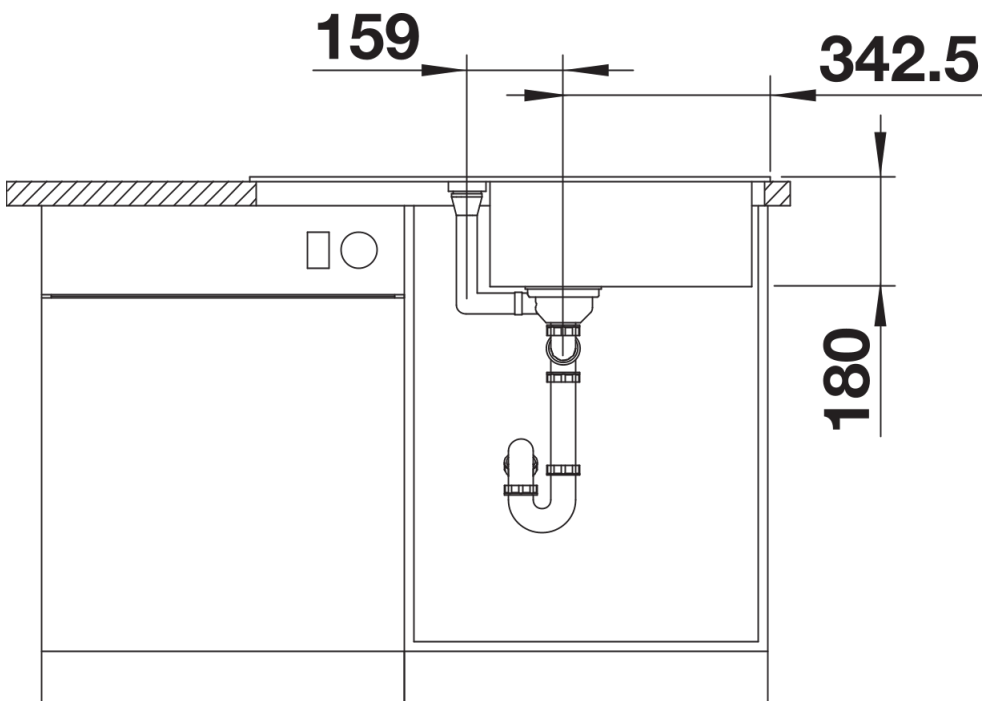

Product information sheet FAVUM XL 6 S

Item no. 524233

Benefits

- Timeless, functional design with a clear linearity
- Large bowl and large drainer with a harmoniously integrated overflow
- Tight bowl radii for extended filling volume
- Large sink with small space requirement of 86 x 43.5 cm
- Can be installed reversibly

Colours

Available colours:

black
anthracite
volcano grey
white
soft white
coffee

SILGRANIT anthracite

Scope of supply

- waste kit with space-saving pipe
- 3 1/2" basket strainer

Details

Top view

Cut-out

Front view

Side view