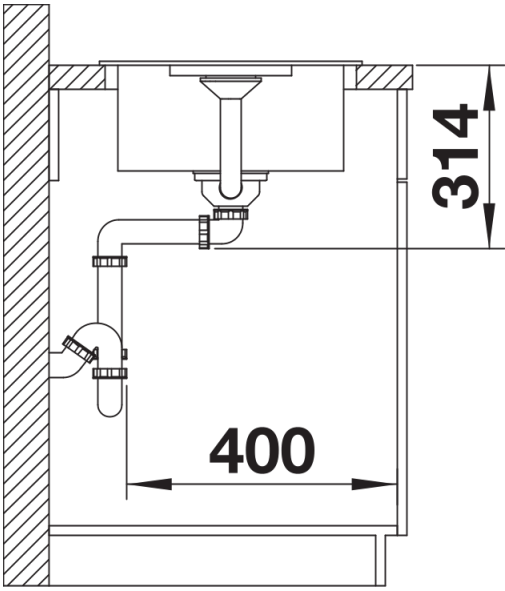

Product information sheet FAVUM XL 6 S

Item no. 524233

Benefits

- Timeless, functional design with a clear linearity
- Large bowl and large drainer with a harmoniously integrated overflow
- Tight bowl radii for extended filling volume
- Large sink with small space requirement of 86 x 43.5 cm
- Can be installed reversibly

Colours

Available colours:

black
anthracite
volcano grey
white
soft white
coffee

SILGRANIT anthracite

Scope of supply

- waste kit with space-saving pipe
- 3 1/2" basket strainer

Details

Top view

Cut-out

Front view

Side view