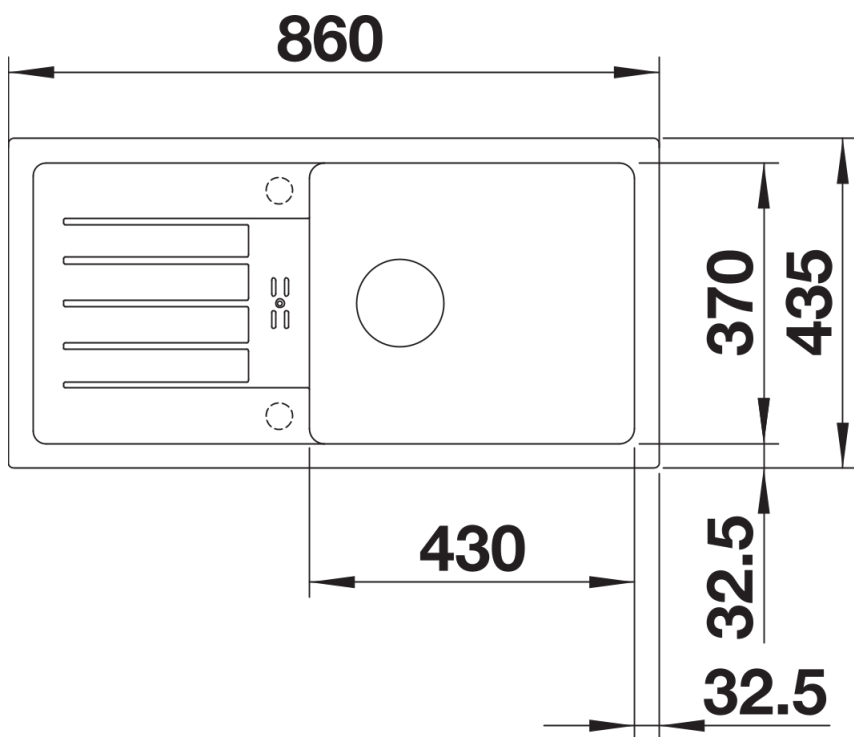

Product information sheet FAVUM XL 6 S

Item no. 524233

Benefits

- Timeless, functional design with a clear linearity
- Large bowl and large drainer with a harmoniously integrated overflow
- Tight bowl radii for extended filling volume
- Large sink with small space requirement of 86 x 43.5 cm
- Can be installed reversibly

Colours

Available colours:

black
anthracite
volcano grey
white
soft white
coffee

SILGRANIT anthracite

Scope of supply

- waste kit with space-saving pipe
- 3 1/2" basket strainer

Details

Top view

Cut-out

Front view

Side view