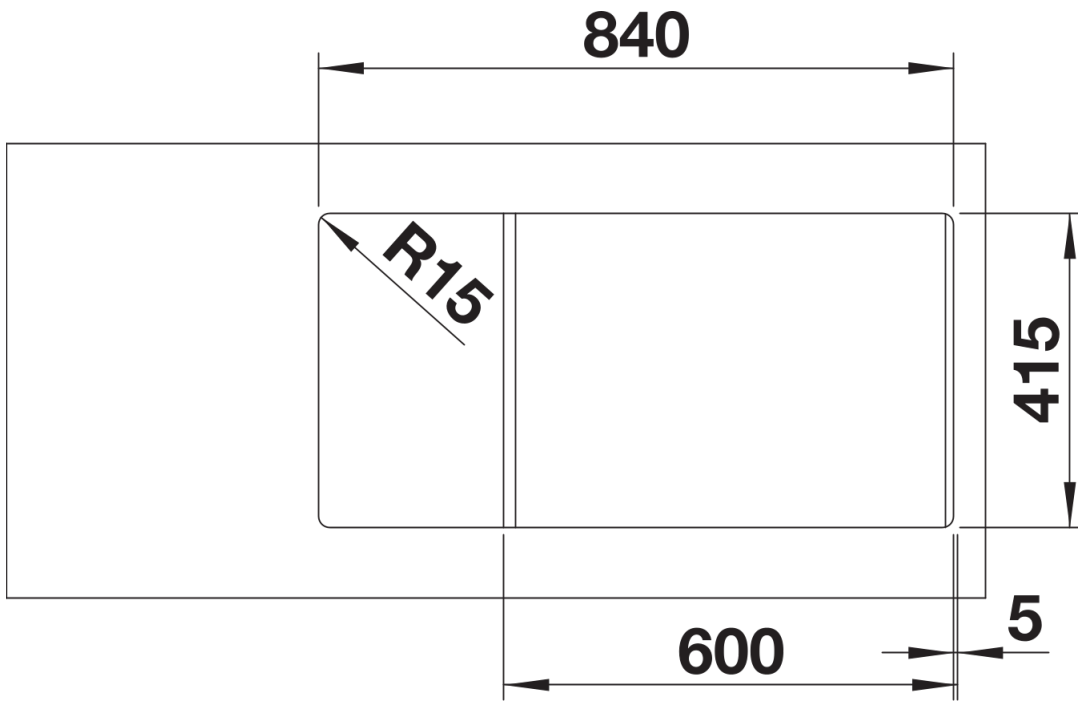

### Benefits

---

- Timeless, functional design with a clear linearity
- Large bowl and large drainer with a harmoniously integrated overflow
- Tight bowl radii for extended filling volume
- Large sink with small space requirement of 86 x 43.5 cm
- Can be installed reversibly

## Scope of supply

---

- waste kit with space-saving pipe
- 3 1/2" basket strainer

## Details

---

Top view

Cut-out

Front view

Side view