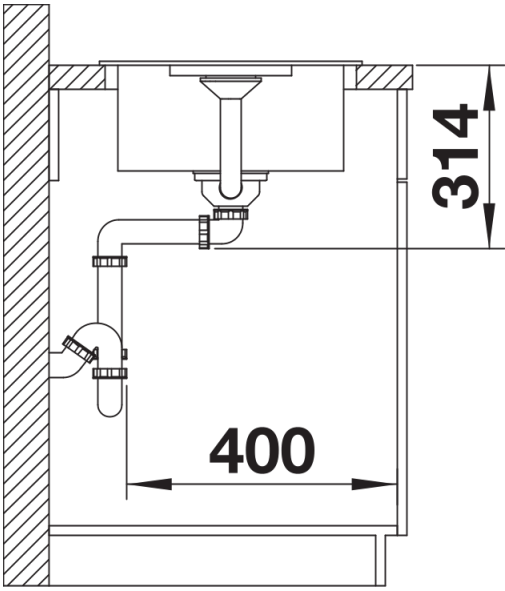

## Scope of supply

---

- waste kit with space-saving pipe
- 3 1/2" basket strainer

## Details

---

Top view

Cut-out

Front view

Side view