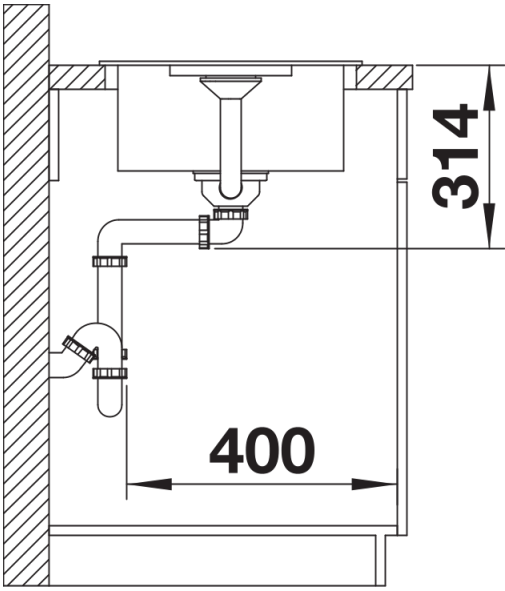

Product information sheet FAVUM XL 6 S

Item no. 526082

Benefits

- Timeless, functional design with a clear linearity
- Large bowl and large drainer with a harmoniously integrated overflow
- Tight bowl radii for extended filling volume
- Large sink with small space requirement of 86 x 43.5 cm
- Can be installed reversibly

Colours

Available colours:

black
anthracite
volcano grey
white
soft white
coffee

SILGRANIT black

Scope of supply

- waste kit with space-saving pipe
- 3 1/2" basket strainer

Details

Top view

Cut-out

Front view

Side view