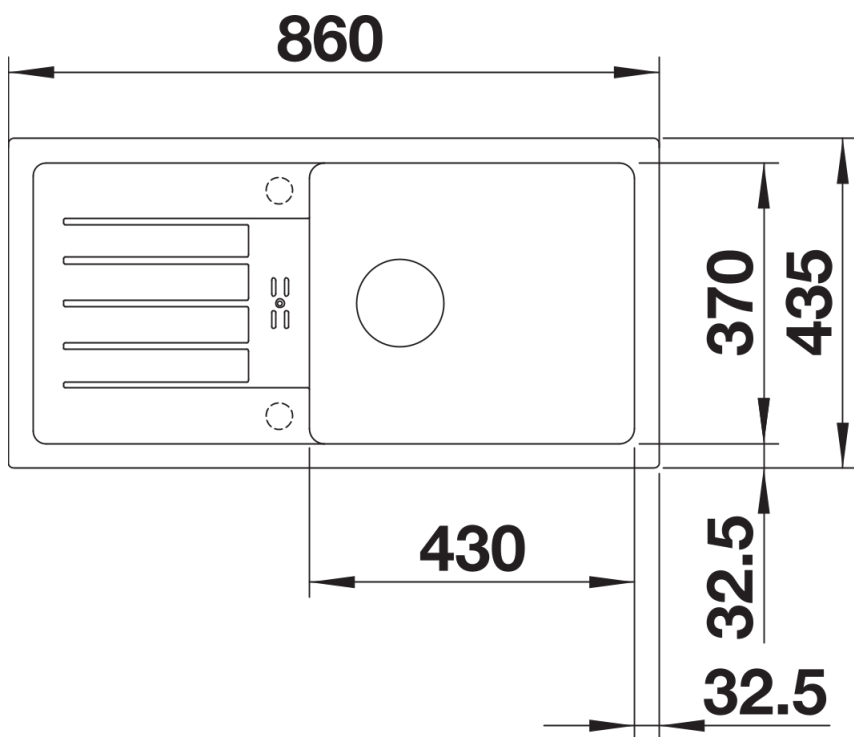

Product information sheet FAVUM XL 6 S

Item no. 526082

Benefits

- Timeless, functional design with a clear linearity
- Large bowl and large drainer with a harmoniously integrated overflow
- Tight bowl radii for extended filling volume
- Large sink with small space requirement of 86 x 43.5 cm
- Can be installed reversibly

Colours

Available colours:

black
anthracite
volcano grey
white
soft white
coffee

SILGRANIT black

Scope of supply

- waste kit with space-saving pipe
- 3 1/2" basket strainer

Details

Top view

Cut-out

Front view

Side view