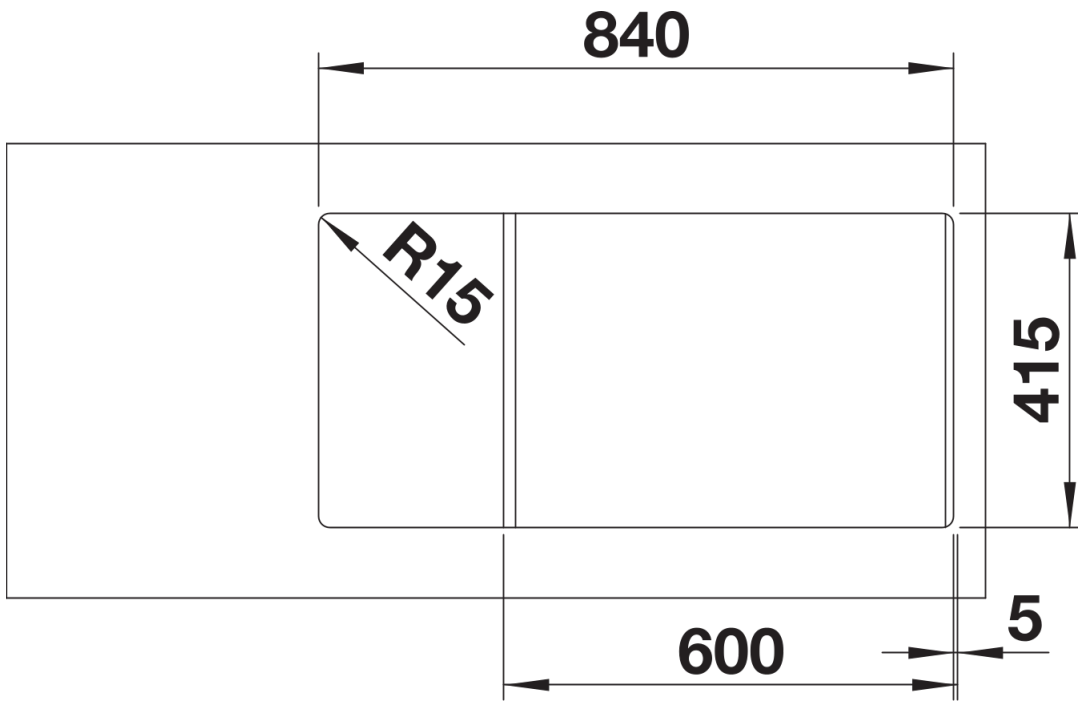

Product information sheet FAVUM XL 6 S

Item no. 526082

Benefits

- Timeless, functional design with a clear linearity
- Large bowl and large drainer with a harmoniously integrated overflow
- Tight bowl radii for extended filling volume
- Large sink with small space requirement of 86 x 43.5 cm
- Can be installed reversibly

Colours

Available colours:

black
anthracite
volcano grey
white
soft white
coffee

SILGRANIT black

Scope of supply

- waste kit with space-saving pipe
- 3 1/2" basket strainer

Details

Top view

Cut-out

Front view

Side view