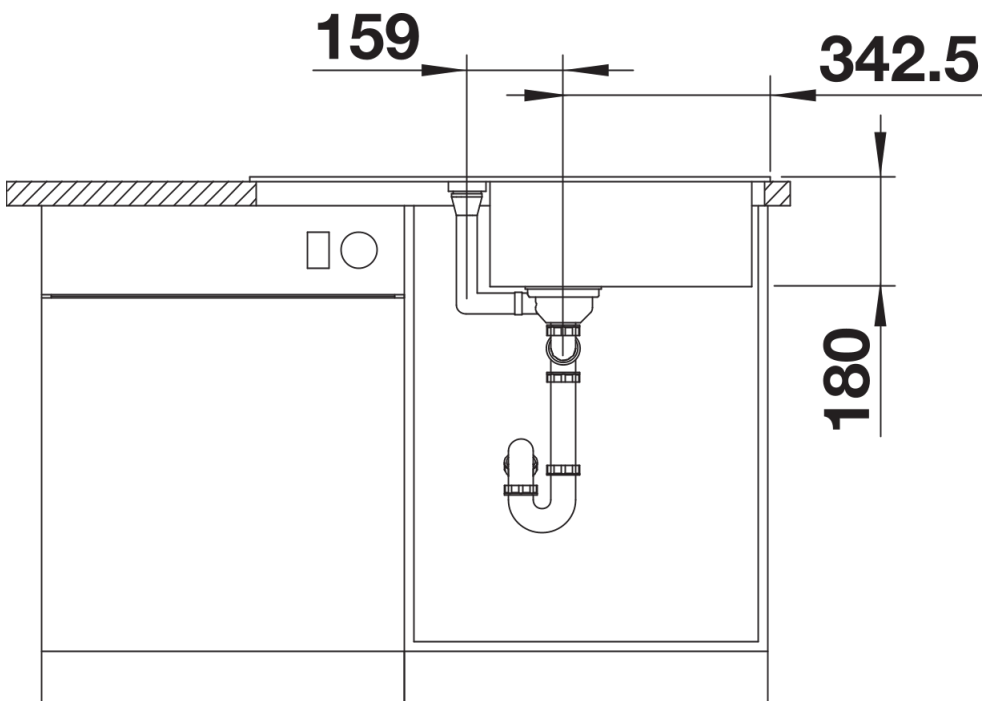

Product information sheet FAVUM XL 6 S

Item no. 526082

Benefits

- Timeless, functional design with a clear linearity
- Large bowl and large drainer with a harmoniously integrated overflow
- Tight bowl radii for extended filling volume
- Large sink with small space requirement of 86 x 43.5 cm
- Can be installed reversibly

Colours

Available colours:

black
anthracite
volcano grey
white
soft white
coffee

SILGRANIT black

Scope of supply

- waste kit with space-saving pipe
- 3 1/2" basket strainer

Details

Top view

Cut-out

Front view

Side view