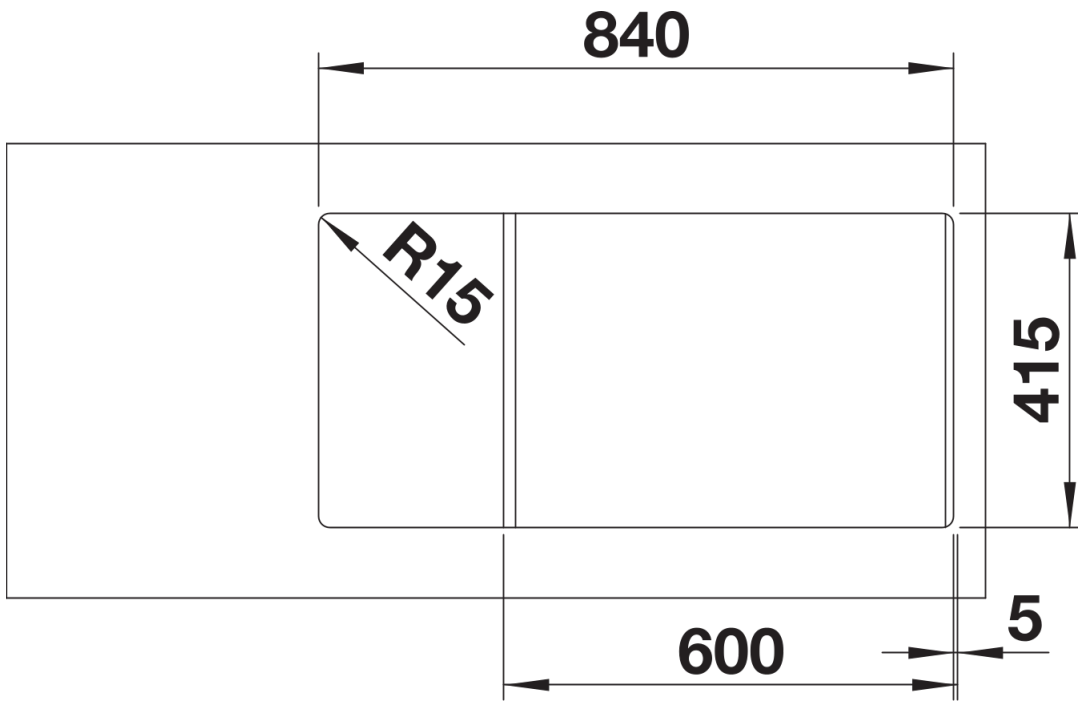

Product information sheet FAVUM XL 6 S

Item no. 527084

Benefits

- Timeless, functional design with a clear linearity
- Large bowl and large drainer with a harmoniously integrated overflow
- Tight bowl radii for extended filling volume
- Large sink with small space requirement of 86 x 43.5 cm
- Can be installed reversibly

Colours

Available colours:

- black
- anthracite
- volcano grey
- white
- soft white
- coffee

SILGRANIT soft white

Scope of supply

- waste kit with space-saving pipe
- 3 1/2" basket strainer

Details

Top view

Cut-out

Front view

Side view