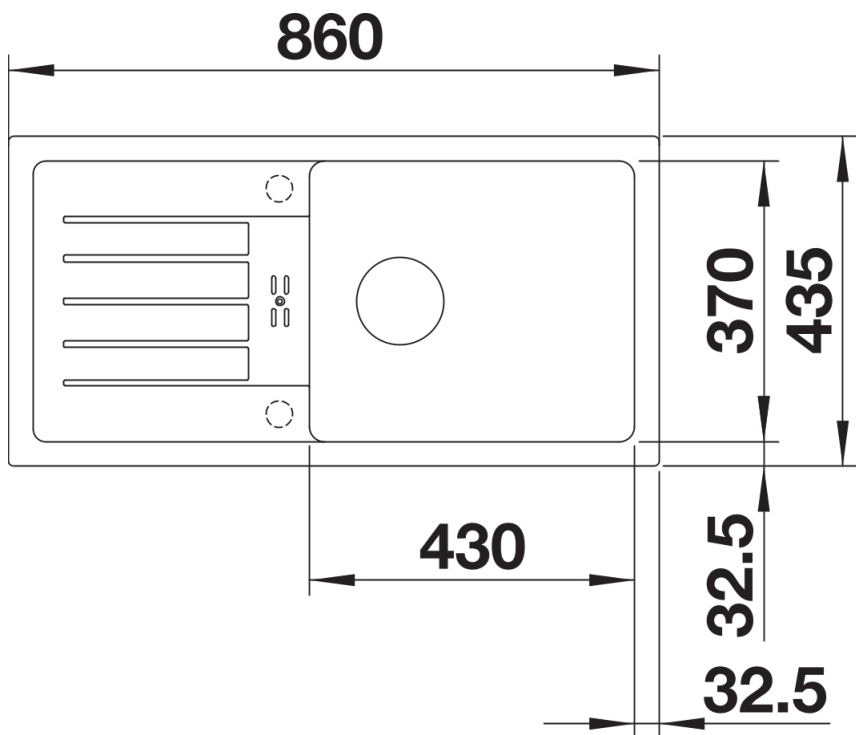

Product information sheet FAVUM XL 6 S

Item no. 527084

Benefits

- Timeless, functional design with a clear linearity
- Large bowl and large drainer with a harmoniously integrated overflow
- Tight bowl radii for extended filling volume
- Large sink with small space requirement of 86 x 43.5 cm
- Can be installed reversibly

Colours

Available colours:

- black
- anthracite
- volcano grey
- white
- soft white
- coffee

SILGRANIT soft white

Scope of supply

- waste kit with space-saving pipe
- 3 1/2" basket strainer

Details

Top view

Cut-out

Front view

Side view