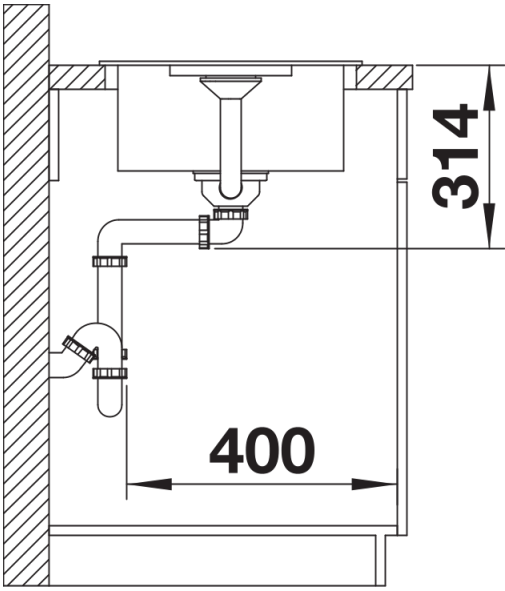

Product information sheet FAVUM XL 6 S

Item no. 527084

Benefits

- Timeless, functional design with a clear linearity
- Large bowl and large drainer with a harmoniously integrated overflow
- Tight bowl radii for extended filling volume
- Large sink with small space requirement of 86 x 43.5 cm
- Can be installed reversibly

Colours

Available colours:

- black
- anthracite
- volcano grey
- white
- soft white
- coffee

SILGRANIT soft white

Scope of supply

- waste kit with space-saving pipe
- 3 1/2" basket strainer

Details

Top view

Cut-out

Front view

Side view