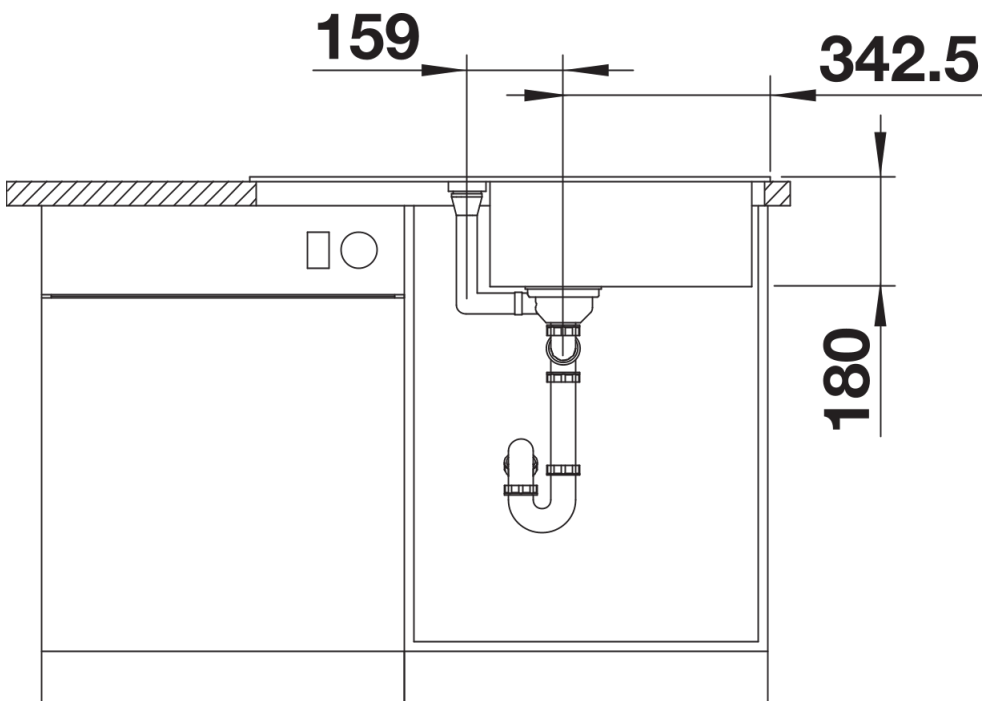

Product information sheet FAVUM XL 6 S

Item no. 527084

Benefits

- Timeless, functional design with a clear linearity
- Large bowl and large drainer with a harmoniously integrated overflow
- Tight bowl radii for extended filling volume
- Large sink with small space requirement of 86 x 43.5 cm
- Can be installed reversibly

Colours

Available colours:

- black
- anthracite
- volcano grey
- white
- soft white
- coffee

SILGRANIT soft white

Scope of supply

- waste kit with space-saving pipe
- 3 1/2" basket strainer

Details

Top view

Cut-out

Front view

Side view