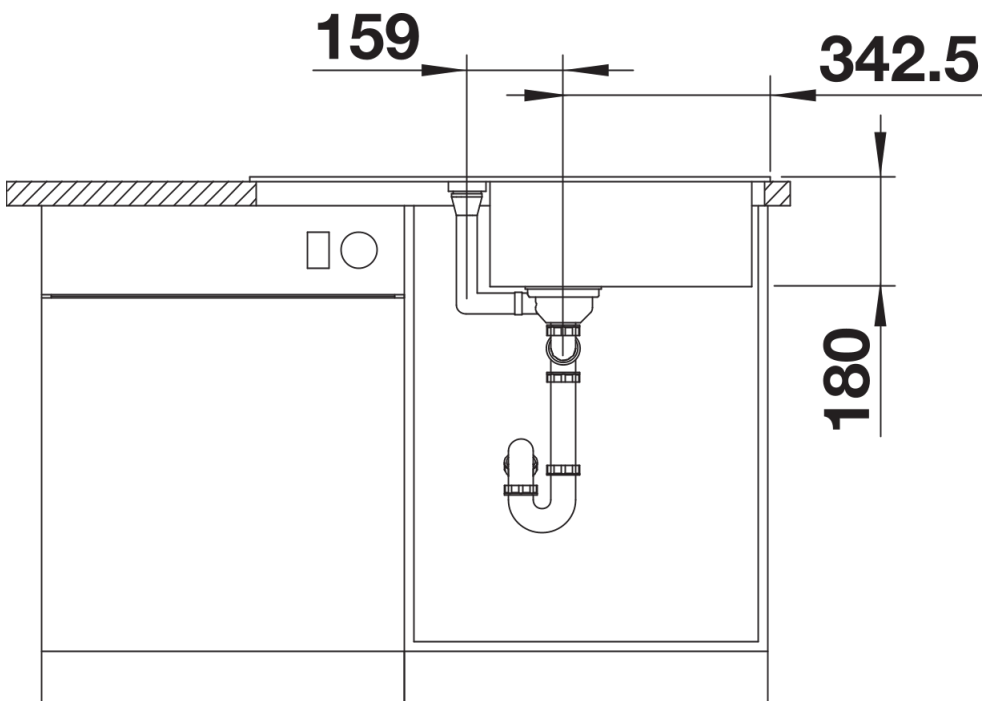

Product information sheet FAVUM XL 6 S

Item no. 527267

Benefits

- Timeless, functional design with a clear linearity
- Large bowl and large drainer with a harmoniously integrated overflow
- Tight bowl radii for extended filling volume
- Large sink with small space requirement of 86 x 43.5 cm
- Can be installed reversibly

Colours

Available colours:

black
anthracite
volcano grey
white
soft white
coffee

SILGRANIT volcano grey

Scope of supply

- waste kit with space-saving pipe
- 3 1/2" basket strainer

Details

Top view

Cut-out

Front view

Side view