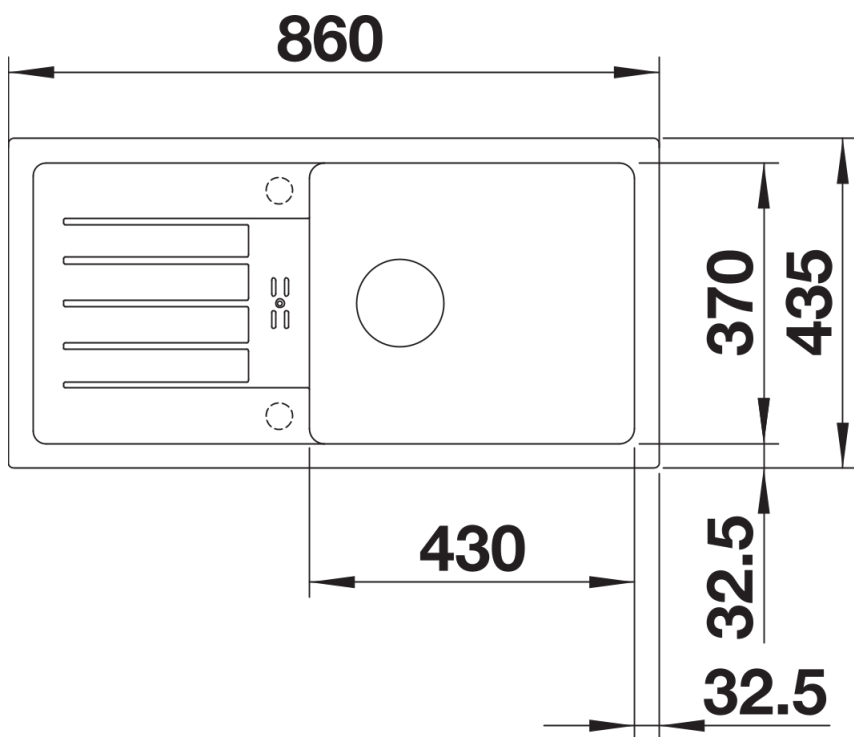

Product information sheet FAVUM XL 6 S

Item no. 527267

Benefits

- Timeless, functional design with a clear linearity
- Large bowl and large drainer with a harmoniously integrated overflow
- Tight bowl radii for extended filling volume
- Large sink with small space requirement of 86 x 43.5 cm
- Can be installed reversibly

Colours

Available colours:

black
anthracite
volcano grey
white
soft white
coffee

SILGRANIT volcano grey

Scope of supply

- waste kit with space-saving pipe
- 3 1/2" basket strainer

Details

Top view

Cut-out

Front view

Side view