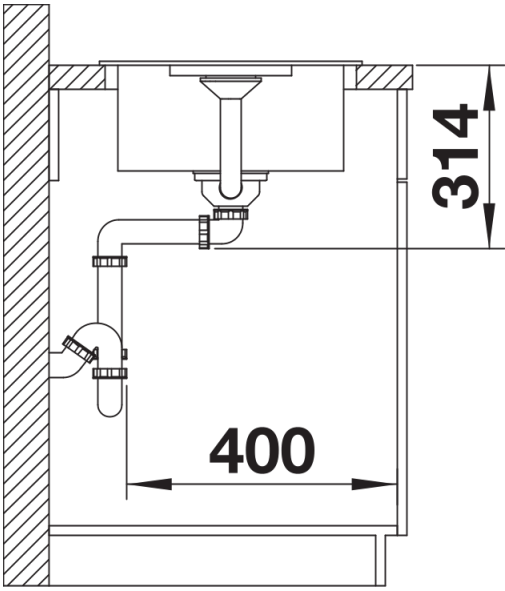

Colours

Available colours:

black
anthracite
volcano grey
white
soft white
coffee

SILGRANIT volcano grey

Scope of supply

- waste kit with space-saving pipe
- 3 1/2" basket strainer

Details

Top view

Cut-out

Front view

Side view