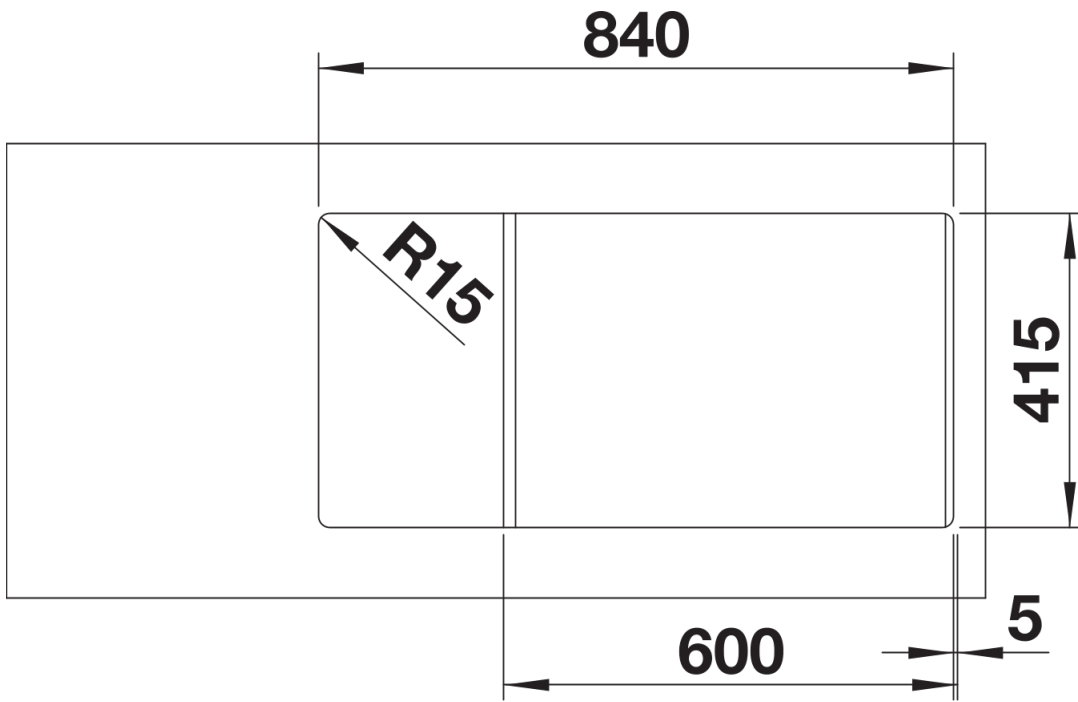

Product information sheet FAVUM XL 6 S

Item no. 527267

Benefits

- Timeless, functional design with a clear linearity
- Large bowl and large drainer with a harmoniously integrated overflow
- Tight bowl radii for extended filling volume
- Large sink with small space requirement of 86 x 43.5 cm
- Can be installed reversibly

Colours

Available colours:

black
anthracite
volcano grey
white
soft white
coffee

SILGRANIT volcano grey

Scope of supply

- waste kit with space-saving pipe
- 3 1/2" basket strainer

Details

Top view

Cut-out

Front view

Side view