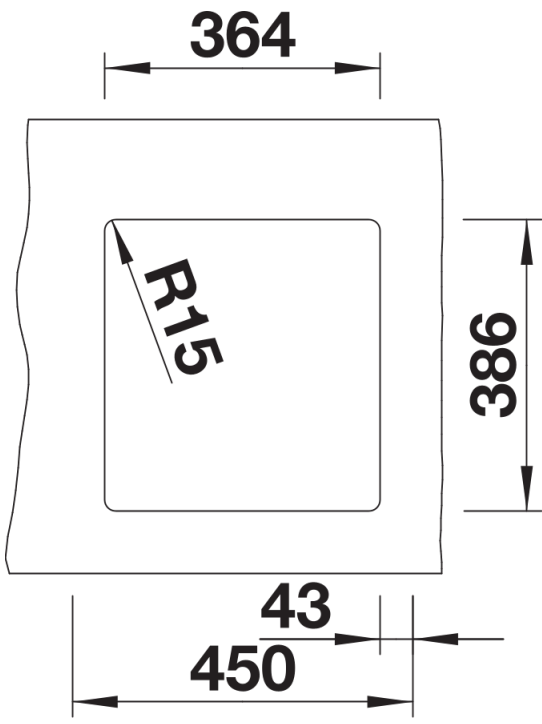

## Planning information

---

- Cut-out radius: 15 mm  
Note: minimum worktop thickness 25 mm. Please follow the assembly instructions.

## Scope of supply

---

- waste kit with space-saving pipe
- 3 ½" InFino basket strainer
- fixing kit

## Details

---

Top view

Cut-out

Front view

Side view