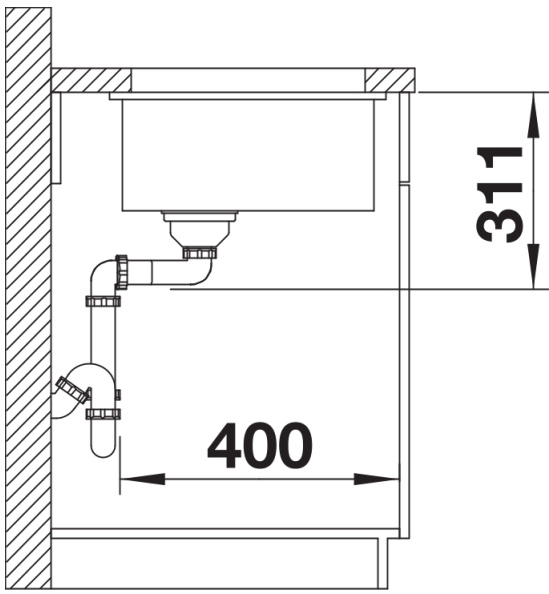

## Planning information

---

- Cut-out radius: 15 mm  
Note: minimum worktop thickness 25 mm. Please follow the assembly instructions.

## Scope of supply

---

- waste kit with space-saving pipe
- 3 ½" InFino basket strainer
- fixing kit

## Details

---

Top view

Cut-out

Front view

Side view