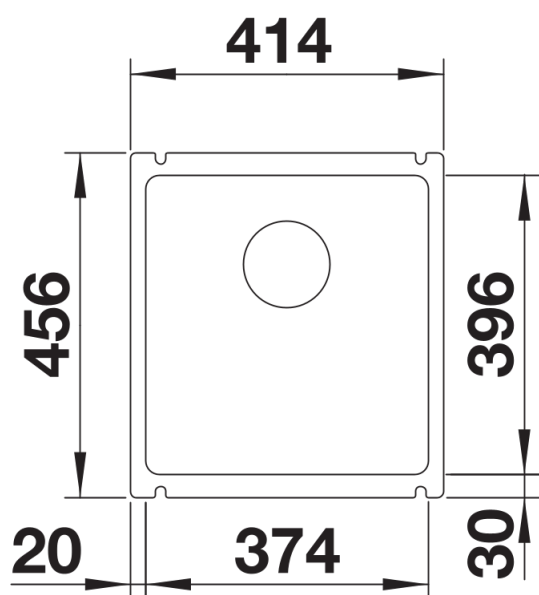

## Planning information

---

- Cut-out radius: 15 mm  
Note: minimum worktop thickness 25 mm. Please follow the assembly instructions.

## Details

---

Top view

Cut-out

Front view

Side view