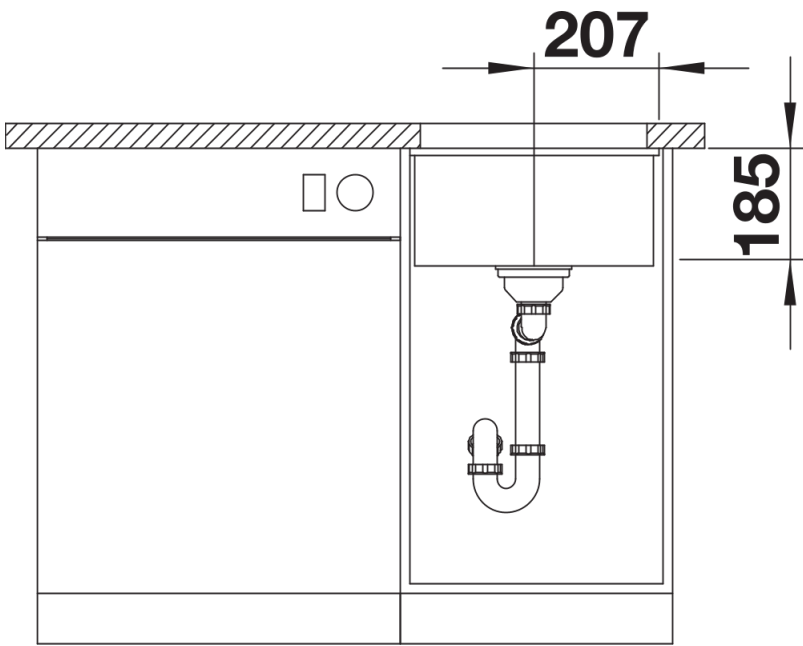

## Planning information

---

- Cut-out radius: 15 mm  
Note: minimum worktop thickness 25 mm. Please follow the assembly instructions.

## Scope of supply

---

- waste kit with space-saving pipe
- 3 ½" InFino basket strainer
- fixing kit

## Details

---

Top view

Cut-out

Front view

Side view