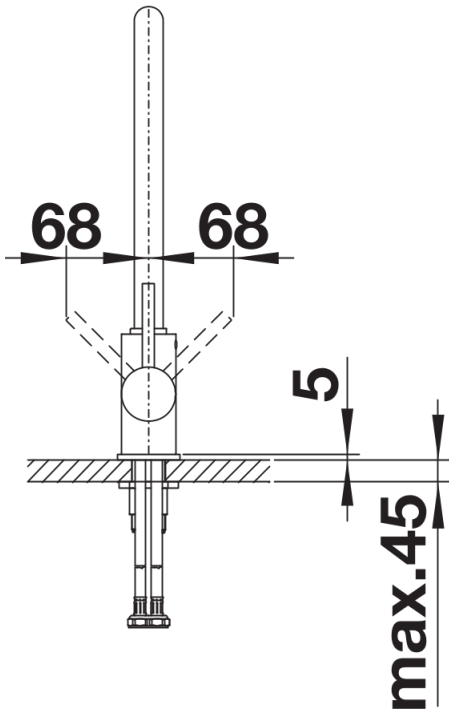

## Scope of supply

---

- 360° swivel spout for greater reach
- Ø 35 mm tap hole required
- With ceramic disk cartridge
- Patented jet regulator for markedly reduced scaling
- Flexible connector pipes, 500 mm long and ½" nut
- Stabilisation plate to increase the stability of the tap when fitted in stainless steel sinks

## Details

---

Swivel range

Side view hand gear 2D

Side view