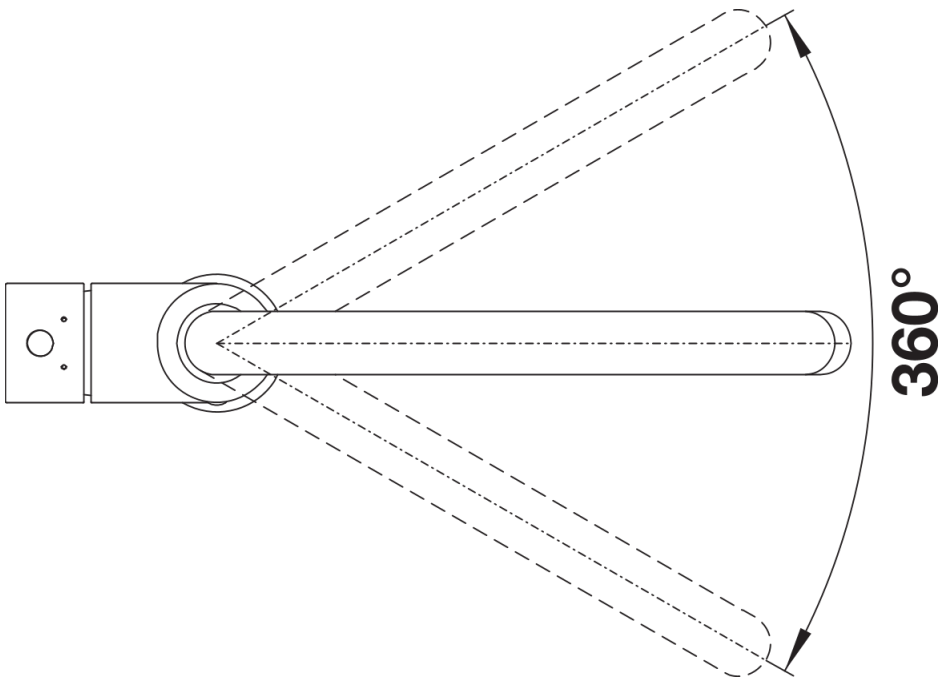

## Scope of supply

---

- 360° swivel spout for greater reach
- Ø 35 mm tap hole required
- With ceramic disk cartridge
- Patented jet regulator for markedly reduced scaling
- Flexible connector pipes, 500 mm long and ½" nut
- Stabilisation plate to increase the stability of the tap when fitted in stainless steel sinks

## Details

---

Swivel range

Side view hand gear 2D

Side view