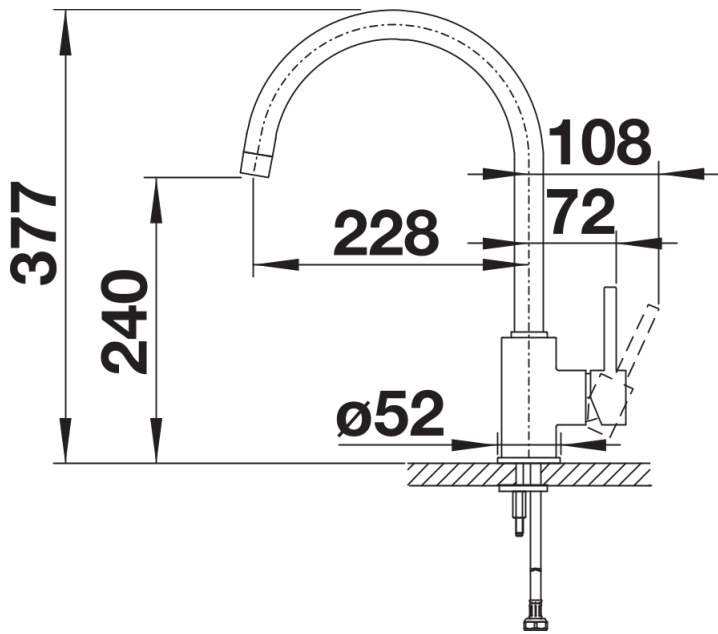

## Scope of supply

---

- 360° swivel spout for greater reach
- Ø 35 mm tap hole required
- With ceramic disk cartridge
- Patented jet regulator for markedly reduced scaling
- Flexible connector pipes, 500 mm long and ½" nut
- Stabilisation plate to increase the stability of the tap when fitted in stainless steel sinks

## Details

---

Swivel range

Side view hand gear 2D

Side view