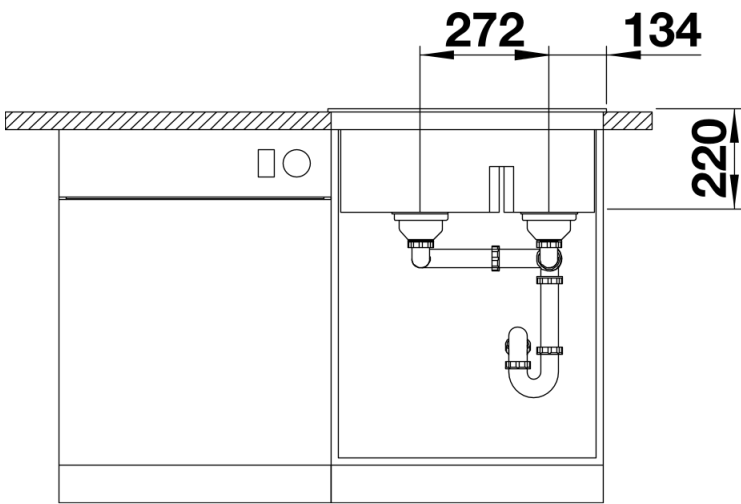

Scope of supply

- waste kit with space-saving pipe, 2 x 3 ½" InFino™ basket strainer with drain remote control (rotary switch) for the main bowl

Details

Top view

Cut-out

Front view

Side view