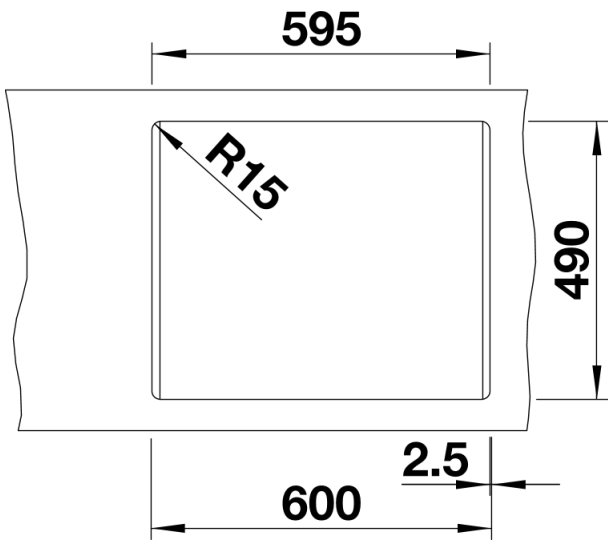

Scope of supply

- waste kit with space-saving pipe, 2 x 3 ½" InFino™ basket strainer with drain remote control (rotary switch) for the main bowl

Details

Top view

Cut-out

Front view

Side view