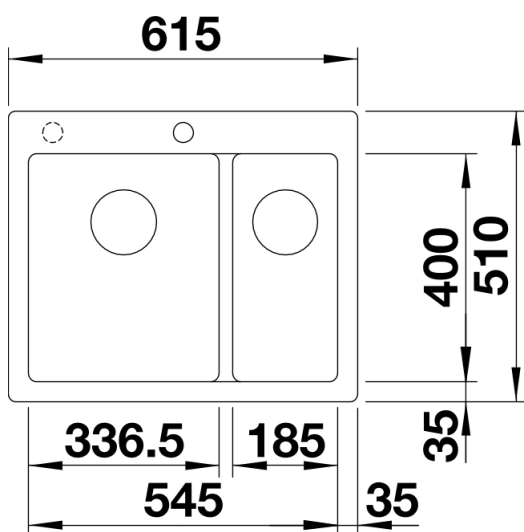

Scope of supply

- waste kit with space-saving pipe, 2 x 3 ½" InFino™ basket strainer with drain remote control (rotary switch) for the main bowl

Details

Top view

Cut-out

Front view

Side view