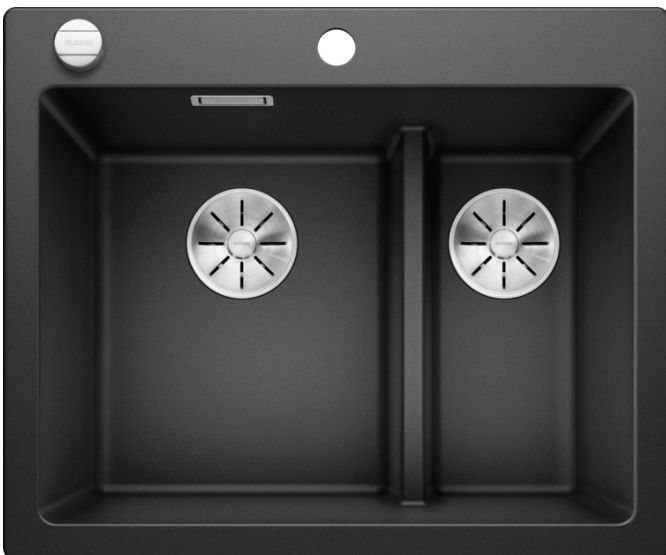

Product information sheet PLEON 6 Split

Item no. 523696

Benefits

- Timelessly elegant, straight-lined design
- Split concept: lowered bowl divider with three working areas
- Continuous, generous tap ledge and low-profile rim
- Easy to clean, flowing transition from the sink's rim to the tap ledge
- Elegant and hygienic: the covered C-overflow™
- InFino™ drain system – gracefully integrated and easy-care

Colours

Available colours:

anthracite
rock grey
alu metallic
pearl grey
white
jasmine
champagne
tartufo
nutmeg
coffee

SILGRANIT™ PuraDur™ anthracite

Planning information

- Special fixing elements are required for undermount installation.

Scope of supply

- waste kit with space-saving pipe, 2 x 3 ½" InFino™ basket strainer with drain remote control (rotary switch) for the main bowl

Details

Top view

Cut-out

Front view

Side view