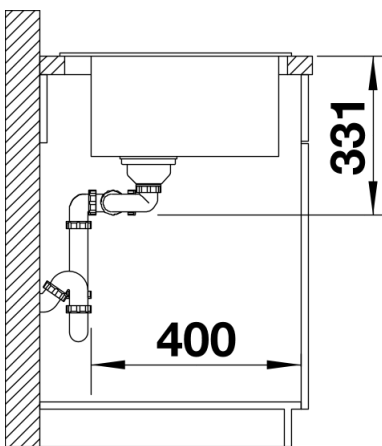

Scope of supply

- waste kit with space-saving pipe, 2 x 3 ½" InFino™ basket strainer with drain remote control (rotary switch) for the main bowl

Details

Top view

Cut-out

Front view

Side view