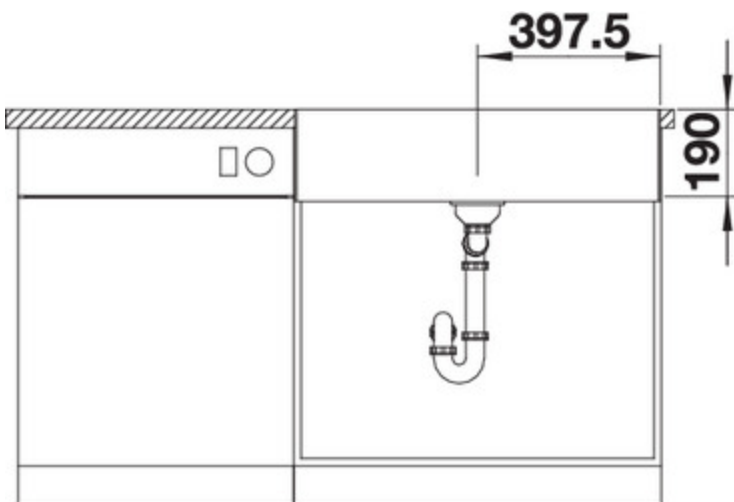

Surfaces

Stainless steel 18/10

Item No.

Details

Top View

Side View

Front View

Scope of supply

manual waste and overflow fitting with space-saving pipe, 3 ½"
InFino™ basket strainer, fixing element set (seal not included)

Design tips

Cabinet Width: 80 cm
Bowl depth: 190 mm
Height of apron front: 200 mm*

* The height of the apron front can be adjusted individually: minimum 201 mm, maximum 291 mm.

Please state "with special apron front:" and the desired height of the apron front in your order.

Optional Accessories