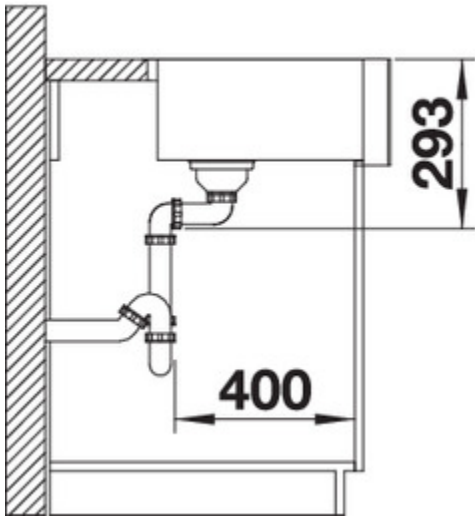

Surfaces

Stainless steel 18/10

Item No.

Details

Top View

Side View

Front View

Scope of supply

manual waste and overflow fitting with space-saving pipe, 3 ½"
InFino™ basket strainer, fixing element set (seal not included)

Design tips

Cabinet Width: 80 cm
Bowl depth: 190 mm
Height of apron front: 200 mm*

* The height of the apron front can be adjusted individually: minimum 201 mm, maximum 291 mm.

Please state "with special apron front:" and the desired height of the apron front in your order.

Optional Accessories