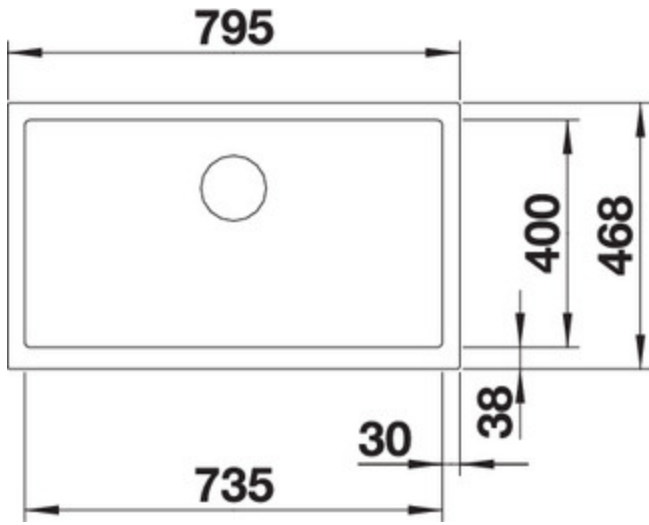

Surfaces

Stainless steel 18/10

Item No.

Details

Top View

Side View

Front View

Scope of supply

manual waste and overflow fitting with space-saving pipe, 3 ½"
InFino™ basket strainer, fixing element set (seal not included)

Design tips

Cabinet Width: 80 cm
Bowl depth: 190 mm
Height of apron front: 200 mm*

* The height of the apron front can be adjusted individually: minimum 201 mm, maximum 291 mm.

Please state "with special apron front:" and the desired height of the apron front in your order.

Optional Accessories