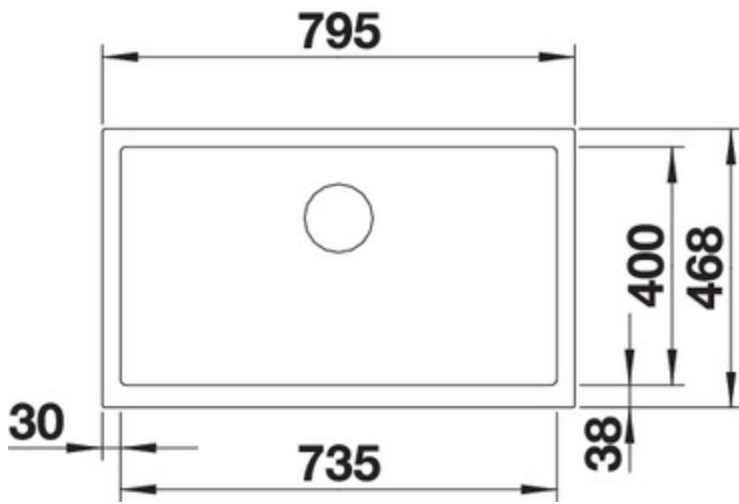

## Details

---

Top View

Side View

Front View

Scope of supply

---

manual waste and overflow fitting with space-saving pipe, 3 ½"

## Design tips

---

Cabinet Width: 80 cm

Bowl depth: 190 mm

Height of apron front: 200 mm\*

\* The height of the apron front can be adjusted individually: minimum 201 mm, maximum 291 mm.

Please state "with special apron front:" and the desired height of the apron front in your order.