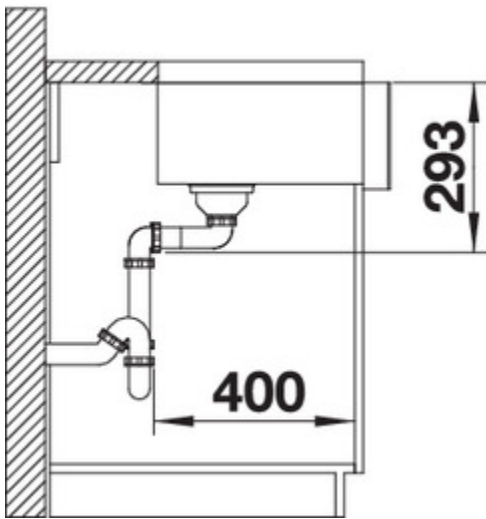

## Details

---

Top View

Side View

Front View

Scope of supply

---

manual waste and overflow fitting with space-saving pipe, 3 ½"

## Design tips

---

Cabinet Width: 80 cm

Bowl depth: 190 mm

Height of apron front: 200 mm\*

\* The height of the apron front can be adjusted individually: minimum 201 mm, maximum 291 mm.

Please state "with special apron front:" and the desired height of the apron front in your order.