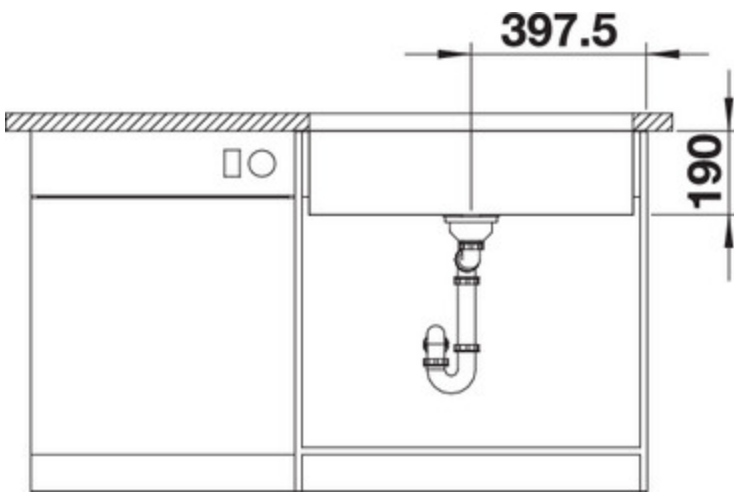

## Details

---

Top View

Side View

Front View

Scope of supply

---

manual waste and overflow fitting with space-saving pipe, 3 ½"

## Design tips

---

Cabinet Width: 80 cm

Bowl depth: 190 mm

Height of apron front: 200 mm\*

\* The height of the apron front can be adjusted individually: minimum 201 mm, maximum 291 mm.

Please state "with special apron front:" and the desired height of the apron front in your order.