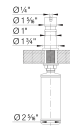

LATO Soap Dispenser, SKU 402298

Brass Metal Finish

Product Features

- Solid brass/zamac construction
- Refillable from above the deck
- Suitable for liquid dish or hand soap
- 10 fl oz. (300 ml) capacity bottle

Design and Planning Tips

1 3/8" hole required for installation

What is included

Mounting hardware

Warranty

BLANCO offers a limited lifetime warranty on all sinks and faucets, as well as a one-year warranty on all custom accessories.