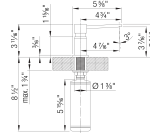

LATO Soap Dispenser, SKU 402298

Brass Metal Finish

Product Features

- Solid brass/zamac construction
- Refillable from above the deck
- Suitable for liquid dish or hand soap
- 10 fl oz. (300 ml) capacity bottle