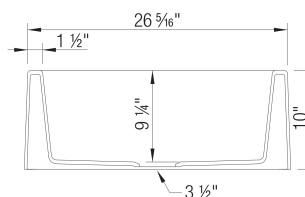

- Min cabinet size: 30 in
- Apron front height: 10 in

What is included:

Installation instructions, Cabinet template, Limited Lifetime Warranty

Custom cabinet installation required.

Codes & Standards

CSA B45.8-18/ IAPMO Z403-2018