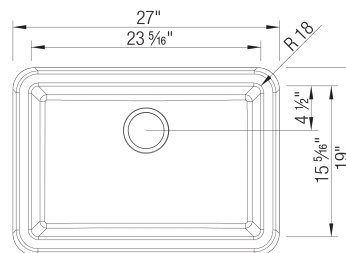

Design and Planning Tips

- Min cabinet size: 30 in
- Apron front height: 10 in

What is included:

Installation instructions, Cabinet template, Limited Lifetime Warranty

Custom cabinet installation required.