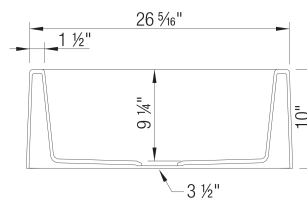

### Design and Planning Tips

- Min cabinet size: 30 in
- Bowl depth: 9 1/4 in ( 235.0 mm )
- Apron front height: 10 in

What is included:  
Installation instructions  
Cabinet template  
Limited Lifetime Warranty

Outside Cabinet: 30"  
Bowl Depth: 9-1/4"  
Front Apron Depth: 10"  
Rim Thickness: 1-1/2"  
Cutout Size: Custom installation. Use sink as template.  
Drain hole accept 3-1/2" U.S. drain fittings  
Codes/Standards: CSA B45.8-18/ IAPMO Z403-2018