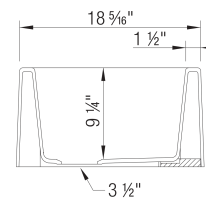

### Design and Planning Tips

- Min cabinet size: 30 in
- Bowl depth: 9 1/4 in ( 235.0 mm )
- Apron front height: 10 in

What is included:  
Installation instructions  
Cabinet template  
Limited Lifetime Warranty

Outside Cabinet: 30"  
Bowl Depth: 9-1/4"  
Front Apron Depth: 10"  
Rim Thickness: 1-1/2"  
Cutout Size: Custom installation. Use sink as template.  
Drain hole accept 3-1/2" U.S. drain fittings  
Codes/Standards: CSA B45.8-18/ IAPMO Z403-2018