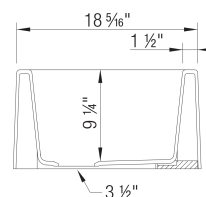

Warranty

BLANCO offers a limited lifetime warranty on all sinks and faucets, as well as a one-year warranty on all custom accessories.

Code/Standards Compliance

BLANCO sinks and faucets are third-party tested and certified to standards and listed by applicable certification bodies. For more information on individual product listings, contact our office or listing organization.

View our how-to videos to learn more about installing and caring for BLANCO products:
<https://www.blanco.com/us-en/service/how-to-videos/how-to-videos-for-sinks/>

Questions? Contact us today

BLANCO America, Inc.
110 Mount Holly By-Pass
Lumberton, NJ 08048

Phone & Fax
Phone: 888-668-6201
Fax: 609-668-6211

While BLANCO endeavors to provide accurate information, all dimensions are nominal, cannot be guaranteed, and are subject to change or cancellation. BLANCO assumes no responsibility for use of superseded or voided specifications.