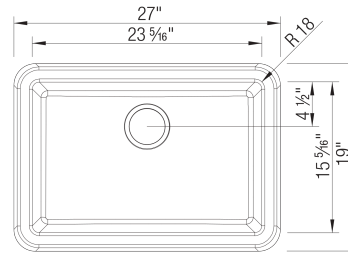

### Design and Planning Tips

- Min cabinet size: 30 in
- Bowl depth: 9 1/4 in ( 235.0 mm )
- Apron front height: 10 in

What is included:  
Installation instructions  
Cabinet template  
Limited Lifetime Warranty

Outside Cabinet: 30"  
Bowl Depth: 9-1/4"  
Front Apron Depth: 10"  
Rim Thickness: 1-1/2"  
Cutout Size: Custom installation. Use sink as template.  
Drain hole accept 3-1/2" U.S. drain fittings  
Codes/Standards: CSA B45.8-18/ IAPMO Z403-2018