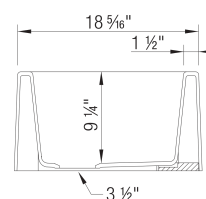

IKON 27 SILGRANIT

Warranty

BLANCO offers a limited lifetime warranty on all sinks and faucets, as well as a one-year warranty on all custom accessories.

Code/Standards Compliance

BLANCO sinks and faucets are third-party tested and certified to standards and listed by applicable certification bodies. For more information on individual product listings, contact our office or listing organization.

View our how-to videos to learn more about installing and caring for BLANCO products:
<https://www.blanco.com/us-en/service/how-to-videos/how-to-videos-for-sinks/>

Questions? Contact us today

BLANCO America, Inc.
110 Mount Holly By-Pass
Lumberton, NJ 08048

Phone & Fax
Phone: 888-668-6201
Fax: 609-668-6211

While BLANCO endeavors to provide accurate information, all dimensions are nominal, cannot be guaranteed, and are subject to change or cancellation. BLANCO assumes no responsibility for use of superseded or voided specifications.