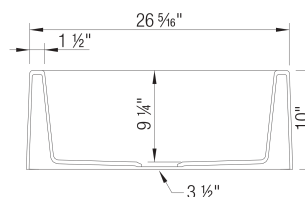

IKON 27 SILGRANIT

Warranty

BLANCO offers a limited lifetime warranty on all sinks and faucets, as well as a one-year warranty on all custom accessories.

Code/Standards Compliance

BLANCO sinks and faucets are third-party tested and certified to standards and listed by applicable certification bodies. For more information on individual product listings, contact our office or listing organization.

View our how-to videos to learn more about installing and caring for BLANCO products:
<https://www.blanco.com/us-en/service/how-to-videos/how-to-videos-for-sinks/>

Questions? Contact us today

BLANCO America, Inc.
110 Mount Holly By-Pass
Lumberton, NJ 08048

Phone & Fax
Phone: 888-668-6201
Fax: 609-668-6211

While BLANCO endeavors to provide accurate information, all dimensions are nominal, cannot be guaranteed, and are subject to change or cancellation. BLANCO assumes no responsibility for use of superseded or voided specifications.