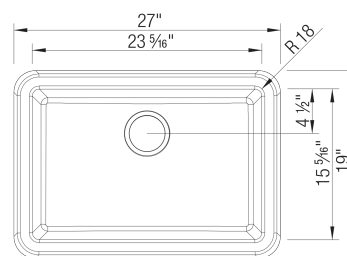

IKON 27 SILGRANIT

Warranty

BLANCO offers a limited lifetime warranty on all sinks and faucets, as well as a one-year warranty on all custom accessories.

Code/Standards Compliance

BLANCO sinks and faucets are third-party tested and certified to standards and listed by applicable certification bodies. For more information on individual product listings, contact our office or listing organization.

View our how-to videos to learn more about installing and caring for BLANCO products:
<https://www.blanco.com/us-en/service/how-to-videos/how-to-videos-for-sinks/>

Questions? Contact us today

BLANCO America, Inc.
110 Mount Holly By-Pass
Lumberton, NJ 08048

Phone & Fax
Phone: 888-668-6201
Fax: 609-668-6211

While BLANCO endeavors to provide accurate information, all dimensions are nominal, cannot be guaranteed, and are subject to change or cancellation. BLANCO assumes no responsibility for use of superseded or voided specifications.