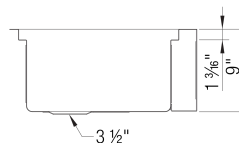

QUATRUS R15 ERGON Stainless steel Satin Finished

Warranty

BLANCO offers a limited lifetime warranty on all sinks and faucets, as well as a one-year warranty on all custom accessories.

Code/Standards Compliance

BLANCO sinks and faucets are third-party tested and certified to standards and listed by applicable certification bodies. For more information on individual product listings, contact our office or listing organization.

View our how-to videos to learn more about installing and caring for BLANCO products:
<https://www.blanco.com/us-en/service/how-to-videos/how-to-videos-for-sinks/>

Questions? Contact us today

BLANCO America, Inc.
110 Mount Holly By-Pass
Lumberton, NJ 08048

Phone & Fax
Phone: 888-668-6201
Fax: 609-668-6211

While BLANCO endeavors to provide accurate information, all dimensions are nominal, cannot be guaranteed, and are subject to change or cancellation. BLANCO assumes no responsibility for use of superseded or voided specifications.