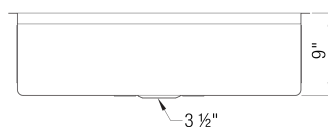

QUATRUS R15 ERGON Stainless steel Satin Finished

Warranty

BLANCO offers a limited lifetime warranty on all sinks and faucets, as well as a one-year warranty on all custom accessories.

Code/Standards Compliance

BLANCO sinks and faucets are third-party tested and certified to standards and listed by applicable certification bodies. For more information on individual product listings, contact our office or listing organization.

View our how-to videos to learn more about installing and caring for BLANCO products:
<https://www.blanco.com/us-en/service/how-to-videos/how-to-videos-for-sinks/>

Questions? Contact us today

BLANCO America, Inc.
110 Mount Holly By-Pass
Lumberton, NJ 08048

Phone & Fax
Phone: 888-668-6201
Fax: 609-668-6211

While BLANCO endeavors to provide accurate information, all dimensions are nominal, cannot be guaranteed, and are subject to change or cancellation. BLANCO assumes no responsibility for use of superseded or voided specifications.