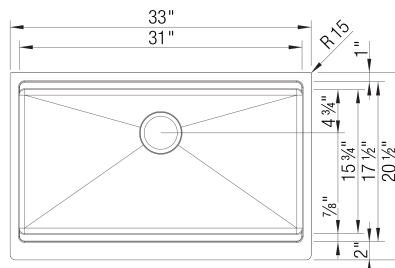

QUATRUS R15 ERGON Stainless steel Satin Finished

Warranty

BLANCO offers a limited lifetime warranty on all sinks and faucets, as well as a one-year warranty on all custom accessories.

Code/Standards Compliance

BLANCO sinks and faucets are third-party tested and certified to standards and listed by applicable certification bodies. For more information on individual product listings, contact our office or listing organization.

View our how-to videos to learn more about installing and caring for BLANCO products:
<https://www.blanco.com/us-en/service/how-to-videos/how-to-videos-for-sinks/>

Questions? Contact us today

BLANCO America, Inc.
110 Mount Holly By-Pass
Lumberton, NJ 08048

Phone & Fax
Phone: 888-668-6201
Fax: 609-668-6211

While BLANCO endeavors to provide accurate information, all dimensions are nominal, cannot be guaranteed, and are subject to change or cancellation. BLANCO assumes no responsibility for use of superseded or voided specifications.