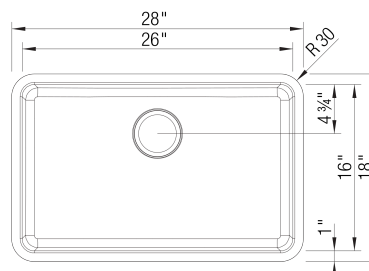

Sink Specifications

Color	SKU
Satin Finished	442765

Design and Planning Tips

- Min cabinet size: 33 in
- Bowl depth: 9 in (229.0 mm)

What is included:
Installation instructions
Cut-out template
Limited Lifetime Warranty

Depending on cabinet construction, a different cabinet size may be required. Consult the cabinet manufacturer.
Cubed weight: 95 lbs.

Optional Accessories

Sink Grid	237141
CapFlow Strainer Cover	517666

FORMERA 28 Stainless steel Satin Finished