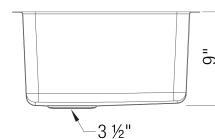

Sink Specifications

Color	SKU
Satin Finished	442765

Design and Planning Tips

- Min cabinet size: 33 in
- Bowl depth: 9 in (229.0 mm)

What is included:
Installation instructions
Cut-out template
Limited Lifetime Warranty

Depending on cabinet construction, a different cabinet size may be required. Consult the cabinet manufacturer.
Cubed weight: 95 lbs.

Optional Accessories

Sink Grid	237141
CapFlow Strainer Cover	517666

FORMERA 28 Stainless steel Satin Finished