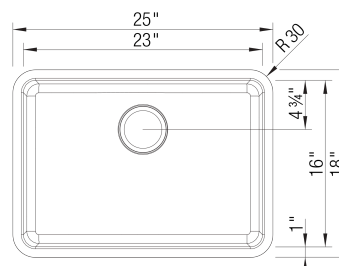

FORMERA 25

Stainless steel satin polish

Warranty

BLANCO offers a limited lifetime warranty on all sinks and faucets, as well as a one-year warranty on all custom accessories.

Code/Standards Compliance

BLANCO sinks and faucets are third-party tested and certified to standards and listed by applicable certification bodies. For more information on individual product listings, contact our office or listing organization.

View our how-to videos to learn more about installing and caring for BLANCO products:
<https://www.blanco.com/us-en/service/how-to-videos/how-to-videos-for-sinks/>

Questions? Contact us today

BLANCO America, Inc.
110 Mount Holly By-Pass
Lumberton, NJ 08048

Phone & Fax
Phone: 888-668-6201
Fax: 609-668-6211

While BLANCO endeavors to provide accurate information, all dimensions are nominal, cannot be guaranteed, and are subject to change or cancellation. BLANCO assumes no responsibility for use of superseded or voided specifications.