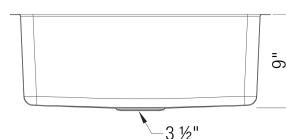

FORMERA 25

Stainless steel satin polish

Warranty

BLANCO offers a limited lifetime warranty on all sinks and faucets, as well as a one-year warranty on all custom accessories.

Code/Standards Compliance

BLANCO sinks and faucets are third-party tested and certified to standards and listed by applicable certification bodies. For more information on individual product listings, contact our office or listing organization.

View our how-to videos to learn more about installing and caring for BLANCO products:
<https://www.blanco.com/us-en/service/how-to-videos/how-to-videos-for-sinks/>

Questions? Contact us today

BLANCO America, Inc.
110 Mount Holly By-Pass
Lumberton, NJ 08048

Phone & Fax
Phone: 888-668-6201
Fax: 609-668-6211

While BLANCO endeavors to provide accurate information, all dimensions are nominal, cannot be guaranteed, and are subject to change or cancellation. BLANCO assumes no responsibility for use of superseded or voided specifications.