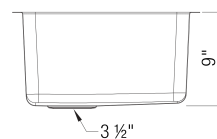

FORMERA 25

Stainless steel satin polish

Warranty

BLANCO offers a limited lifetime warranty on all sinks and faucets, as well as a one-year warranty on all custom accessories.

Code/Standards Compliance

BLANCO sinks and faucets are third-party tested and certified to standards and listed by applicable certification bodies. For more information on individual product listings, contact our office or listing organization.

View our how-to videos to learn more about installing and caring for BLANCO products:
<https://www.blanco.com/us-en/service/how-to-videos/how-to-videos-for-sinks/>

Questions? Contact us today

BLANCO America, Inc.
110 Mount Holly By-Pass
Lumberton, NJ 08048

Phone & Fax
Phone: 888-668-6201
Fax: 609-668-6211

While BLANCO endeavors to provide accurate information, all dimensions are nominal, cannot be guaranteed, and are subject to change or cancellation. BLANCO assumes no responsibility for use of superseded or voided specifications.