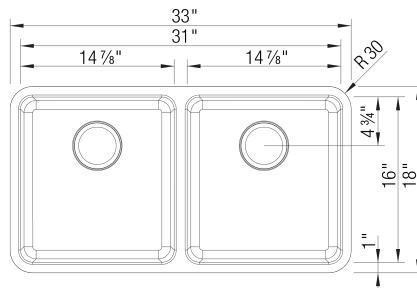

Sink Specifications

Color	SKU
Satin brushed finish	442768

Design and Planning Tips

- Min cabinet size: 36 in

What is included:

Installation instructions, Cut-out template, Undermount clips, Limited Lifetime Warranty

Codes & Standards

ASME A112.19.3-2017/CSA B45.4-17

Optional Accessories

CapFlow Strainer Cover	517666
Sink clips	212594
Foldable Grid	238483
Sink Grid	237143

FORMERA Equal Double

Warranty

BLANCO offers a limited lifetime warranty on all sinks and faucets, as well as a one-year warranty on all custom accessories.

Code/Standards Compliance

BLANCO sinks and faucets are third-party tested and certified to standards and listed by applicable certification bodies. For more information on individual product listings, contact our office or listing organization.

View our how-to videos to learn more about installing and caring for BLANCO products:
<https://www.blanco.com/us-en/service/how-to-videos/how-to-videos-for-sinks/>

Questions? Contact us today

BLANCO America, Inc.
110 Mount Holly By-Pass
Lumberton, NJ 08048

Phone & Fax
Phone: 888-668-6201
Fax: 609-668-6211

While BLANCO endeavors to provide accurate information, all dimensions are nominal, cannot be guaranteed, and are subject to change or cancellation. BLANCO assumes no responsibility for use of superseded or voided specifications.