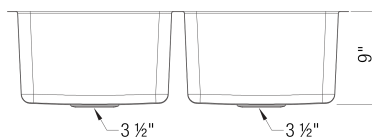

FORMERA Equal Double

Warranty

BLANCO offers a limited lifetime warranty on all sinks and faucets, as well as a one-year warranty on all custom accessories.

Code/Standards Compliance

BLANCO sinks and faucets are third-party tested and certified to standards and listed by applicable certification bodies. For more information on individual product listings, contact our office or listing organization.

View our how-to videos to learn more about installing and caring for BLANCO products:
<https://www.blanco.com/us-en/service/how-to-videos/how-to-videos-for-sinks/>

Questions? Contact us today

BLANCO America, Inc.
110 Mount Holly By-Pass
Lumberton, NJ 08048

Phone & Fax
Phone: 888-668-6201
Fax: 609-668-6211

While BLANCO endeavors to provide accurate information, all dimensions are nominal, cannot be guaranteed, and are subject to change or cancellation. BLANCO assumes no responsibility for use of superseded or voided specifications.