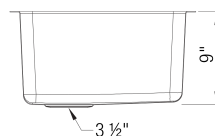

FORMERA Equal Double

Warranty

BLANCO offers a limited lifetime warranty on all sinks and faucets, as well as a one-year warranty on all custom accessories.

Code/Standards Compliance

BLANCO sinks and faucets are third-party tested and certified to standards and listed by applicable certification bodies. For more information on individual product listings, contact our office or listing organization.

View our how-to videos to learn more about installing and caring for BLANCO products:
<https://www.blanco.com/us-en/service/how-to-videos/how-to-videos-for-sinks/>

Questions? Contact us today

BLANCO America, Inc.
110 Mount Holly By-Pass
Lumberton, NJ 08048

Phone & Fax
Phone: 888-668-6201
Fax: 609-668-6211

While BLANCO endeavors to provide accurate information, all dimensions are nominal, cannot be guaranteed, and are subject to change or cancellation. BLANCO assumes no responsibility for use of superseded or voided specifications.