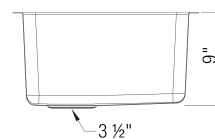

FORMERA Equal Double Stainless steel Satin Finished

Warranty

BLANCO offers a limited lifetime warranty on all sinks and faucets, as well as a one-year warranty on all custom accessories.

Code/Standards Compliance

BLANCO sinks and faucets are third-party tested and certified to standards and listed by applicable certification bodies. For more information on individual product listings, contact our office or listing organization.

View our how-to videos to learn more about installing and caring for BLANCO products:
<https://www.blanco.com/us-en/service/how-to-videos/how-to-videos-for-sinks/>

Questions? Contact us today

BLANCO America, Inc.
110 Mount Holly By-Pass
Lumberton, NJ 08048

Phone & Fax
Phone: 888-668-6201
Fax: 609-668-6211

While BLANCO endeavors to provide accurate information, all dimensions are nominal, cannot be guaranteed, and are subject to change or cancellation. BLANCO assumes no responsibility for use of superseded or voided specifications.