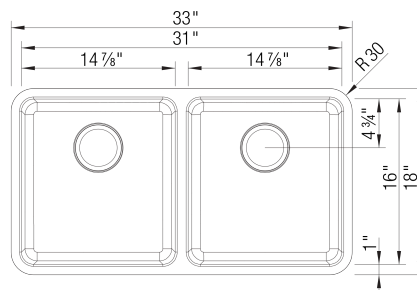

Sink Specifications

Color	SKU
Satin Finished	442768

Design and Planning Tips

- Min cabinet size: 36 in
- Bowl depth: 9 in (229.0 mm)

What is included:
Installation instructions
Cut-out template
Limited Lifetime Warranty

Depending on cabinet construction, a different cabinet size may be required. Consult the cabinet manufacturer.

Cubed weight: 102 lbs.

Optional Accessories

CapFlow Strainer Cover	517666
Sink clips	212594
Sink Grid	237143

FORMERA Equal Double Stainless steel Satin Finished

Warranty

BLANCO offers a limited lifetime warranty on all sinks and faucets, as well as a one-year warranty on all custom accessories.

Code/Standards Compliance

BLANCO sinks and faucets are third-party tested and certified to standards and listed by applicable certification bodies. For more information on individual product listings, contact our office or listing organization.

View our how-to videos to learn more about installing and caring for BLANCO products:
<https://www.blanco.com/us-en/service/how-to-videos/how-to-videos-for-sinks/>

Questions? Contact us today

BLANCO America, Inc.
110 Mount Holly By-Pass
Lumberton, NJ 08048

Phone & Fax
Phone: 888-668-6201
Fax: 609-668-6211

While BLANCO endeavors to provide accurate information, all dimensions are nominal, cannot be guaranteed, and are subject to change or cancellation. BLANCO assumes no responsibility for use of superseded or voided specifications.