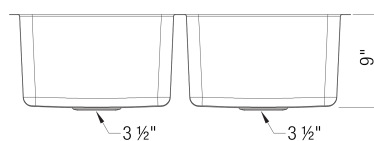

FORMERA Equal Double Stainless steel Satin Finished

Warranty

BLANCO offers a limited lifetime warranty on all sinks and faucets, as well as a one-year warranty on all custom accessories.

Code/Standards Compliance

BLANCO sinks and faucets are third-party tested and certified to standards and listed by applicable certification bodies. For more information on individual product listings, contact our office or listing organization.

View our how-to videos to learn more about installing and caring for BLANCO products:
<https://www.blanco.com/us-en/service/how-to-videos/how-to-videos-for-sinks/>

Questions? Contact us today

BLANCO America, Inc.
110 Mount Holly By-Pass
Lumberton, NJ 08048

Phone & Fax
Phone: 888-668-6201
Fax: 609-668-6211

While BLANCO endeavors to provide accurate information, all dimensions are nominal, cannot be guaranteed, and are subject to change or cancellation. BLANCO assumes no responsibility for use of superseded or voided specifications.