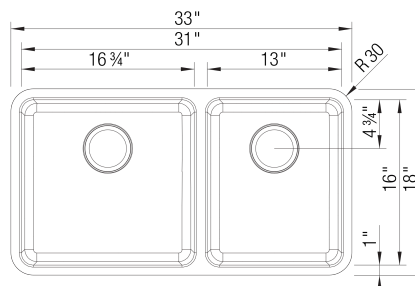

Sink Specifications

Color	SKU
Satin Finished	442769

Design and Planning Tips

- Min cabinet size: 36 in
- Bowl depth: 9 in (229.0 mm)

What is included:
Installation instructions
Cut-out template
Limited Lifetime Warranty

Depending on cabinet construction, a different cabinet size may be required. Consult the cabinet manufacturer.

Cubed weight: 102 lbs.

Optional Accessories

Sink Grid	237144
Sink Grid	237145
CapFlow Strainer Cover	517666
Sink clips	212594

FORMERA 1³/₄ Stainless steel Satin Finished

Warranty

BLANCO offers a limited lifetime warranty on all sinks and faucets, as well as a one-year warranty on all custom accessories.

Code/Standards Compliance

BLANCO sinks and faucets are third-party tested and certified to standards and listed by applicable certification bodies. For more information on individual product listings, contact our office or listing organization.

View our how-to videos to learn more about installing and caring for BLANCO products:
<https://www.blanco.com/us-en/service/how-to-videos/how-to-videos-for-sinks/>

Questions? Contact us today

BLANCO America, Inc.
110 Mount Holly By-Pass
Lumberton, NJ 08048

Phone & Fax
Phone: 888-668-6201
Fax: 609-668-6211

While BLANCO endeavors to provide accurate information, all dimensions are nominal, cannot be guaranteed, and are subject to change or cancellation. BLANCO assumes no responsibility for use of superseded or voided specifications.