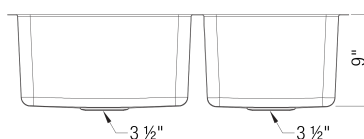

FORMERA 1³/₄ Stainless steel Satin Finished

Warranty

BLANCO offers a limited lifetime warranty on all sinks and faucets, as well as a one-year warranty on all custom accessories.

Code/Standards Compliance

BLANCO sinks and faucets are third-party tested and certified to standards and listed by applicable certification bodies. For more information on individual product listings, contact our office or listing organization.

View our how-to videos to learn more about installing and caring for BLANCO products:
<https://www.blanco.com/us-en/service/how-to-videos/how-to-videos-for-sinks/>

Questions? Contact us today

BLANCO America, Inc.
110 Mount Holly By-Pass
Lumberton, NJ 08048

Phone & Fax
Phone: 888-668-6201
Fax: 609-668-6211

While BLANCO endeavors to provide accurate information, all dimensions are nominal, cannot be guaranteed, and are subject to change or cancellation. BLANCO assumes no responsibility for use of superseded or voided specifications.