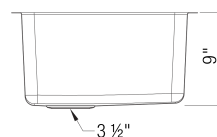

FORMERA 1³/₄ Stainless steel Satin Finished

Warranty

BLANCO offers a limited lifetime warranty on all sinks and faucets, as well as a one-year warranty on all custom accessories.

Code/Standards Compliance

BLANCO sinks and faucets are third-party tested and certified to standards and listed by applicable certification bodies. For more information on individual product listings, contact our office or listing organization.

View our how-to videos to learn more about installing and caring for BLANCO products:
<https://www.blanco.com/us-en/service/how-to-videos/how-to-videos-for-sinks/>

Questions? Contact us today

BLANCO America, Inc.
110 Mount Holly By-Pass
Lumberton, NJ 08048

Phone & Fax
Phone: 888-668-6201
Fax: 609-668-6211

While BLANCO endeavors to provide accurate information, all dimensions are nominal, cannot be guaranteed, and are subject to change or cancellation. BLANCO assumes no responsibility for use of superseded or voided specifications.