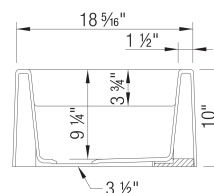

IKON 33 1³/₄ Low Divide SILGRANIT

Warranty

BLANCO offers a limited lifetime warranty on all sinks and faucets, as well as a one-year warranty on all custom accessories.

Code/Standards Compliance

BLANCO sinks and faucets are third-party tested and certified to standards and listed by applicable certification bodies. For more information on individual product listings, contact our office or listing organization.

View our how-to videos to learn more about installing and caring for BLANCO products:
<https://www.blanco.com/us-en/service/how-to-videos/how-to-videos-for-sinks/>

Questions? Contact us today

BLANCO America, Inc.
110 Mount Holly By-Pass
Lumberton, NJ 08048

Phone & Fax
Phone: 888-668-6201
Fax: 609-668-6211

While BLANCO endeavors to provide accurate information, all dimensions are nominal, cannot be guaranteed, and are subject to change or cancellation. BLANCO assumes no responsibility for use of superseded or voided specifications.