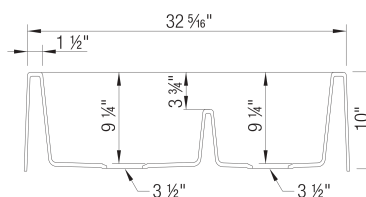

IKON 33 1³/₄ Low Divide SILGRANIT

Warranty

BLANCO offers a limited lifetime warranty on all sinks and faucets, as well as a one-year warranty on all custom accessories.

Code/Standards Compliance

BLANCO sinks and faucets are third-party tested and certified to standards and listed by applicable certification bodies. For more information on individual product listings, contact our office or listing organization.

View our how-to videos to learn more about installing and caring for BLANCO products:
<https://www.blanco.com/us-en/service/how-to-videos/how-to-videos-for-sinks/>

Questions? Contact us today

BLANCO America, Inc.
110 Mount Holly By-Pass
Lumberton, NJ 08048

Phone & Fax
Phone: 888-668-6201
Fax: 609-668-6211

While BLANCO endeavors to provide accurate information, all dimensions are nominal, cannot be guaranteed, and are subject to change or cancellation. BLANCO assumes no responsibility for use of superseded or voided specifications.