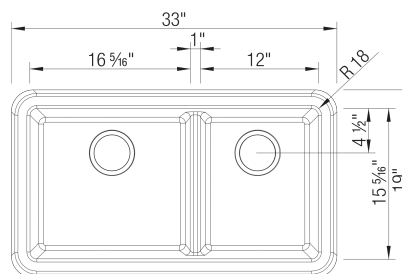

Sink Specifications

Color	SKU
Anthracite	402322
Café	402323
Metallic Gray	402325
White	402324
Cinder	402326
Truffle	402329
Coal Black	402525

Design and Planning Tips

- Min cabinet size: 36 in
- Bowl depth: 9-1/4" in
- Apron front height: 10 in
- Rim height: 10 in

What is included:
Installation instructions
Cabinet template
Limited Lifetime Warranty

Custom cabinet installation required.
To prevent damage, sink must be shipped on a pallet.
Cubed weight: 142 lbs.

Optional Accessories

Sink Grid	237525
Sink Grid	237526
Floating Sink Grid	233530
Beech Cutting Board	235010
CapFlow Strainer Cover	517666

IKON 33 1³/₄ Low Divide SILGRANIT

Warranty

BLANCO offers a limited lifetime warranty on all sinks and faucets, as well as a one-year warranty on all custom accessories.

Code/Standards Compliance

BLANCO sinks and faucets are third-party tested and certified to standards and listed by applicable certification bodies. For more information on individual product listings, contact our office or listing organization.

View our how-to videos to learn more about installing and caring for BLANCO products:
<https://www.blanco.com/us-en/service/how-to-videos/how-to-videos-for-sinks/>

Questions? Contact us today

BLANCO America, Inc.
110 Mount Holly By-Pass
Lumberton, NJ 08048

Phone & Fax
Phone: 888-668-6201
Fax: 609-668-6211

While BLANCO endeavors to provide accurate information, all dimensions are nominal, cannot be guaranteed, and are subject to change or cancellation. BLANCO assumes no responsibility for use of superseded or voided specifications.