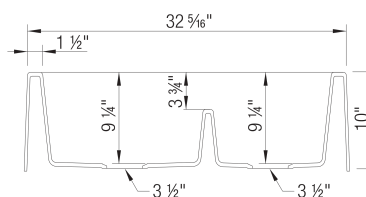

- Min cabinet size: 36 in
- Apron front height: 10 in
- Rim height: 10 in

What is included:

Installation instructions, Cabinet template, Limited Lifetime Warranty

Custom cabinet installation required.

Codes & Standards