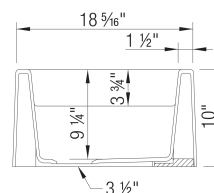

Warranty

BLANCO offers a limited lifetime warranty on all sinks and faucets, as well as a one-year warranty on all custom accessories.

Code/Standards Compliance

BLANCO sinks and faucets are third-party tested and certified to standards and listed by applicable certification bodies. For more information on individual product listings, contact our office or listing organization.

View our how-to videos to learn more about installing and caring for BLANCO products:
<https://www.blanco.com/us-en/service/how-to-videos/how-to-videos-for-sinks/>

Questions? Contact us today

BLANCO America, Inc.
110 Mount Holly By-Pass
Lumberton, NJ 08048

Phone & Fax
Phone: 888-668-6201
Fax: 609-668-6211

While BLANCO endeavors to provide accurate information, all dimensions are nominal, cannot be guaranteed, and are subject to change or cancellation. BLANCO assumes no responsibility for use of superseded or voided specifications.