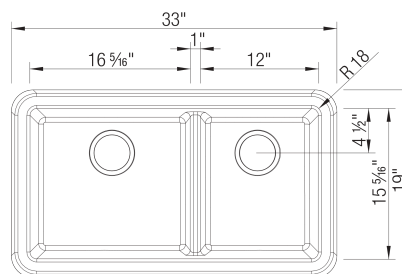

Sink Specifications

Color	SKU
Anthracite	402322
Café	402323
White	402324
Cinder	402326
Truffle	402329
Coal Black	402525
Volcano Gray	443115
Soft White	443078

IKON 33 1³/₄ Low Divide SILGRANIT

Design and Planning Tips

- Min cabinet size: 36 in
- Apron front height: 10 in
- Rim height: 10 in

What is included:

Installation instructions, Cabinet template, Limited Lifetime Warranty

Custom cabinet installation required.