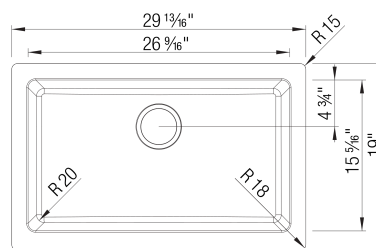

### Design and Planning Tips

- Min cabinet size: 30 in ( 760 mm )
- Apron front height: 6 1/2 in

What is included:

Installation instructions, Undermount clips,  
Limited Lifetime Warranty