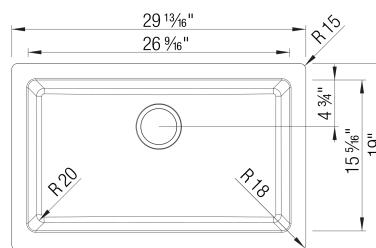

Design and Planning Tips

- Min cabinet size: 30 in (760 mm)
- Apron front height: 6 1/2 in

What is included:

Installation instructions, Undermount clips,
Limited Lifetime Warranty

To protect from damage, sink must ship on a
pallet