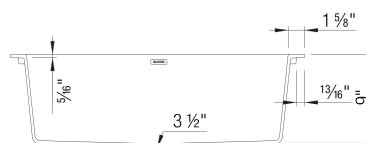

### Design and Planning Tips

- Min cabinet size: 30 in ( 760 mm )
- Apron front height: 6 1/2 in

What is included:

Installation instructions, Undermount clips,  
Limited Lifetime Warranty