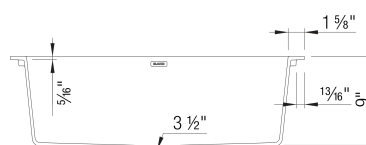

- Min cabinet size: 30 in (760 mm)
- Apron front height: 6 1/2 in

What is included:

Installation instructions, Undermount clips,
Limited Lifetime Warranty

To protect from damage, sink must ship on a
pallet