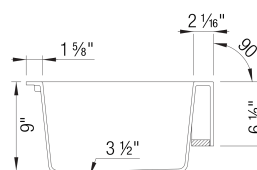

Warranty

BLANCO offers a limited lifetime warranty on all sinks and faucets, as well as a one-year warranty on all custom accessories.

Code/Standards Compliance

BLANCO sinks and faucets are third-party tested and certified to standards and listed by applicable certification bodies. For more information on individual product listings, contact our office or listing organization.

View our how-to videos to learn more about installing and caring for BLANCO products:
<https://www.blanco.com/us-en/service/how-to-videos/how-to-videos-for-sinks/>

Questions? Contact us today

BLANCO America, Inc.
110 Mount Holly By-Pass
Lumberton, NJ 08048

Phone & Fax
Phone: 888-668-6201
Fax: 609-668-6211

While BLANCO endeavors to provide accurate information, all dimensions are nominal, cannot be guaranteed, and are subject to change or cancellation. BLANCO assumes no responsibility for use of superseded or voided specifications.