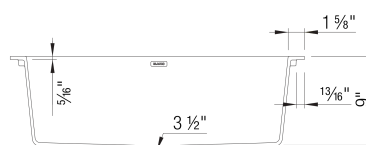

- Min cabinet size: 30 in (760 mm)
- Apron front height: 6 1/2 in

What is included:

Installation instructions, Undermount clips,
Limited Lifetime Warranty

Codes & Standards

CSA B45.8-18/ IAPMO Z403-2018

Optional Accessories