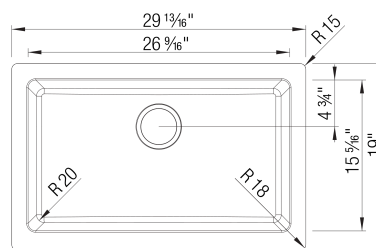

Design and Planning Tips

- Min cabinet size: 30 in (760 mm)
- Apron front height: 6 1/2 in