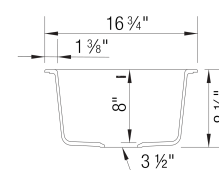

Codes & Standards

CSA B45.8-18/ IAPMO Z403-2018