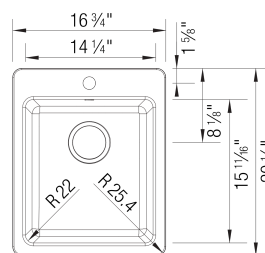

Sink Specifications

Color	SKU
Anthracite	443235
Cinder	443236
White	443237
Coal Black	443234
Truffle	443238
Soft White	443241
Volcano Gray	443240
Café	443239

LIVEN Bar SILGRANIT

Design and Planning Tips

- Min cabinet size: 21 in (533 mm)
- Rim height: 1/4 in (7 mm)