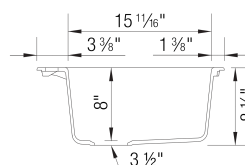

Optional Accessories

Sink Grid	516363
CapFlow Strainer Cover	517666
Deluxe Steel Strainer	440029

Warranty

BLANCO offers a limited lifetime warranty on all sinks and faucets, as well as a one-year warranty on all custom accessories.

Code/Standards Compliance

BLANCO sinks and faucets are third-party tested and certified to standards and listed by applicable certification bodies. For more information on individual product listings, contact our office or listing organization.

View our how-to videos to learn more about installing and caring for BLANCO products:
<https://www.blanco.com/us-en/service/how-to-videos/how-to-videos-for-sinks/>

Questions? Contact us today

BLANCO America, Inc.
110 Mount Holly By-Pass
Lumberton, NJ 08048

Phone & Fax
Phone: 888-668-6201
Fax: 609-668-6211

While BLANCO endeavors to provide accurate information, all dimensions are nominal, cannot be guaranteed, and are subject to change or cancellation. BLANCO assumes no responsibility for use of superseded or voided specifications.